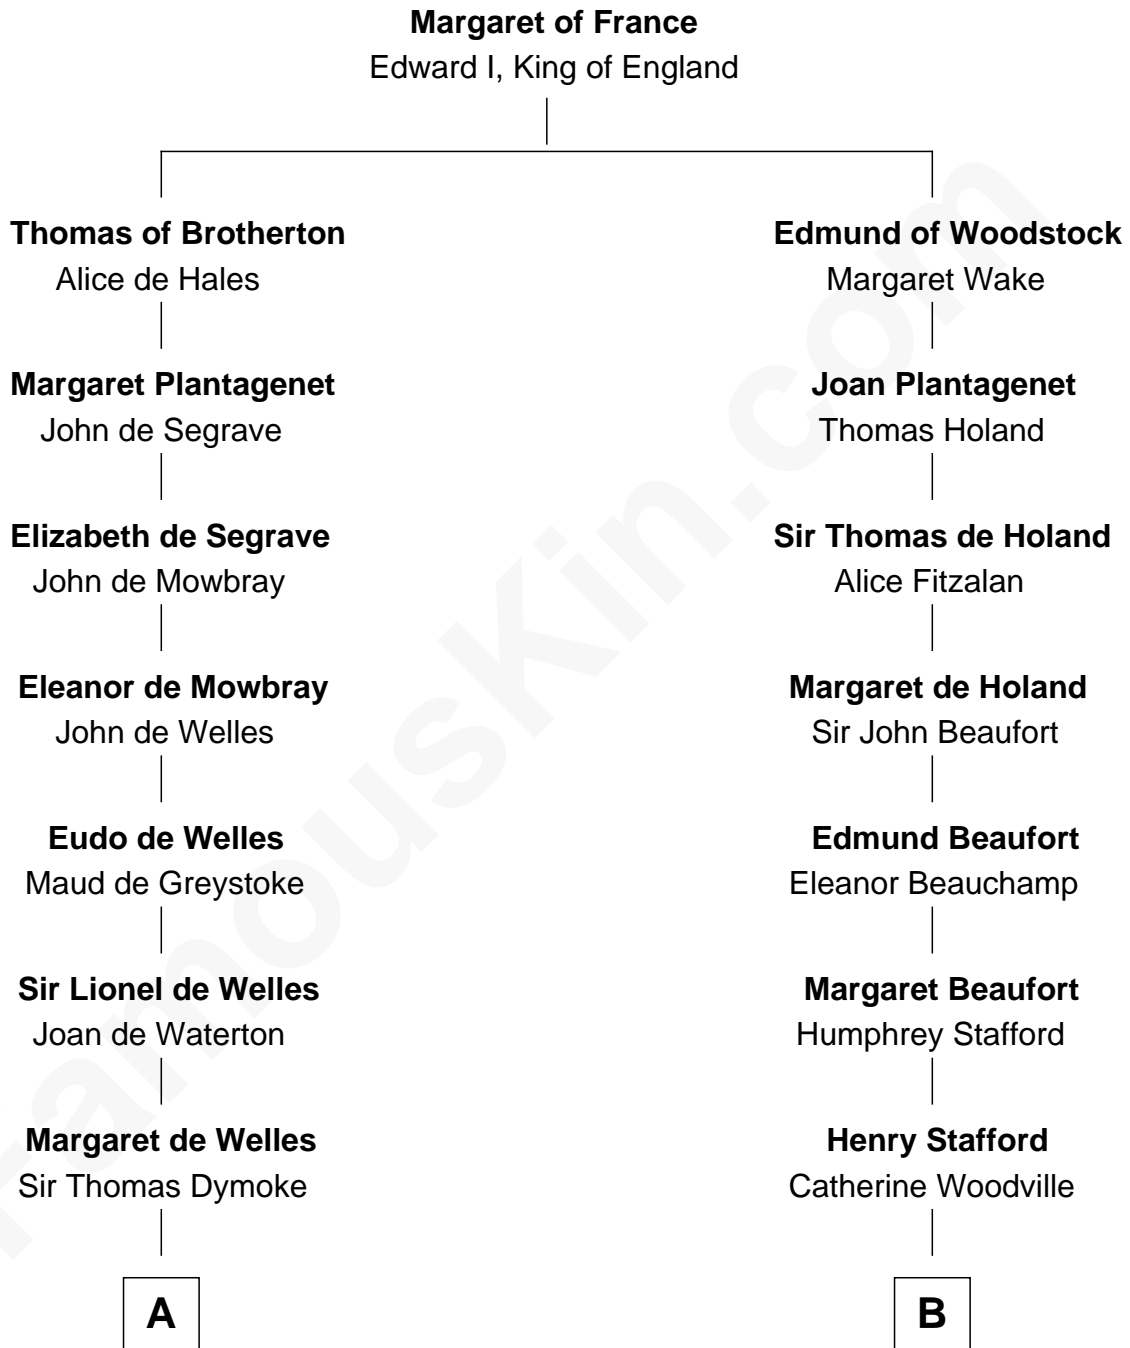

FamousKin.com

Relationship Chart of

Thomas Nelson

Signer of the Declaration of Independence

15th cousin 3 times removed of

Lewis Carroll

Author of Alice in Wonderland

C

—
Frances Jane Lutwidge
Rev. Charles Dodgson

—
Lewis Carroll
Author of Alice in Wonderland

FamousKin.com