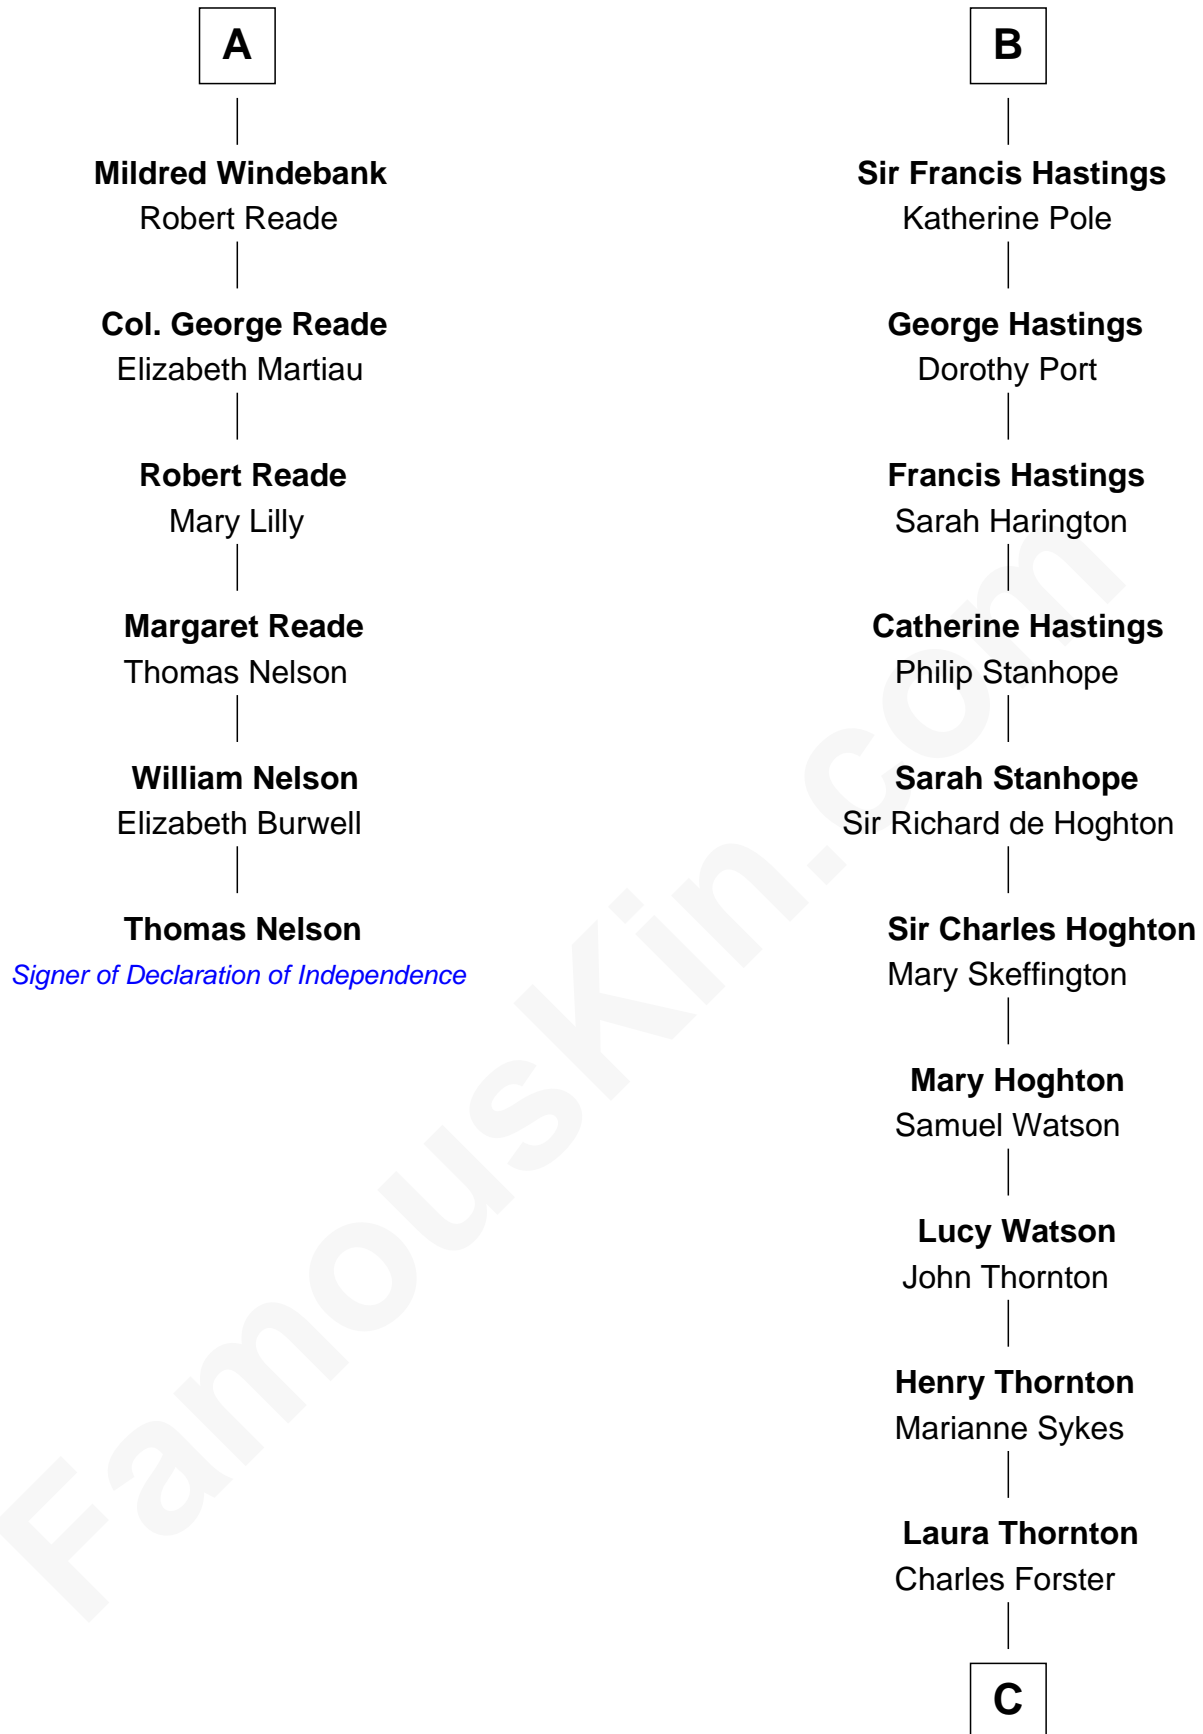

# FamousKin.com

## Relationship Chart of Thomas Nelson

*Signer of the Declaration of Independence*

**12th cousin 6 times removed of**

**E. M. Forster**  
*English Novelist*

**C**

**Edward Morgan Llewellyn Forster**

Alice Clara Whichelo