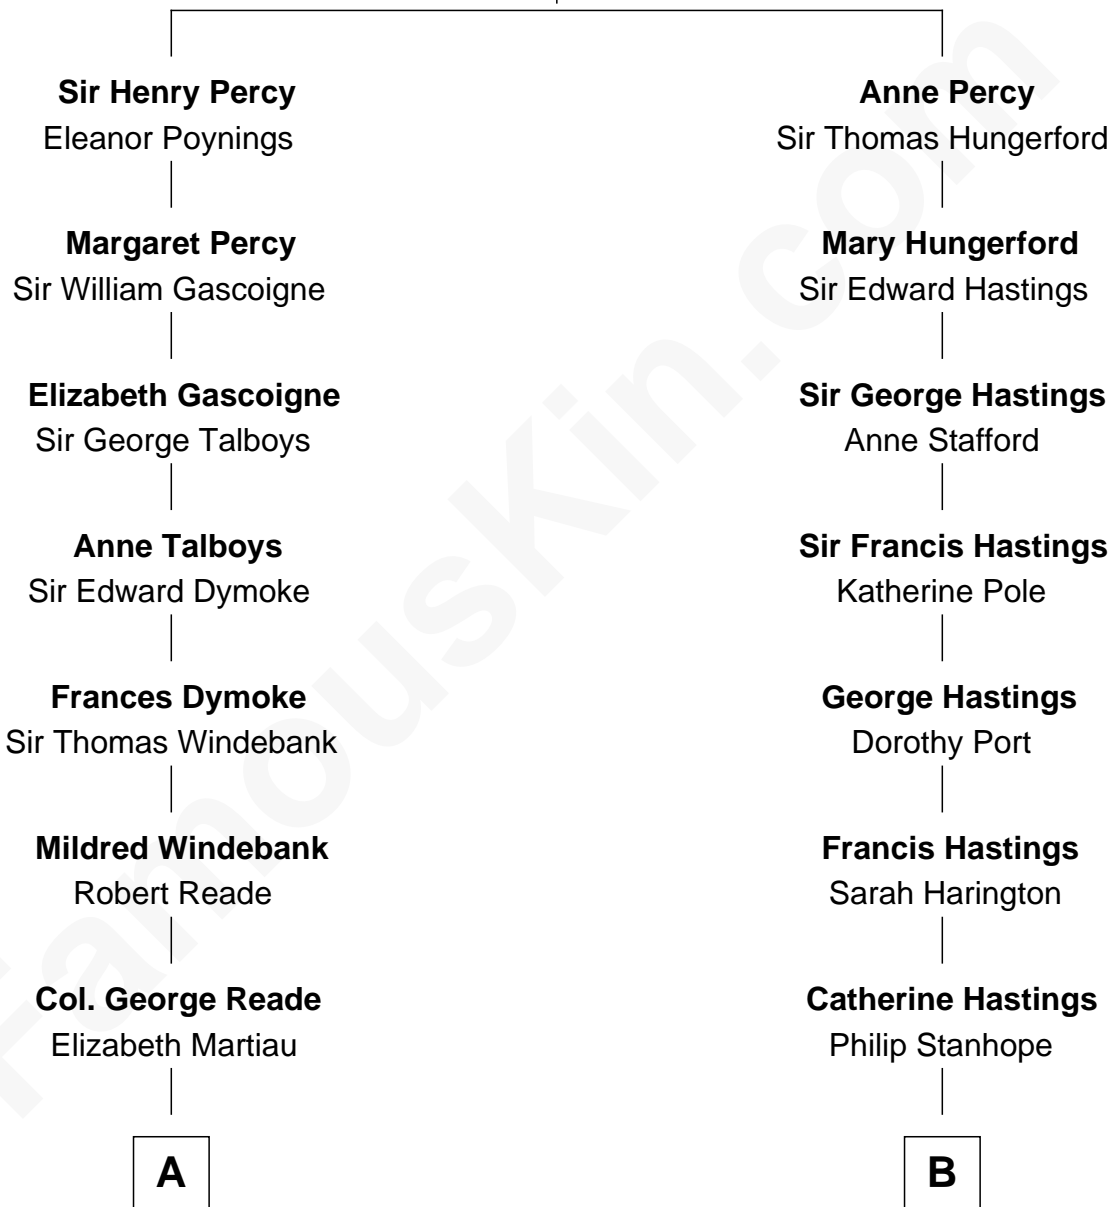

FamousKin.com

Relationship Chart of

Thomas Nelson

Signer of the Declaration of Independence

10th cousin 4 times removed of

E. M. Forster
English Novelist

Sir Henry Percy
Eleanor Neville

A

Robert Reade

Mary Lilly

Margaret Reade

Thomas Nelson

William Nelson

Elizabeth Burwell

Thomas Nelson

Signer of Declaration of Independence

B

Sarah Stanhope

Sir Richard de Hoghton

Sir Charles Hoghton

Mary Skeffington

Mary Hoghton

Samuel Watson

Lucy Watson