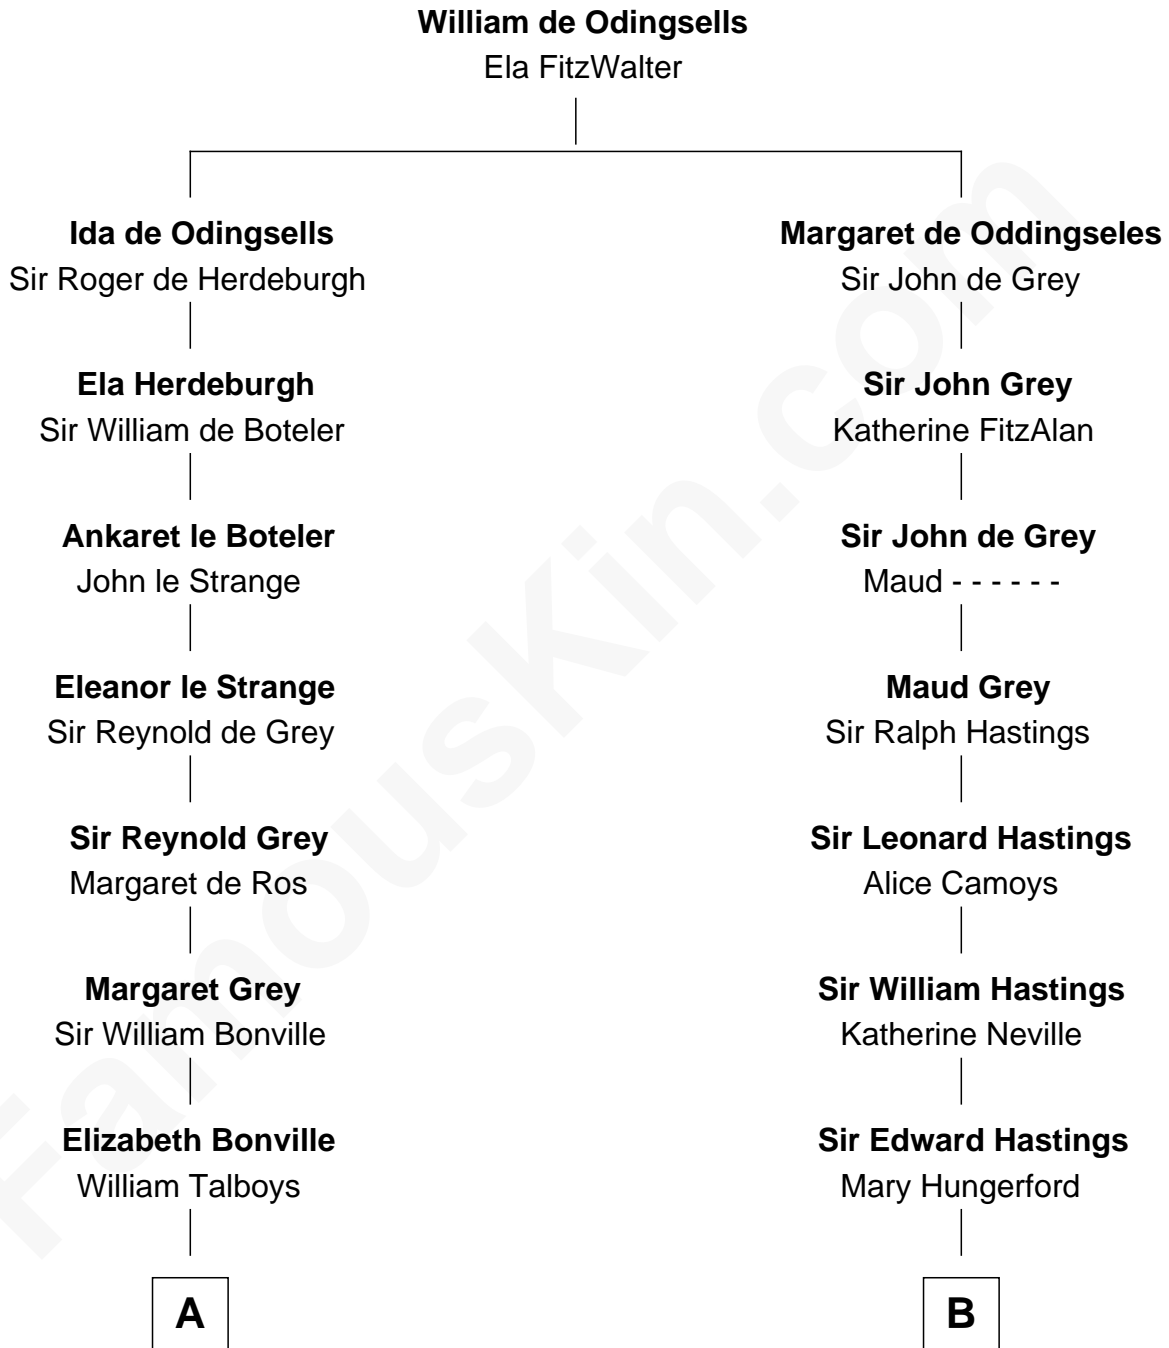

# FamousKin.com

## Relationship Chart of

### Thomas Nelson

*Signer of the Declaration of Independence*

16th cousin 3 times removed of

**E. M. Forster**  
*English Novelist*

**C**

—  
**Laura Thornton**

Charles Forster

—  
**Edward Morgan Llewellyn Forster**

Alice Clara Whichelo

—  
**E. M. Forster**

*English Novelist*

FamousKin.com