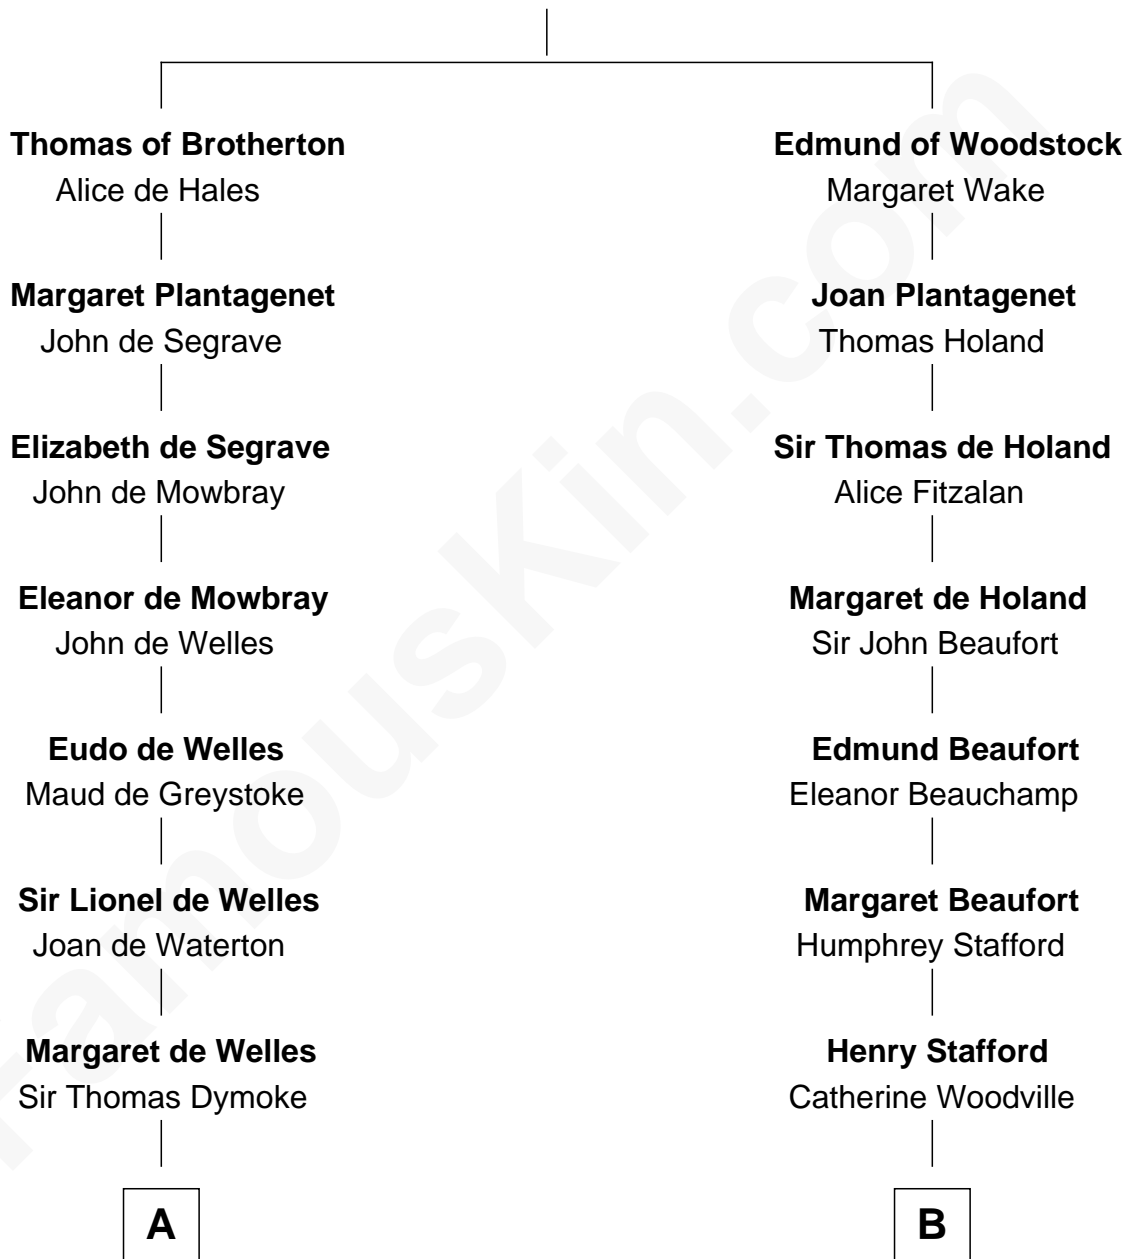

FamousKin.com

Relationship Chart of

Thomas Nelson

Signer of the Declaration of Independence

15th cousin 4 times removed of

E. M. Forster
English Novelist

Margaret of France
Edward I, King of England

C

Laura Thornton

Charles Forster

Edward Morgan Llewellyn Forster

Alice Clara Whichelo

E. M. Forster

English Novelist

FamousKin.com