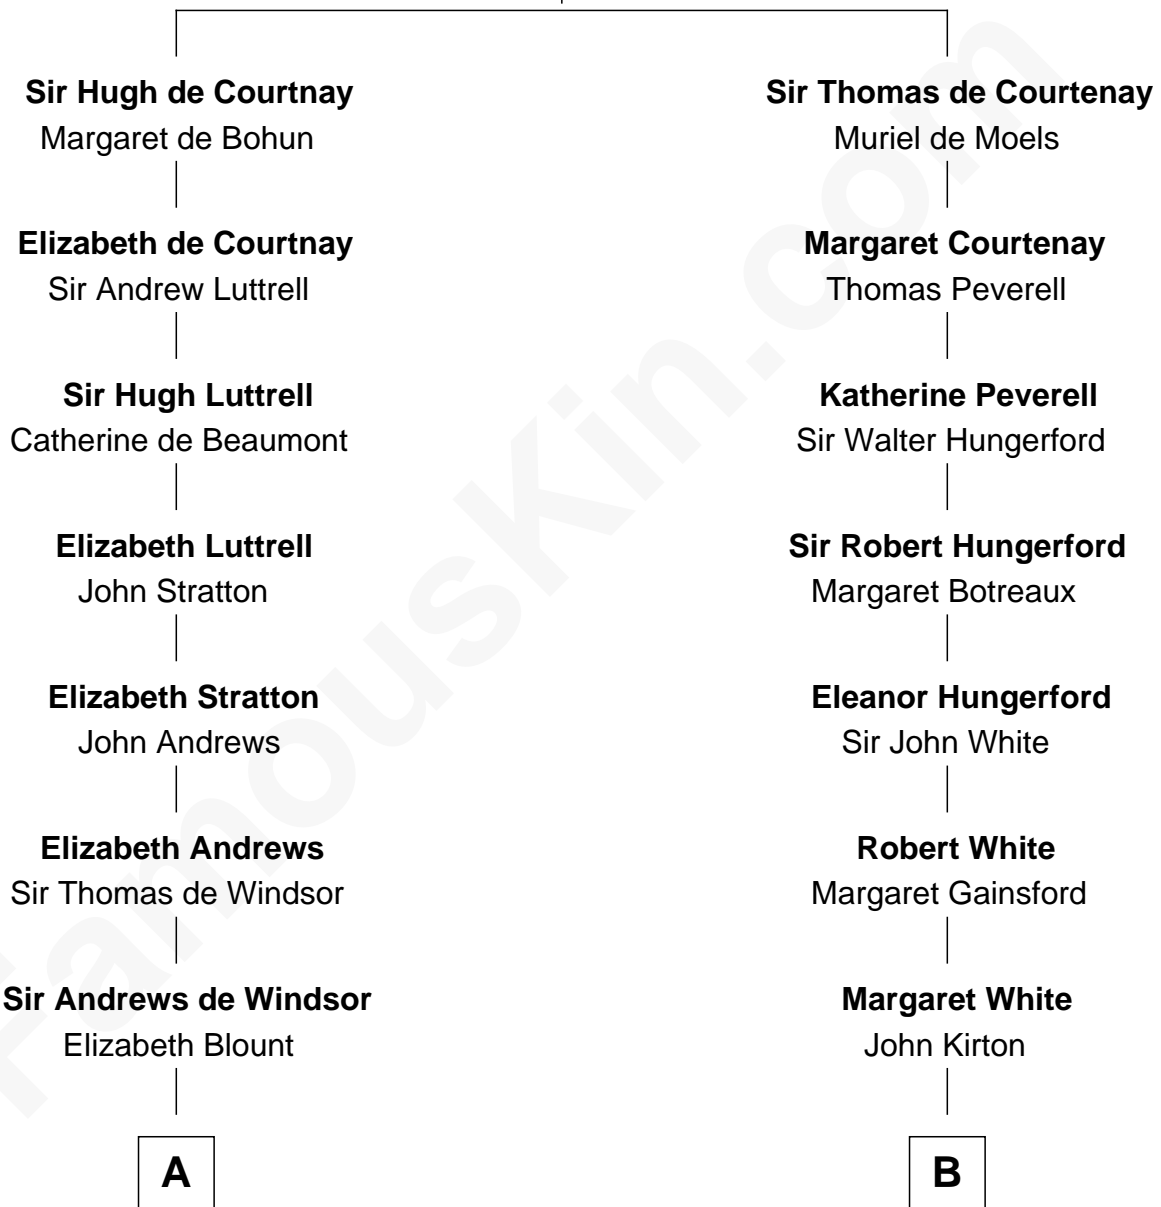

## Relationship Chart of

### Thomas Nelson

*Signer of the Declaration of Independence*

14th cousin 3 times removed of

**Guillermo Billinghurst**

*31st President of Peru*

**Sir Hugh de Courtenay**

Agnes de St. John

**A**