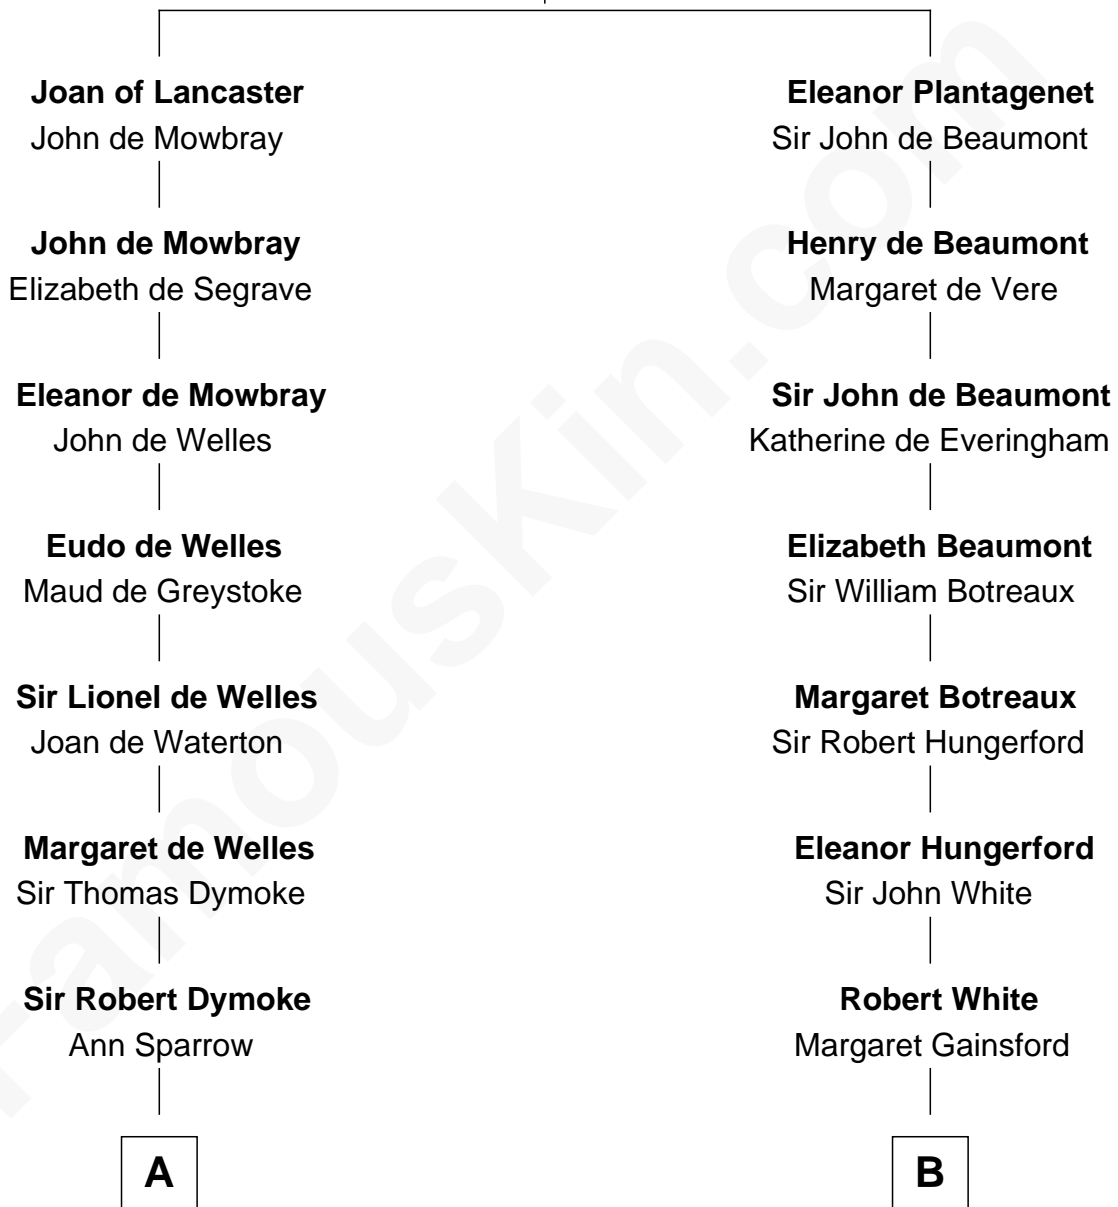

FamousKin.com

Relationship Chart of

Thomas Nelson

Signer of the Declaration of Independence

14th cousin 6 times removed of

Susana Ferrari Billinghamurst

Argentine Aviation Pioneer

Henry Plantagenet
Maud de Chaworth

C

Daniel Mariano Billinghurst

Mercedes Merzano

Lisandro Billinghurst

Ana Kidd

Rosa Laureana Billinghurst

Alfredo Ferrari

Susana Ferrari Billinghurst