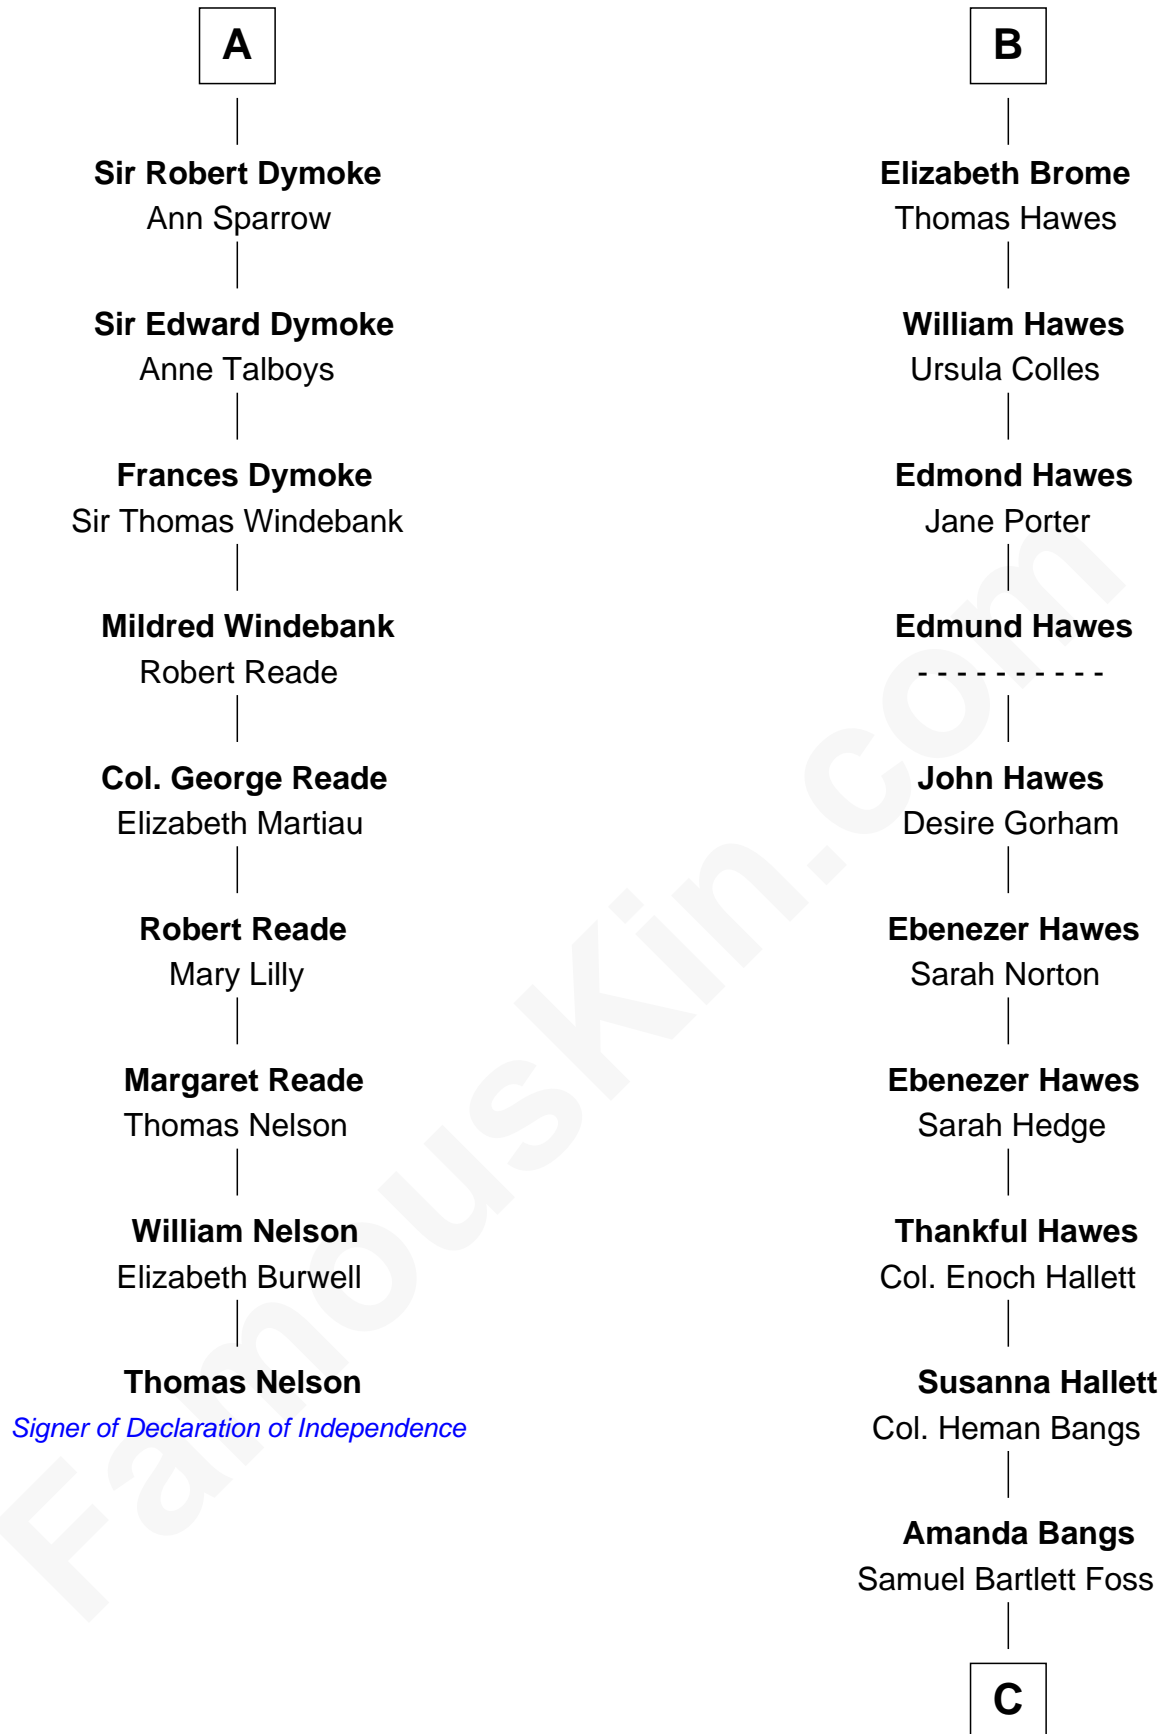

FamousKin.com

Relationship Chart of

Thomas Nelson

Signer of the Declaration of Independence

15th cousin 3 times removed of

Eugene Foss

45th Governor of Massachusetts

Sir Robert de Ros

Isabel de Aubeney

C

George Edmund Foss

Marcia Cordelia Noble

Eugene Foss

45th Governor of Massachusetts

FamousKin.com