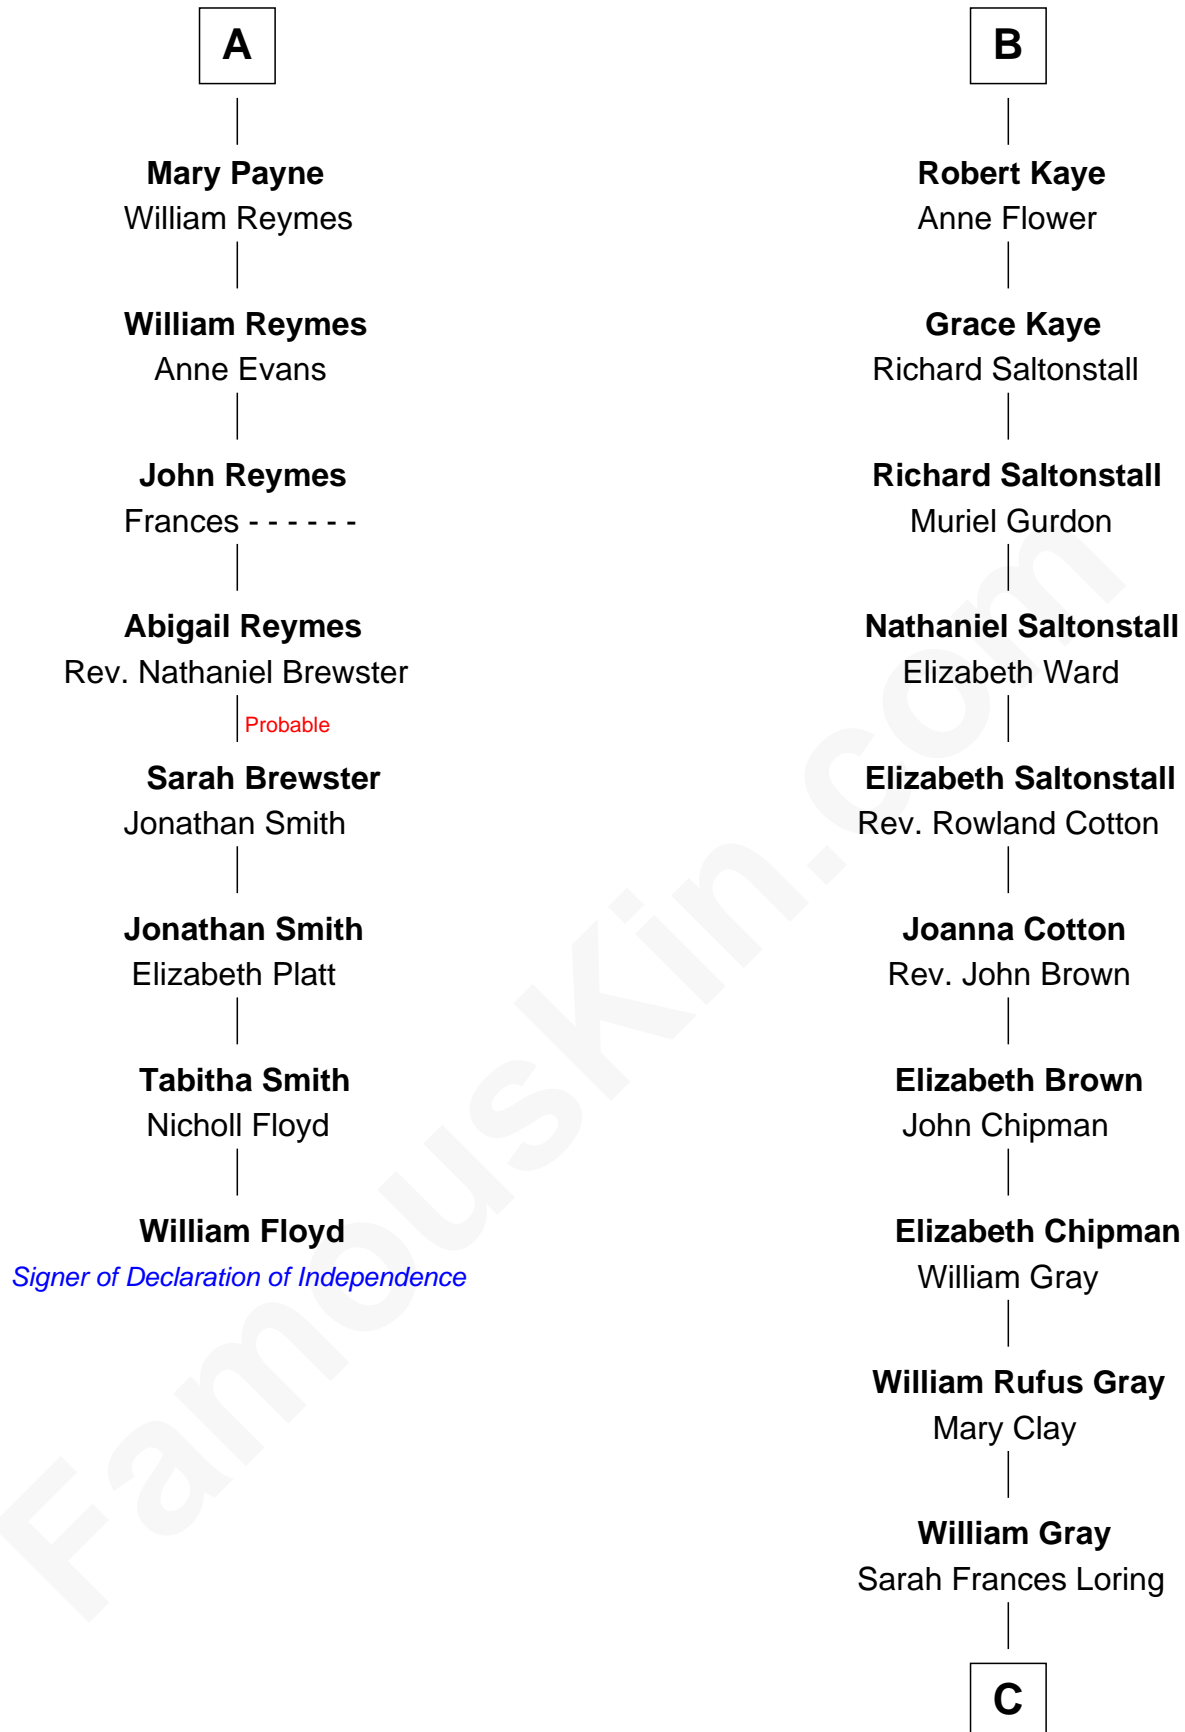

FamousKin.com

Relationship Chart of

William Floyd

Signer of the Declaration of Independence

14th cousin 6 times removed of

Story Musgrave
NASA Astronaut

Sir Roger de Clifford
Maud de Beauchamp

Katherine de Clifford
Sir Ralph de Greystoke

Margaret Melton
John Markenfield

John Markenfield
Margaret Hopton

Sir Thomas Markenfield
Eleanor Conyers

Sir Ninian Markenfield
Dorothy Gascoigne

Alice Markenfield
Sir Robert Mauleverer

Dorothy Mauleverer
John Kaye

B

C

Edward Gray

Elizabeth Gray Story

Marguerite Gray

John Butler Swann

Marguerite Swann

Percy Musgrave

Story Musgrave

NASA Astronaut

FamousKin.com