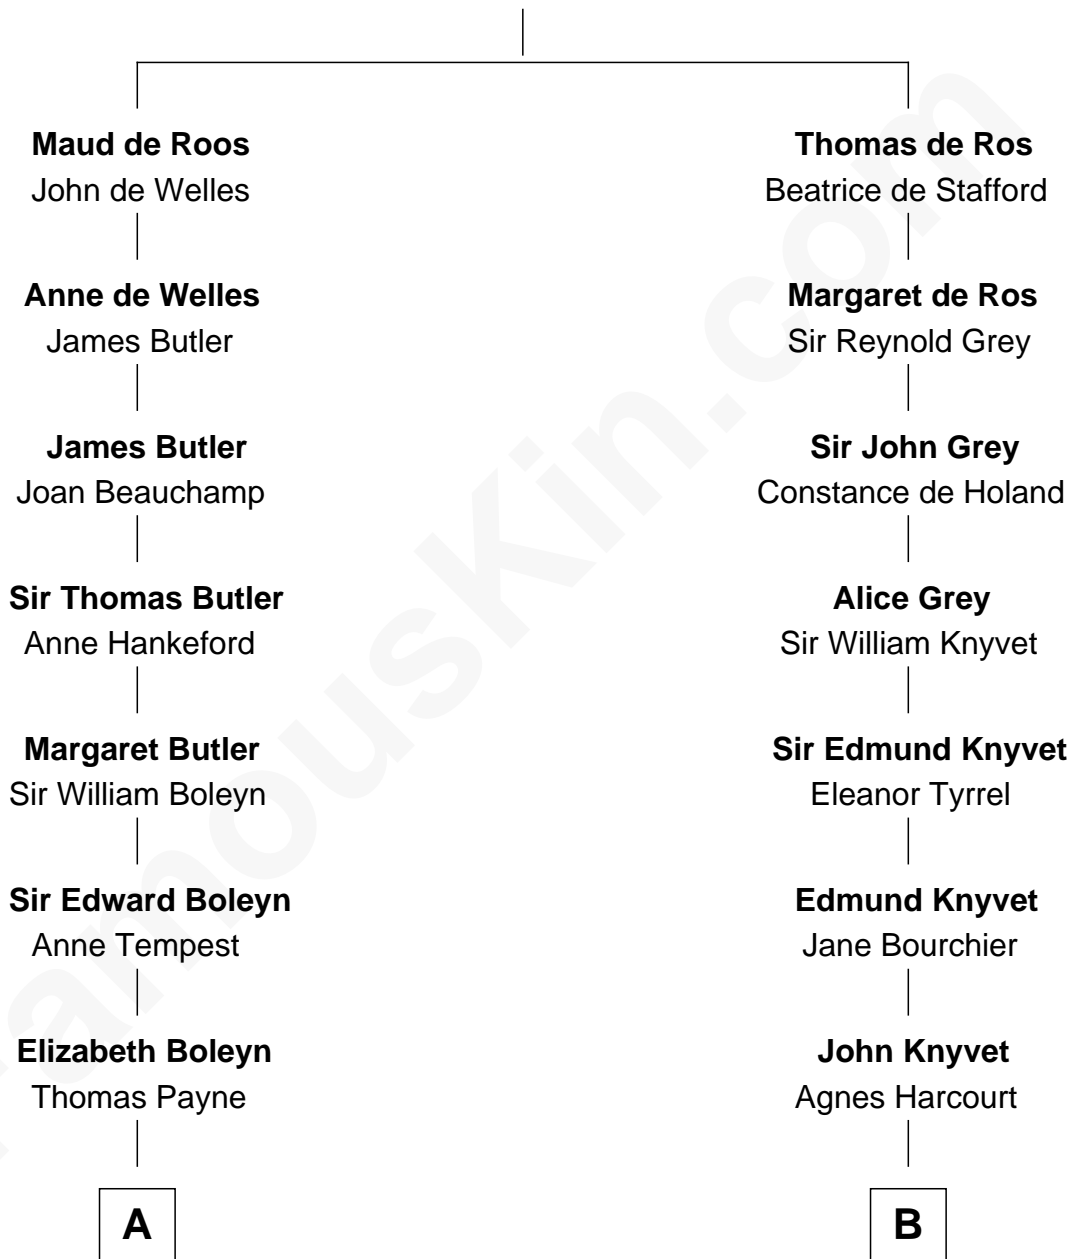

FamousKin.com

Relationship Chart of

William Floyd

Signer of the Declaration of Independence

14th cousin 6 times removed of

Story Musgrave
NASA Astronaut

Sir William de Ros
Margery de Badlesmere

C

Edward Gray

Elizabeth Gray Story

Marguerite Gray

John Butler Swann

Marguerite Swann

Percy Musgrave

Story Musgrave

NASA Astronaut