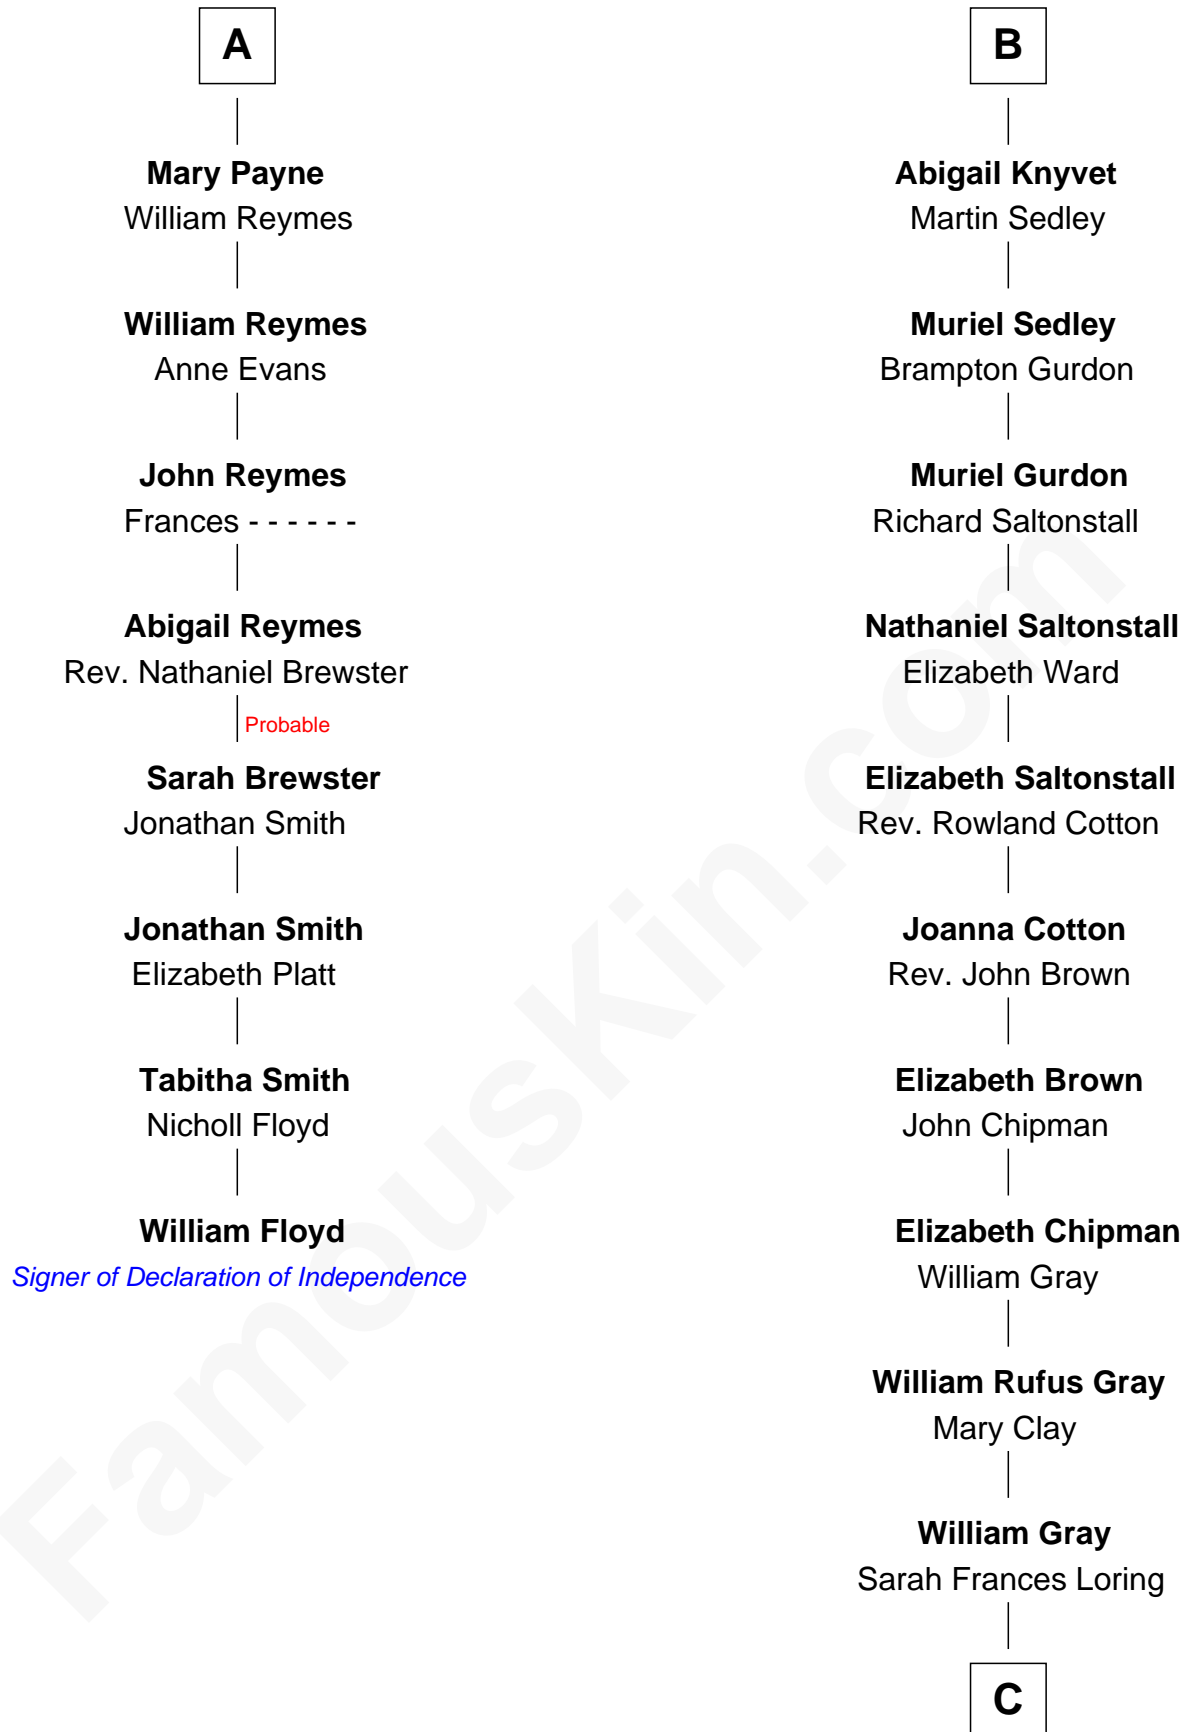

FamousKin.com

Relationship Chart of

William Floyd

Signer of the Declaration of Independence

14th cousin 6 times removed of

Story Musgrave
NASA Astronaut

Sir William de Ros
Margery de Badlesmere

C

Edward Gray

Elizabeth Gray Story

Marguerite Gray

John Butler Swann

Marguerite Swann

Percy Musgrave

Story Musgrave

NASA Astronaut