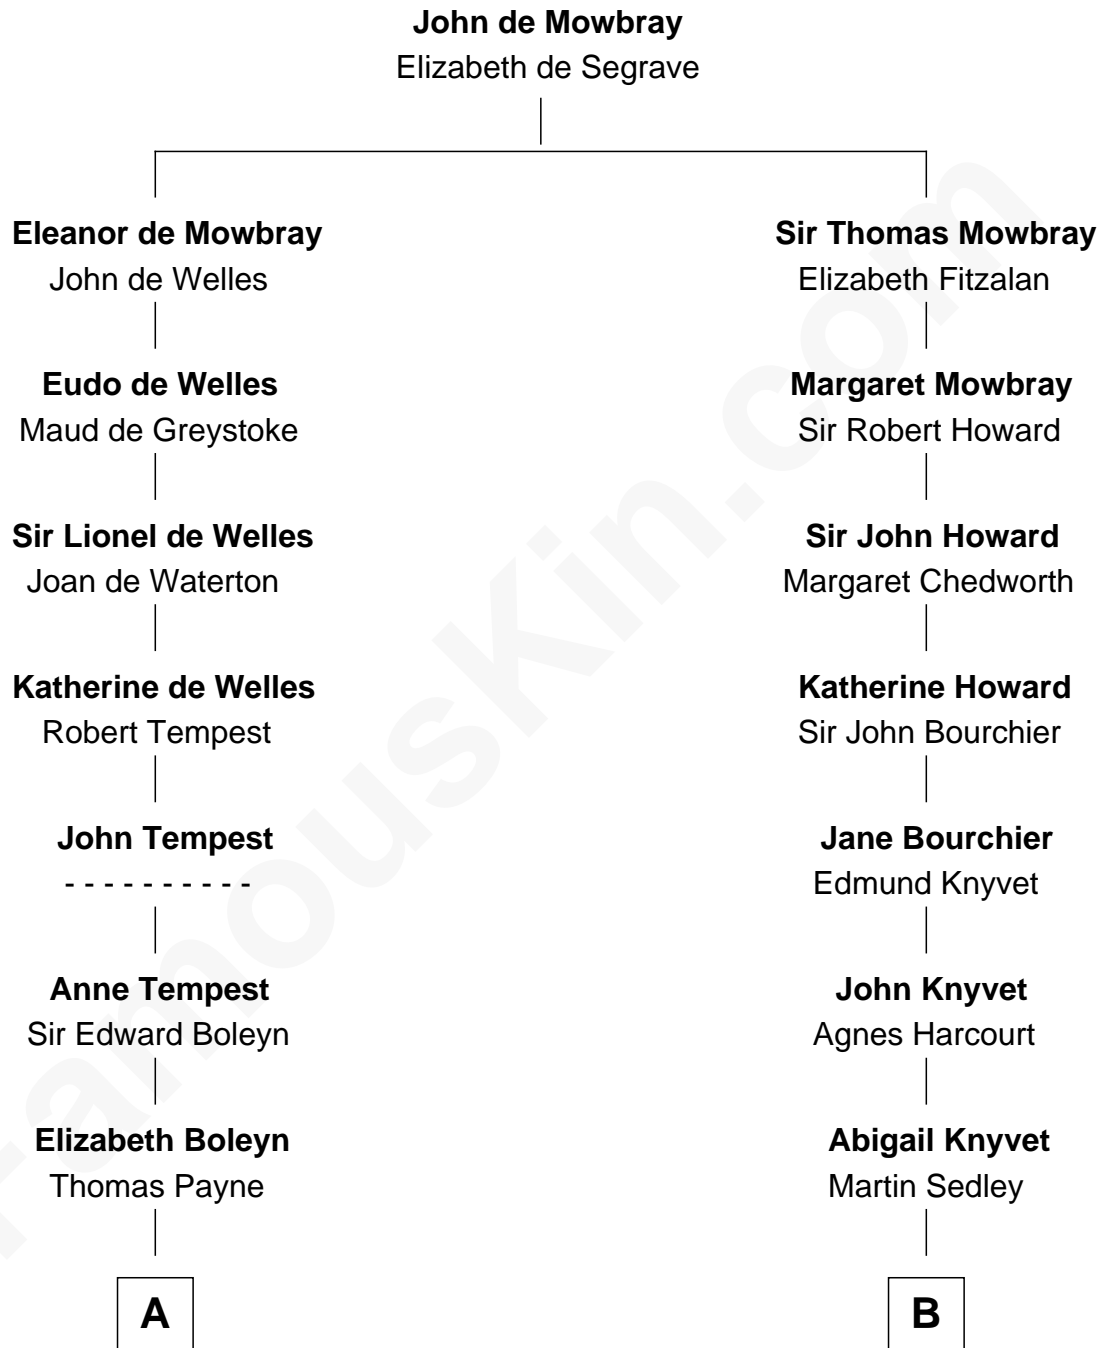

FamousKin.com

Relationship Chart of

William Floyd

Signer of the Declaration of Independence

14th cousin 5 times removed of

Story Musgrave
NASA Astronaut

C

Marguerite Gray
John Butler Swann

Marguerite Swann
Percy Musgrave

Story Musgrave
NASA Astronaut

FamousKin.com