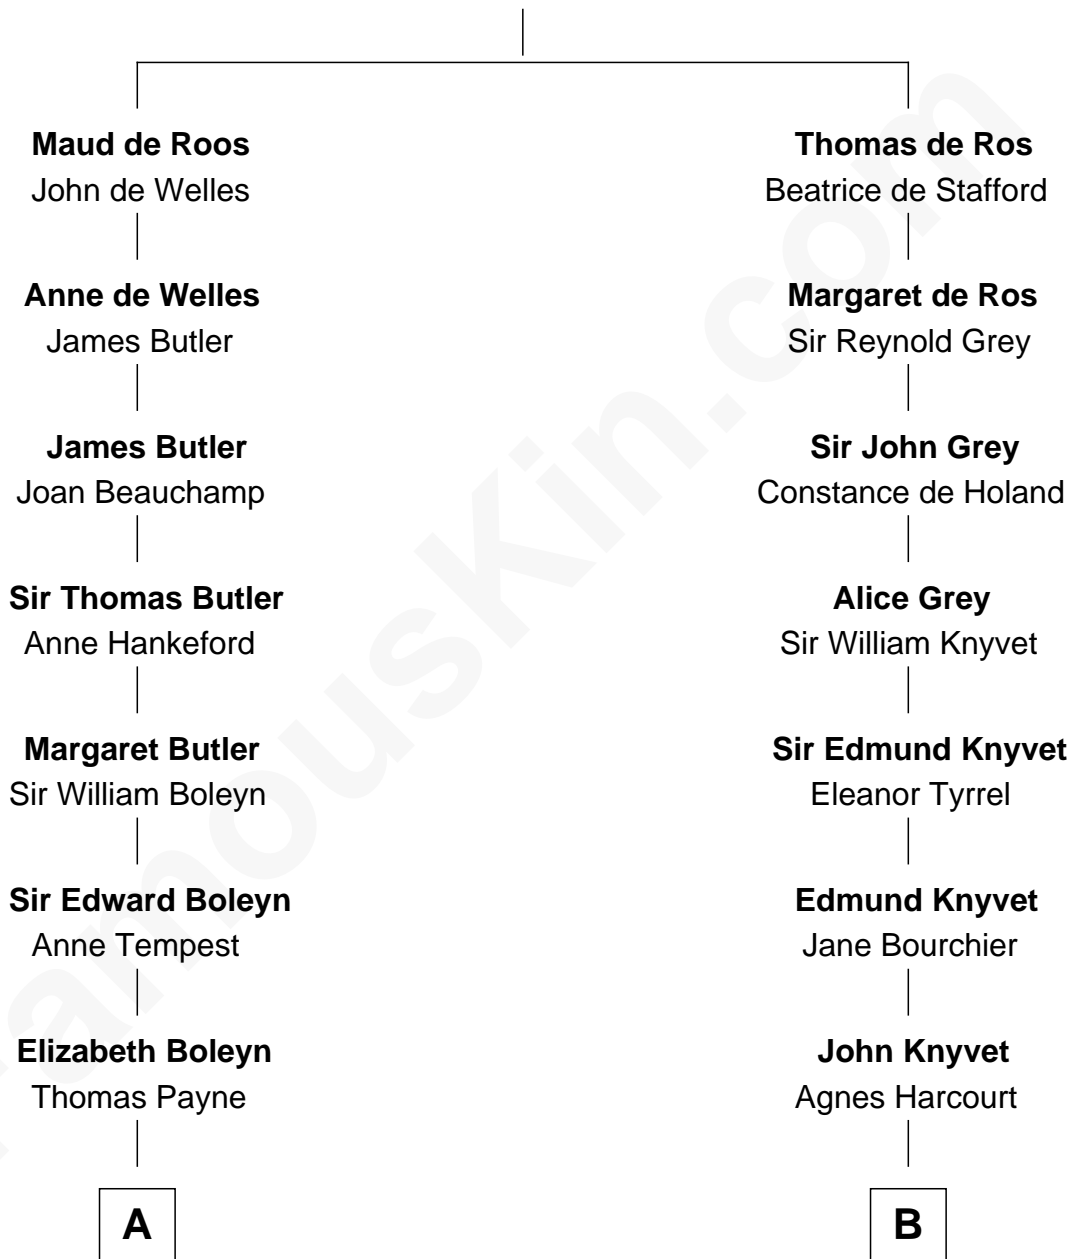

FamousKin.com

Relationship Chart of

William Floyd

Signer of the Declaration of Independence

14th cousin 2 times removed of

Horace Gray

U.S. Supreme Court Justice

Sir William de Ros
Margery de Badlesmere

A

Mary Payne
William Reymes

William Reymes
Anne Evans

John Reymes
Frances - - - - -

Abigail Reymes
Rev. Nathaniel Brewster

Probable

Sarah Brewster
Jonathan Smith

Jonathan Smith
Elizabeth Platt

Tabitha Smith
Nicholl Floyd

William Floyd

Signer of Declaration of Independence

B

Abigail Knyvet
Martin Sedley

Muriel Sedley
Brampton Gurdon

Muriel Gurdon
Richard Saltonstall

Nathaniel Saltonstall
Elizabeth Ward