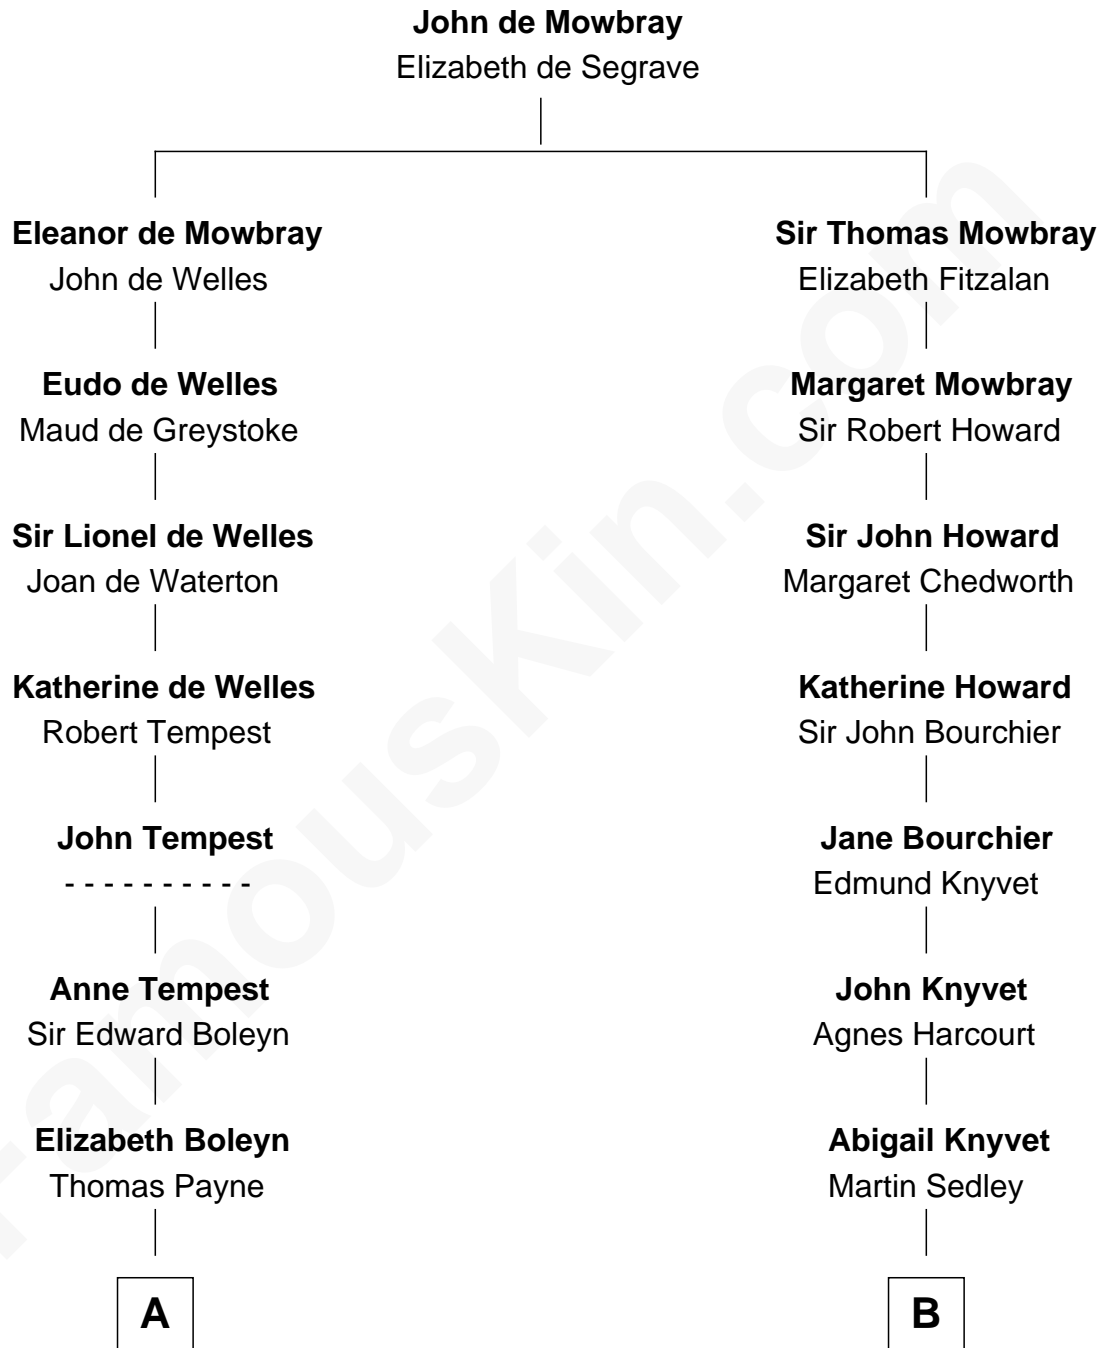

## Relationship Chart of

### William Floyd

*Signer of the Declaration of Independence*

14th cousin 1 time removed of

### Horace Gray

*U.S. Supreme Court Justice*

**A**

**Mary Payne**  
William Reymes

**William Reymes**  
Anne Evans

**John Reymes**  
Frances - - - - -

**Abigail Reymes**  
Rev. Nathaniel Brewster

Probable