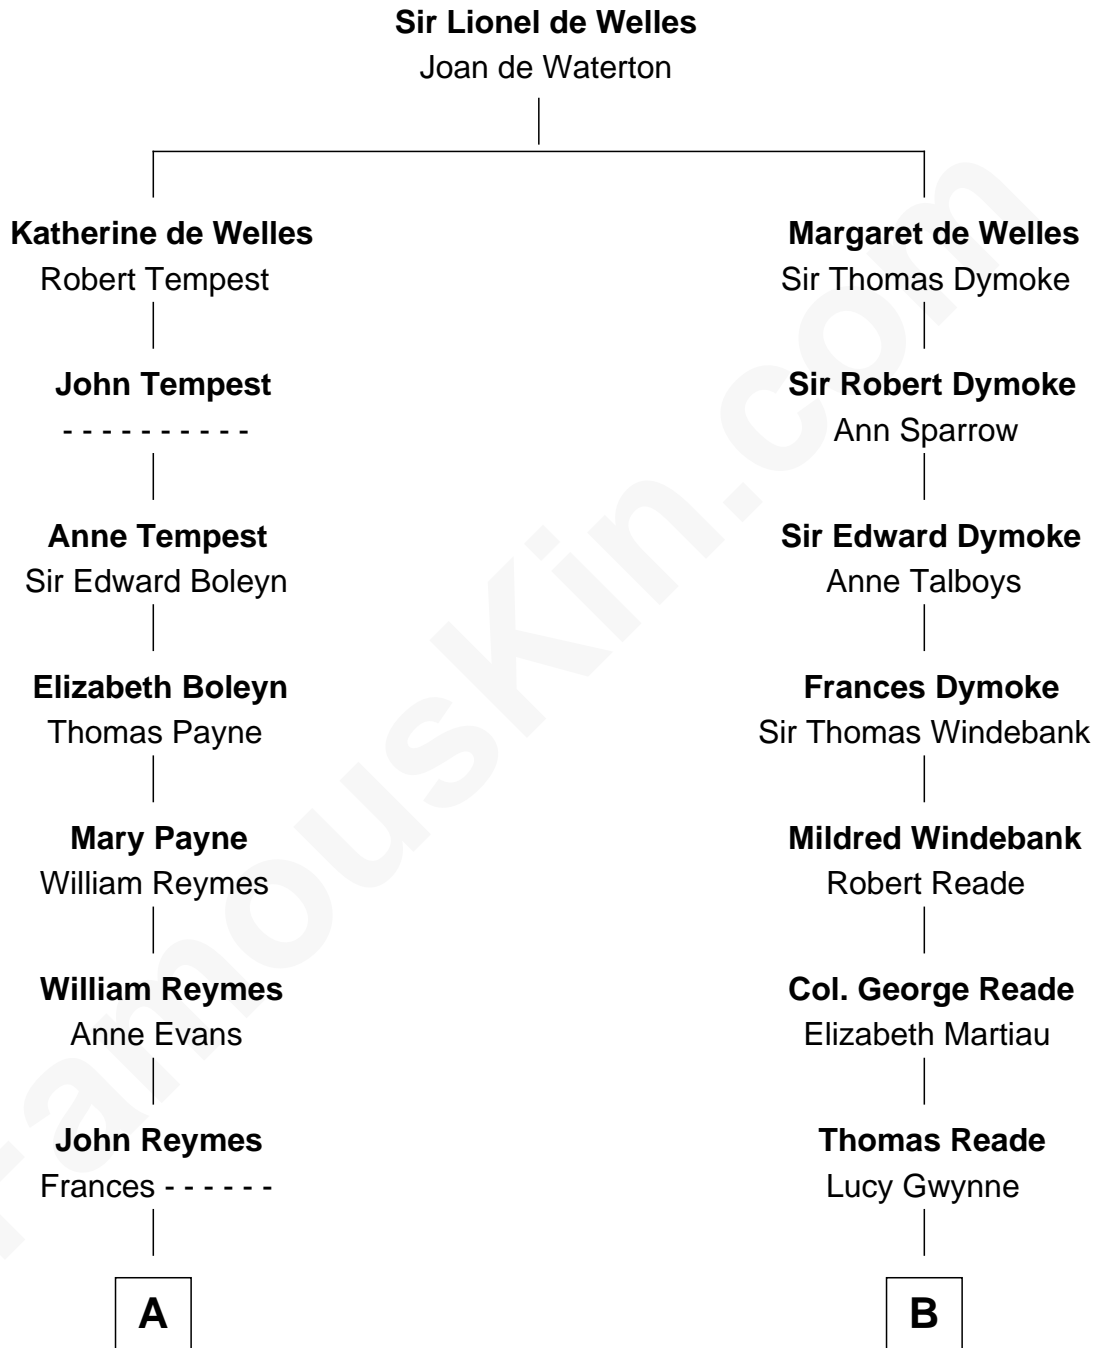

FamousKin.com

Relationship Chart of

William Floyd

Signer of the Declaration of Independence

11th cousin 3 times removed of

General George S. Patton

U.S. Army - World War II

A

Abigail Reymes
Rev. Nathaniel Brewster

Probable

Sarah Brewster
Jonathan Smith

Jonathan Smith
Elizabeth Platt

Tabitha Smith
Nicholl Floyd

William Floyd
Signer of Declaration of Independence

B

Mildred Reade
Philip Rootes

Elizabeth Rootes
Rev. John Thompson

Philip Rootes Thompson
Anna Davenport

Eleanor Thompson
William Thorton

Susanna Thompson Thorton
Andrew Glassell

Susan Thornton Glassell
George Smith Patton

George Smith Patton
Ruth Wilson