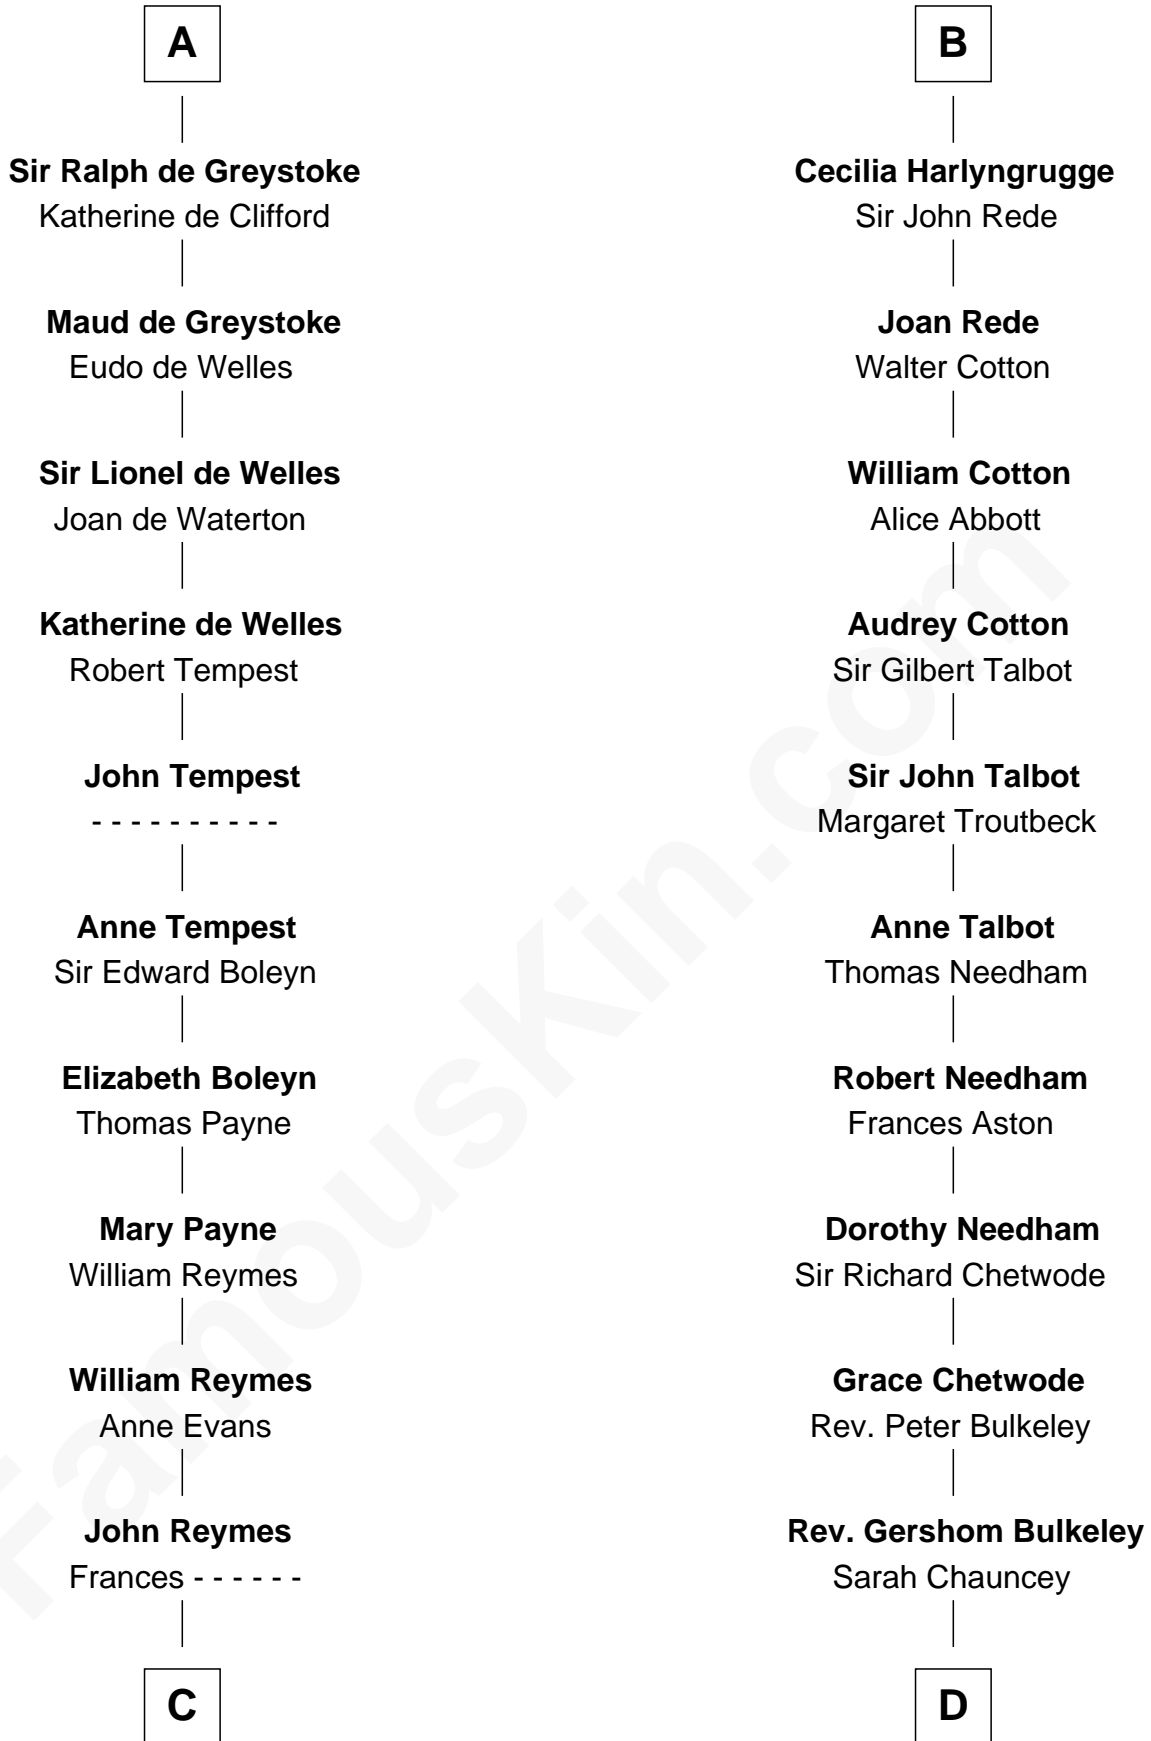

FamousKin.com

Relationship Chart of

William Floyd

Signer of the Declaration of Independence

21st cousin of

Eliphalet Adams Bulkeley

Founder of Aetna Insurance

C

Abigail Reymes
Rev. Nathaniel Brewster

Probable

Sarah Brewster
Jonathan Smith

Jonathan Smith
Elizabeth Platt

Tabitha Smith
Nicholl Floyd

William Floyd
Signer of Declaration of Independence

D

Rev. John Bulkeley
Patience Prentice