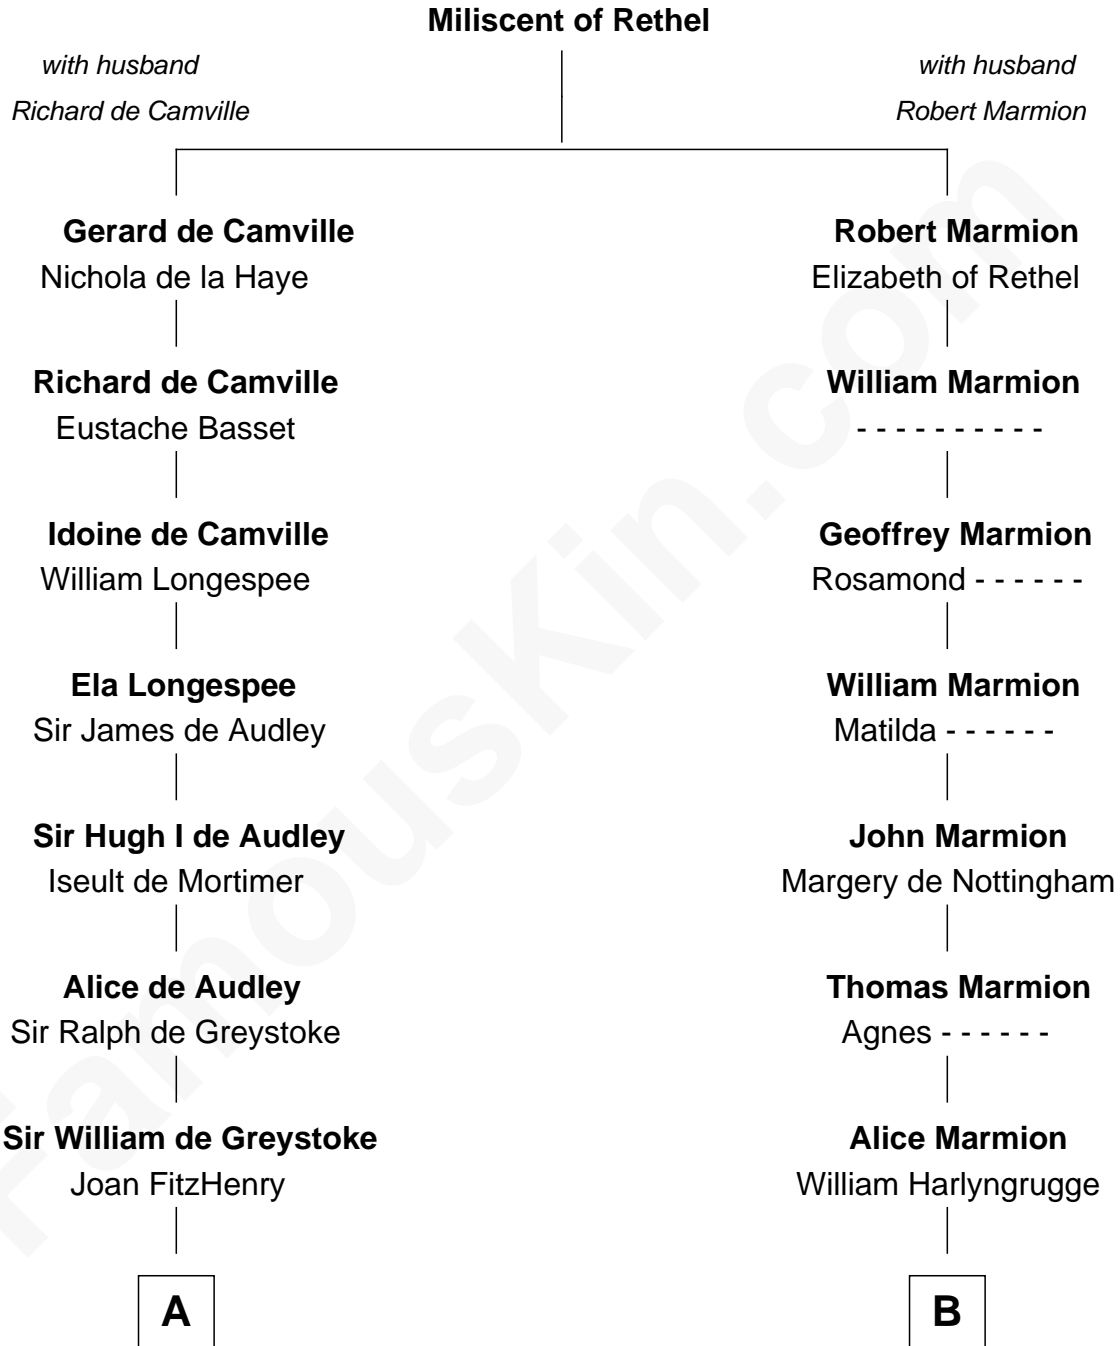

FamousKin.com

Relationship Chart of

William Floyd

Signer of the Declaration of Independence

21st cousin of

Eliphalet Adams Bulkeley

Founder of Aetna Insurance

C