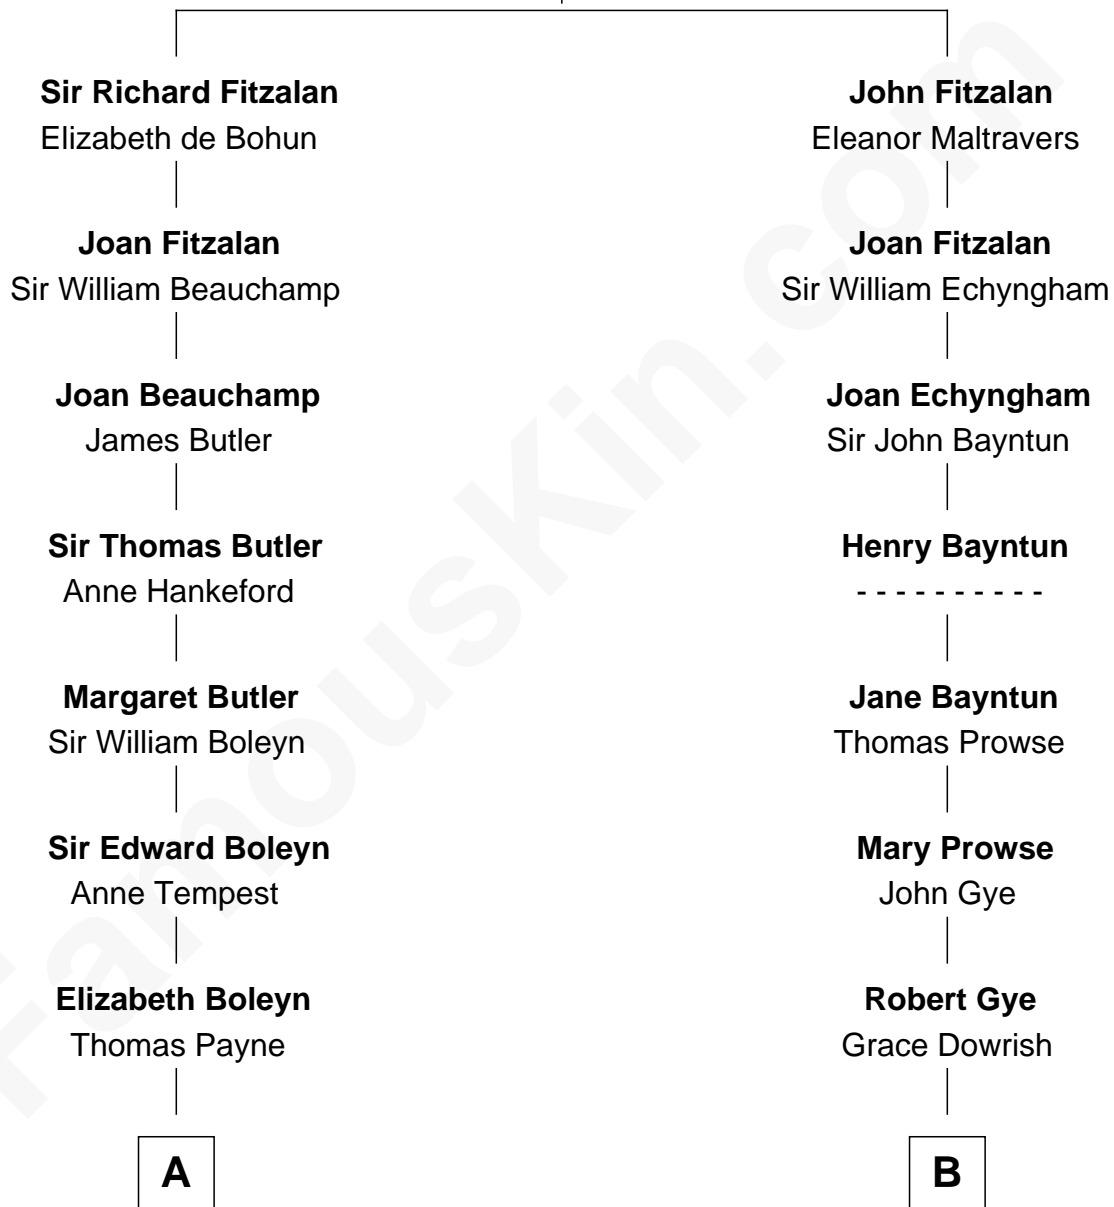

## Relationship Chart of

### William Floyd

*Signer of the Declaration of Independence*

14th cousin 6 times removed of

### Michael Strahan

*NFL Player and TV Personality*

**Richard Fitzalan**  
Eleanor Plantagenet

**C**

**Creola Mead**

Jado D. Traylor

**James Curtis Traylor**

Caroline McCarter