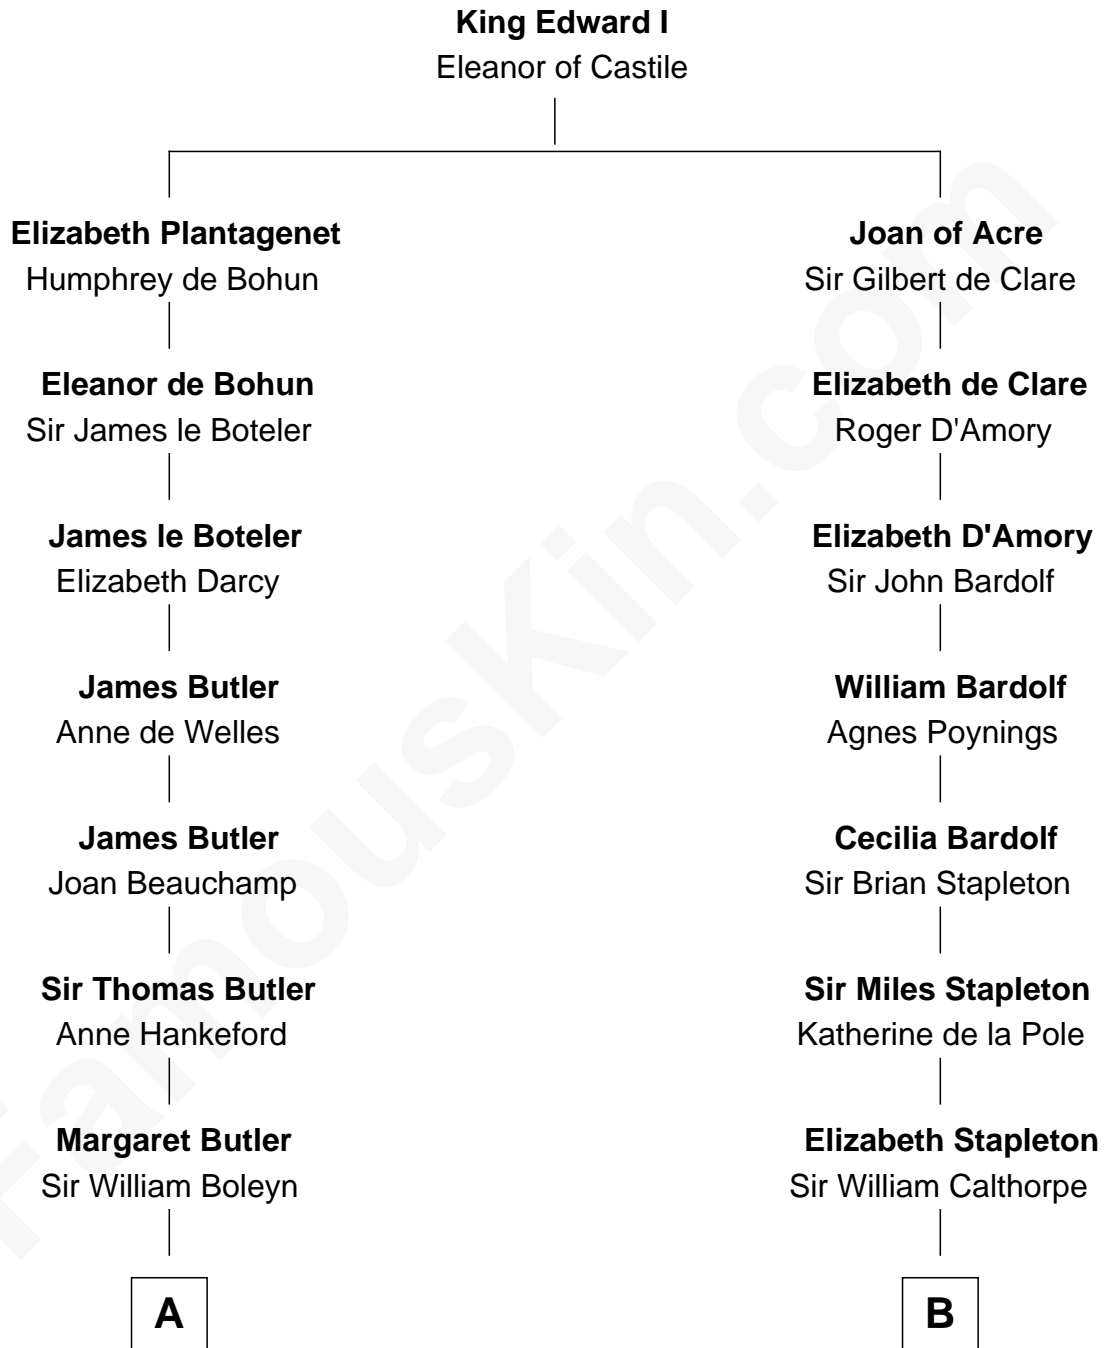

FamousKin.com

Relationship Chart of

William Floyd

Signer of the Declaration of Independence

16th cousin 5 times removed of

Walt Disney

Co-Founder of The Walt Disney Company

C

Fanny Johnson

John Call

Eber Call

Violette Lawrence

Charles Call

Henrietta Gross

Flora Call

Elias Charles Disney