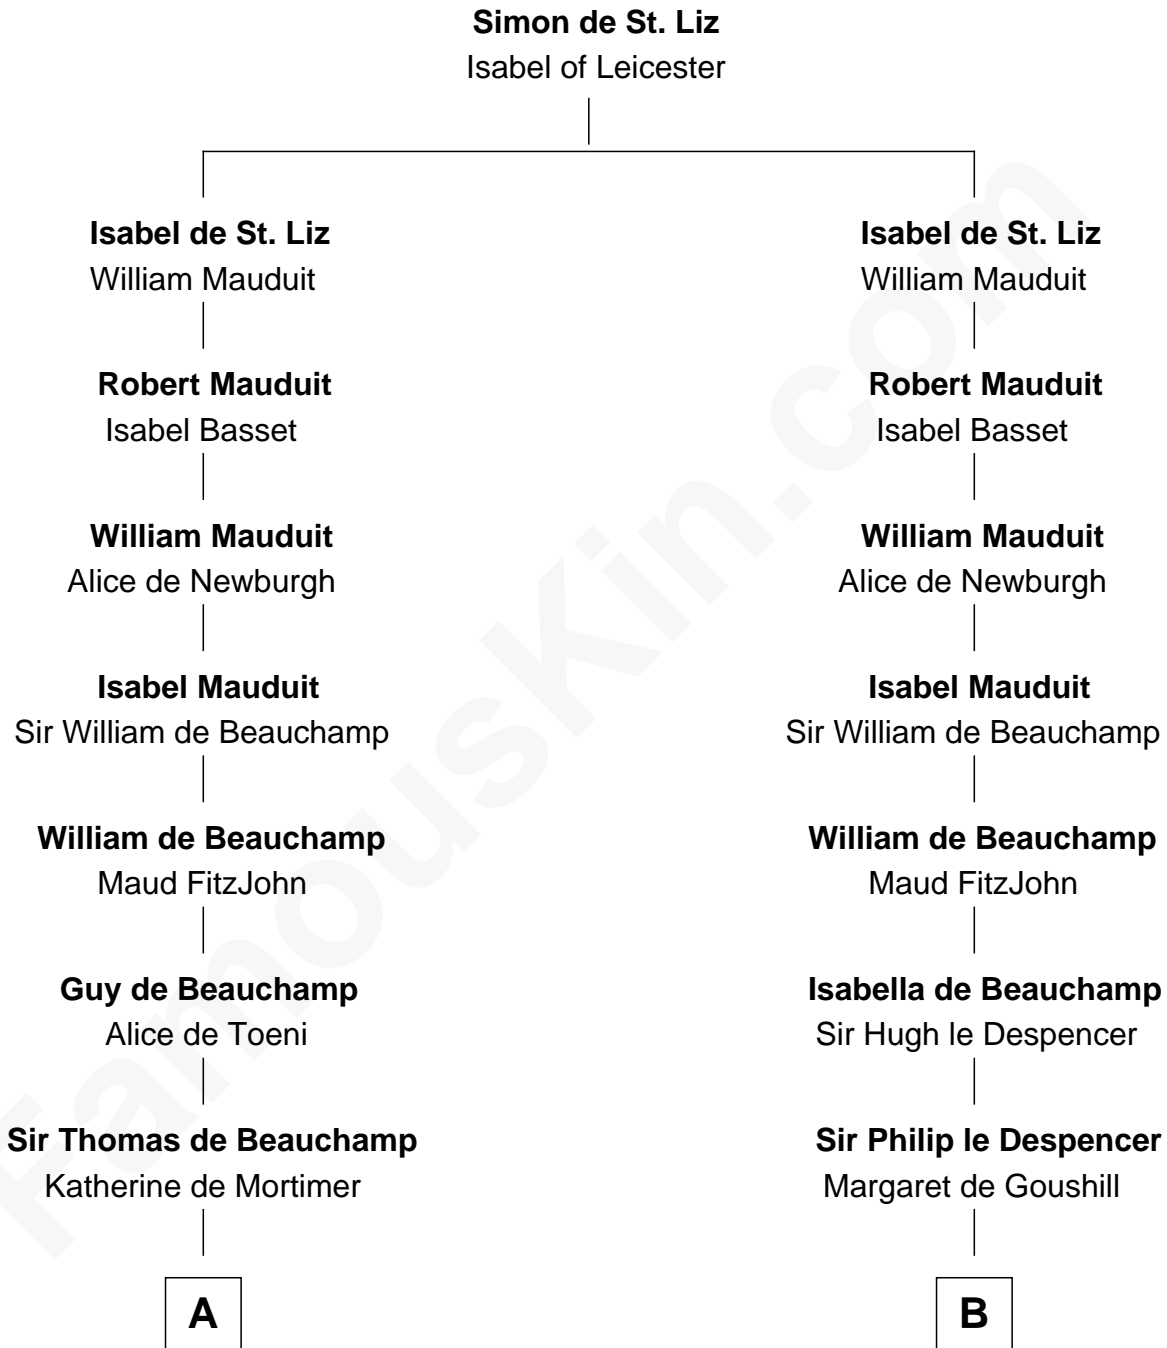

FamousKin.com

Relationship Chart of

William Floyd

Signer of the Declaration of Independence

18th cousin 2 times removed of

Rev. George Burroughs

Executed for Witchcraft, Salem 1692

C

Sarah Brewster
Jonathan Smith

Jonathan Smith
Elizabeth Platt

Tabitha Smith
Nicholl Floyd

William Floyd
Signer of Declaration of Independence

D

Nathaniel Burrough
Rebecca Stiles

Rev. George Burroughs
Salem Witch Trials 1692