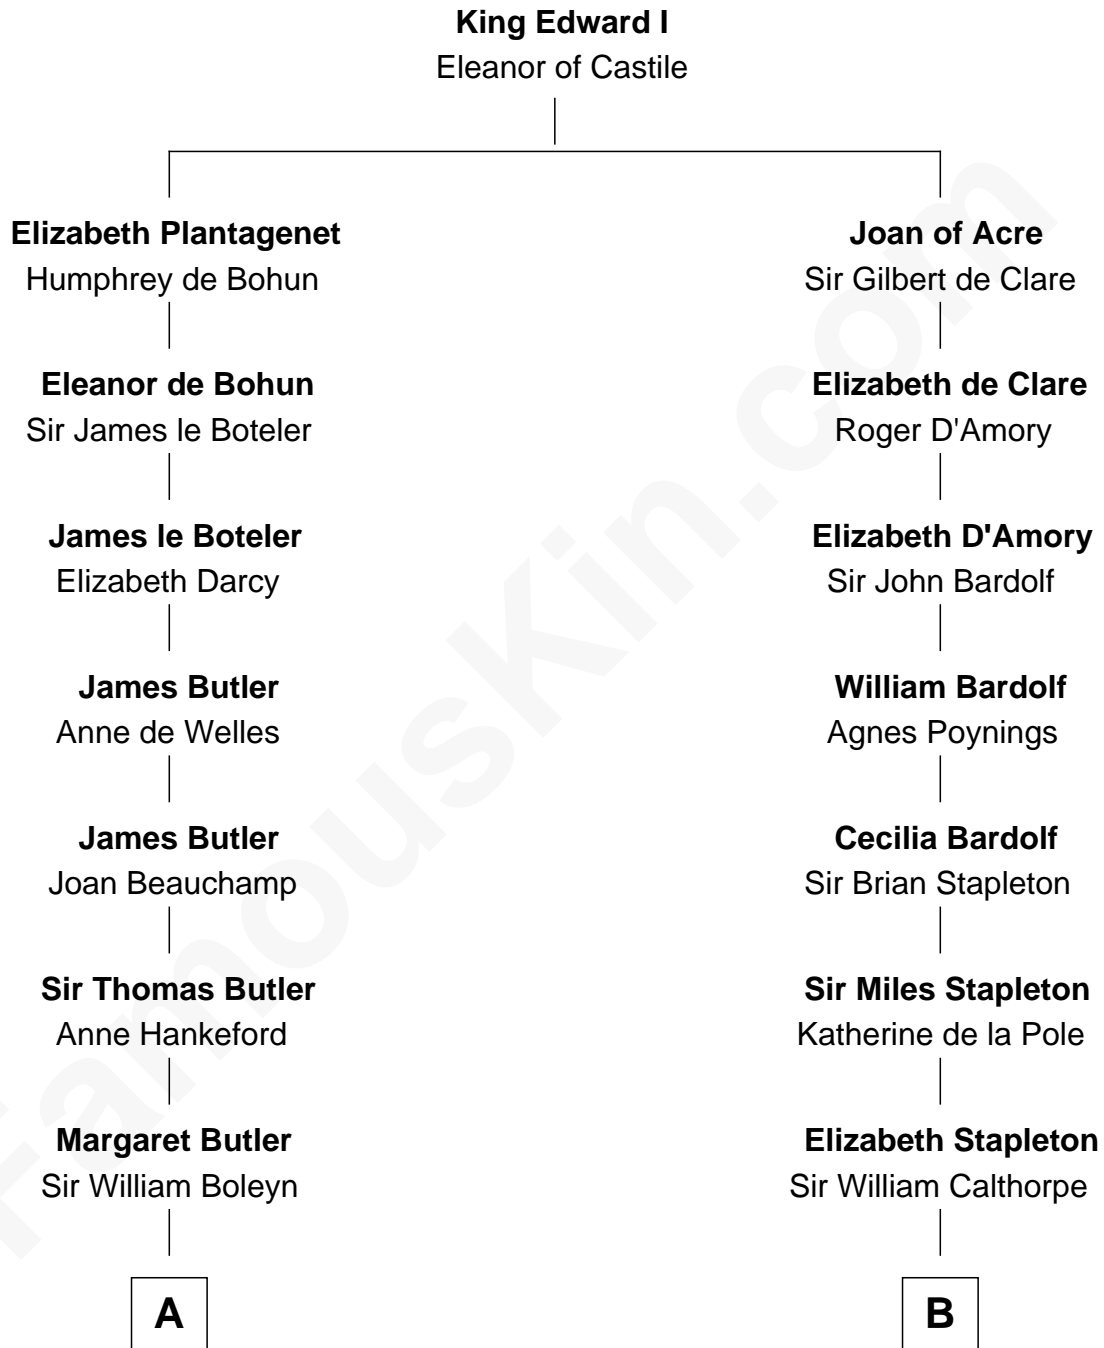

FamousKin.com

Relationship Chart of

William Floyd

Signer of the Declaration of Independence

13th cousin 3 times removed of

Rev. George Burroughs

Executed for Witchcraft, Salem 1692

A

Sir Edward Boleyn

Anne Tempest

Elizabeth Boleyn

Thomas Payne

Mary Payne

William Reymes

William Reymes

Anne Evans