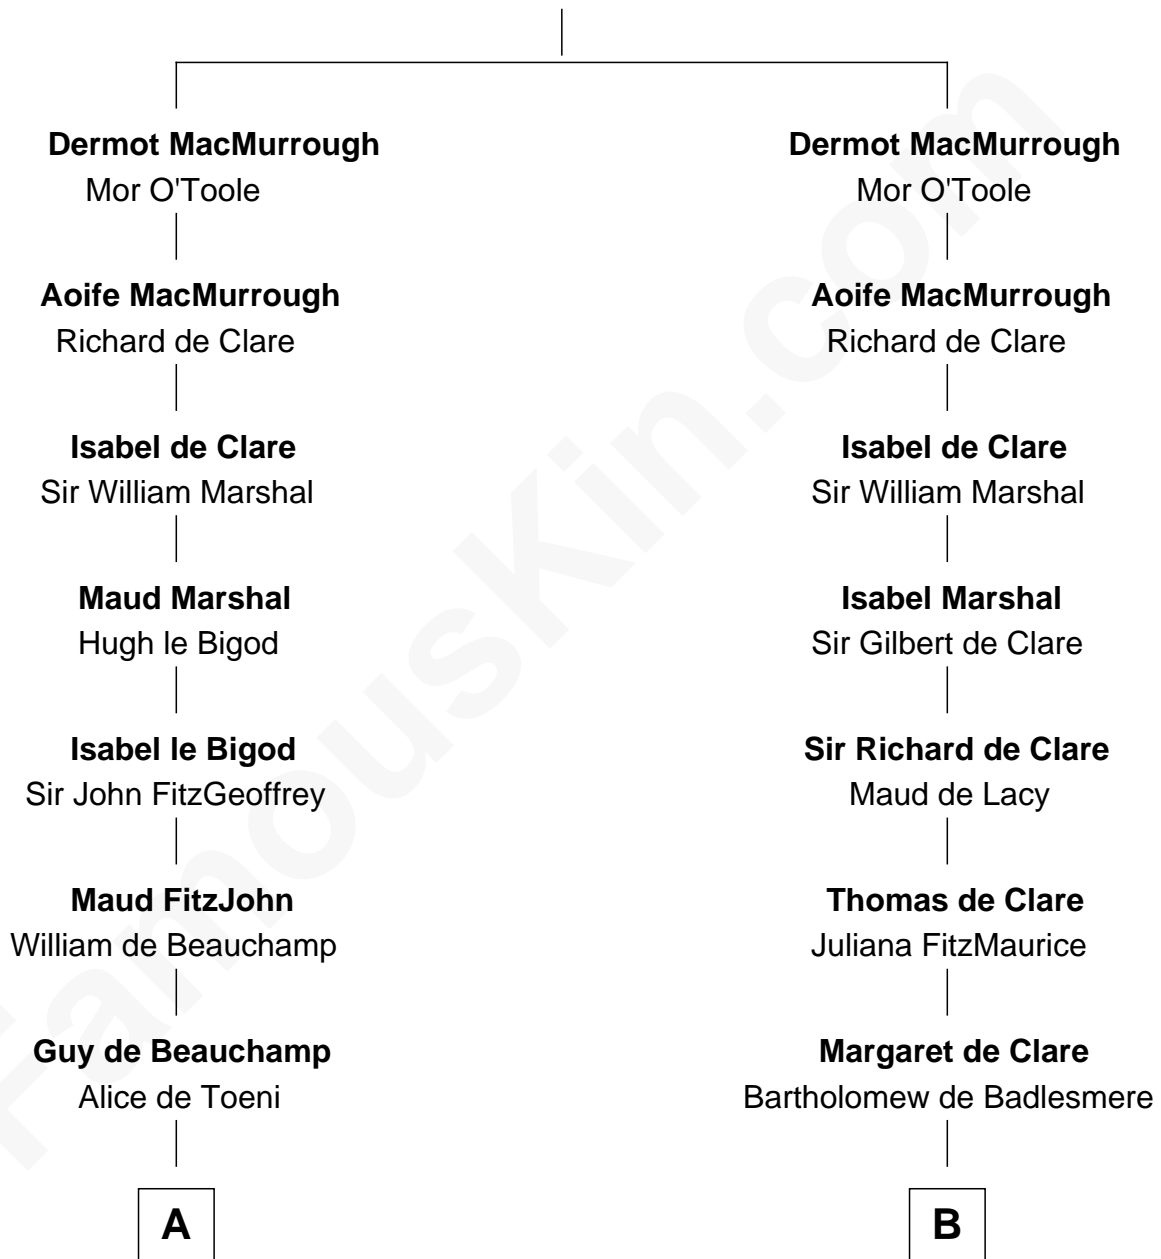

FamousKin.com

Relationship Chart of

William Floyd

Signer of the Declaration of Independence

18th cousin 3 times removed of

Rev. George Burroughs

Executed for Witchcraft, Salem 1692

Enna MacMurrough

C

Abigail Reymes
Rev. Nathaniel Brewster

Probable

Sarah Brewster
Jonathan Smith

Jonathan Smith
Elizabeth Platt

Tabitha Smith
Nicholl Floyd

William Floyd
Signer of Declaration of Independence

D

Nathaniel Burrough
Rebecca Stiles

Rev. George Burroughs
Salem Witch Trials 1692

FamousKin.com