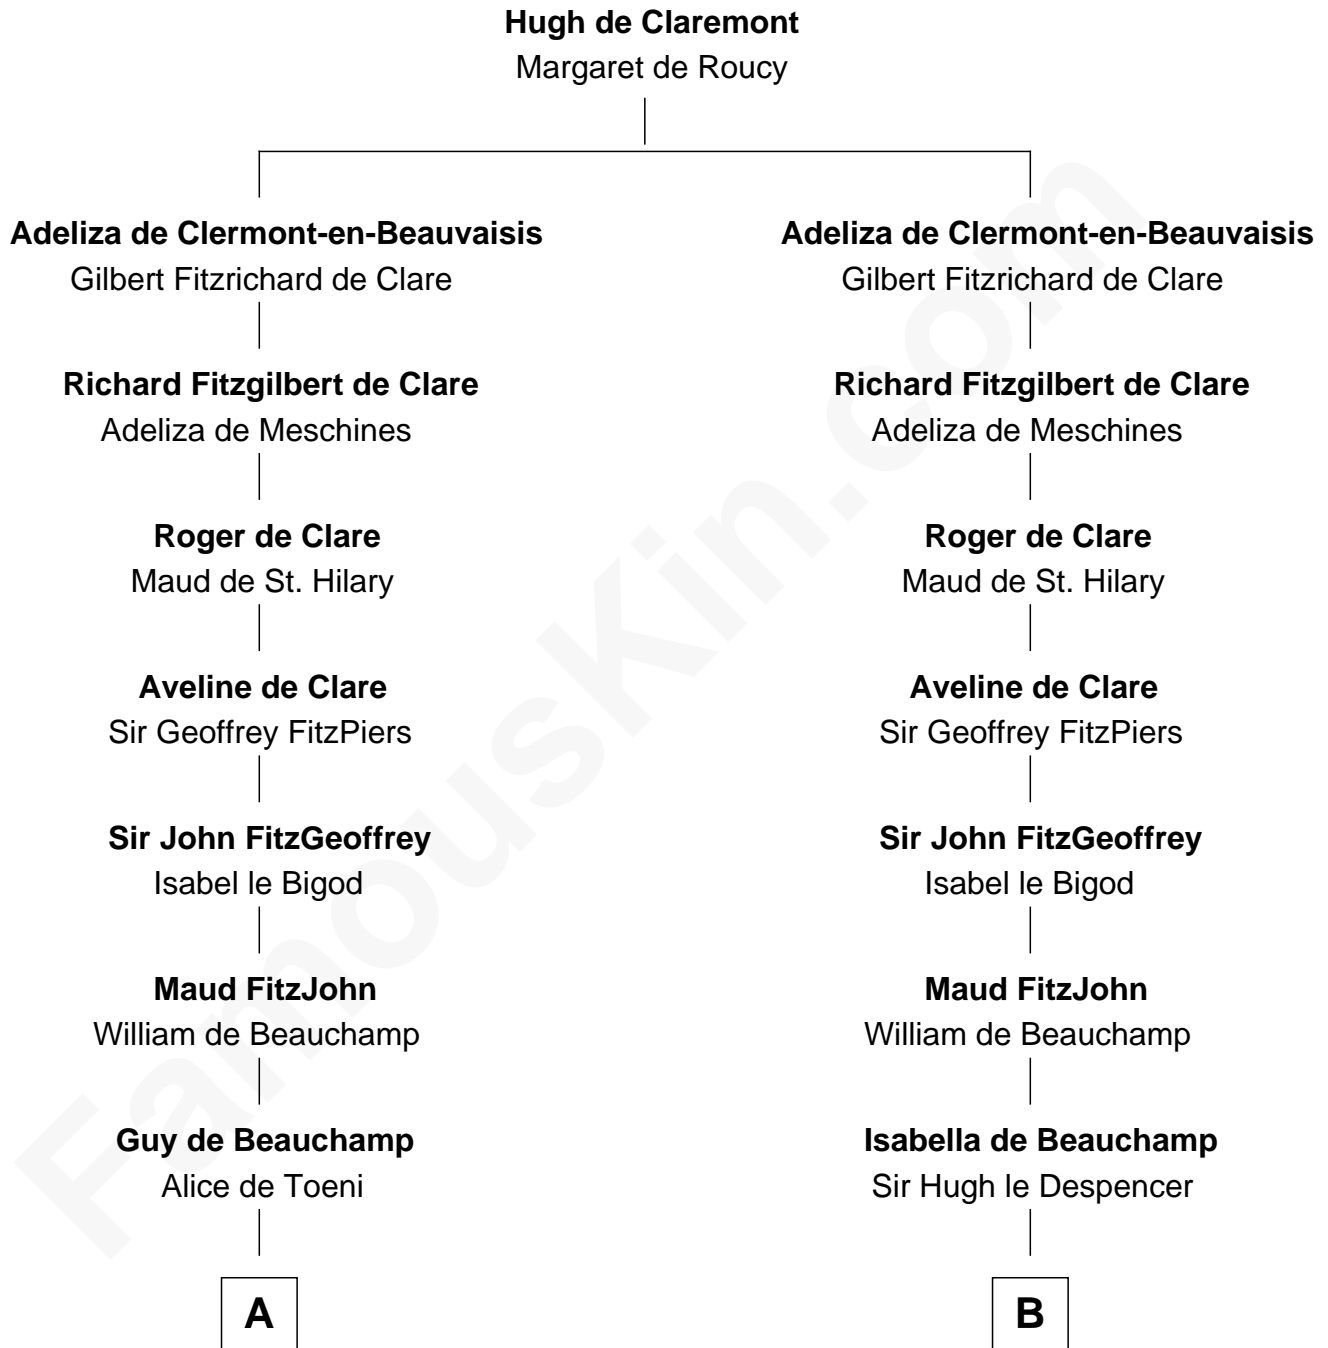

## Relationship Chart of

### William Floyd

*Signer of the Declaration of Independence*

**19th cousin 2 times removed of**

**Rev. George Burroughs**

*Executed for Witchcraft, Salem 1692*

**C**

**Abigail Reymes**  
Rev. Nathaniel Brewster