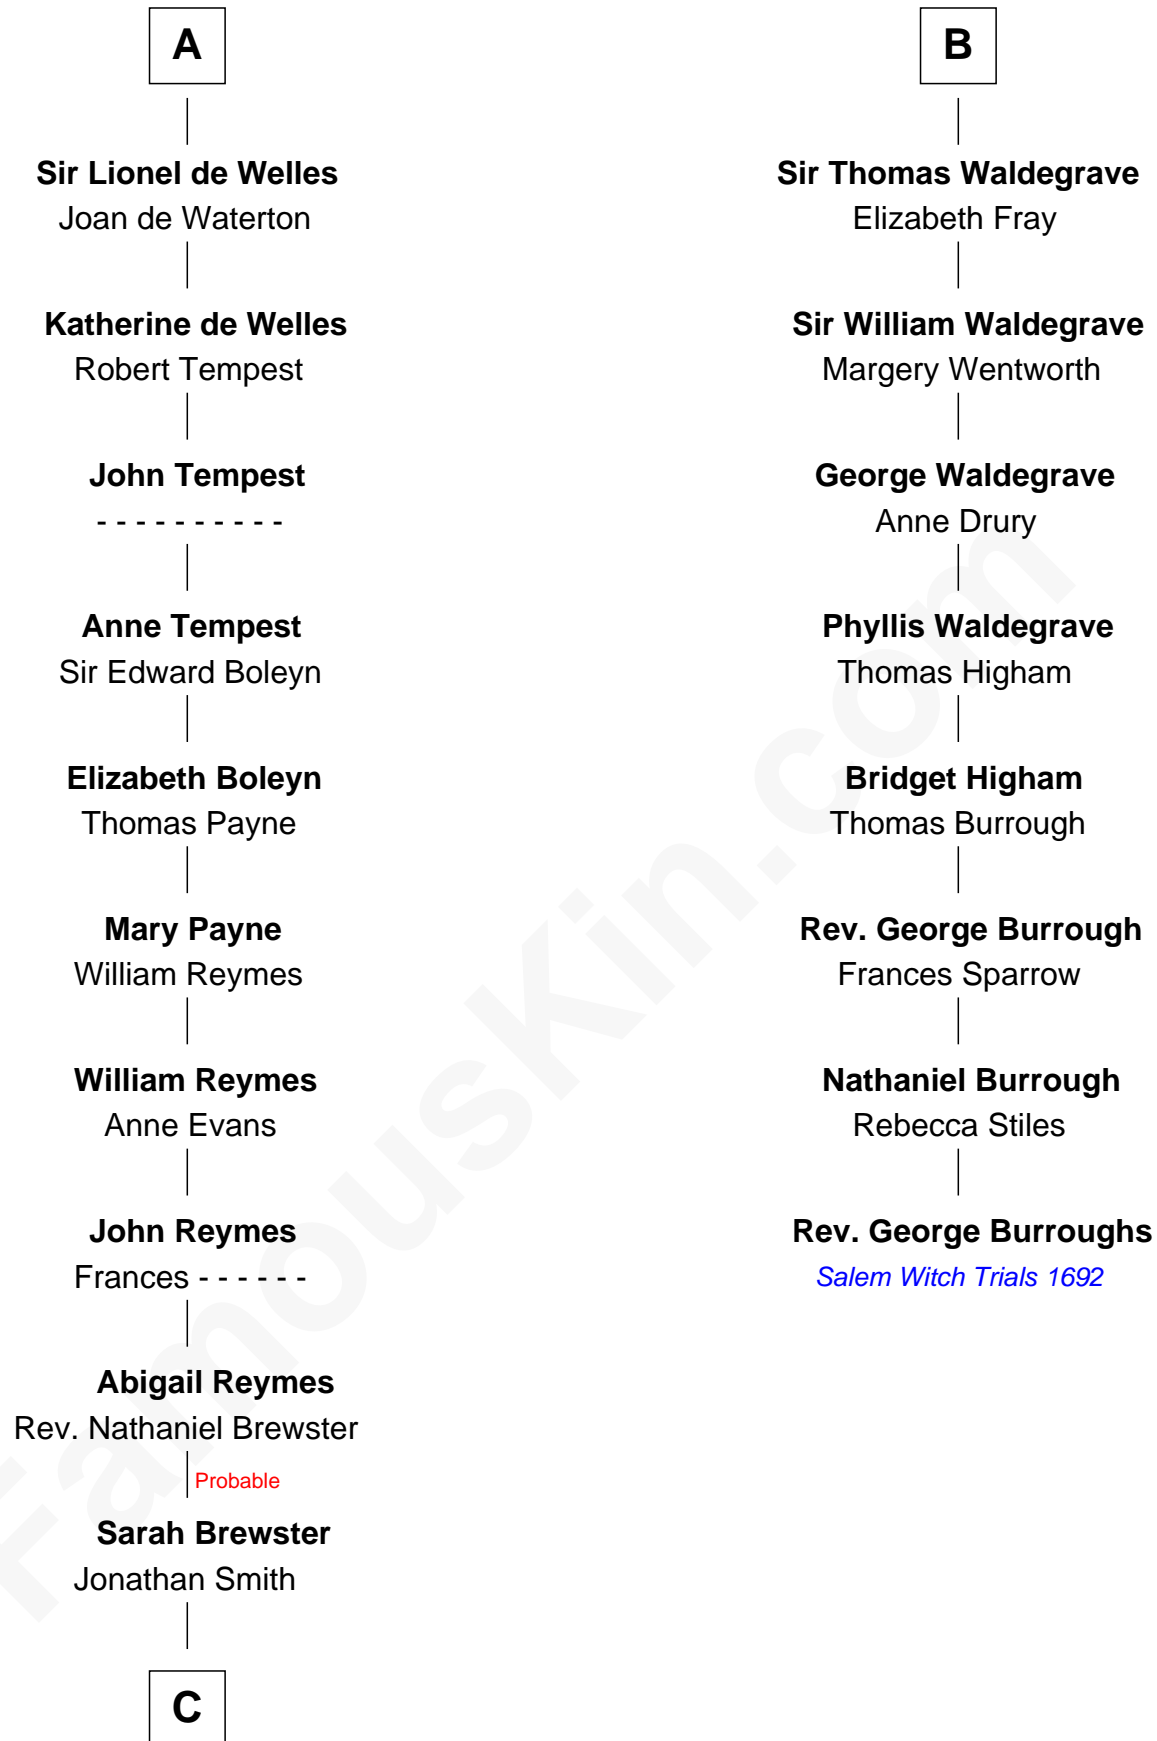

FamousKin.com

Relationship Chart of

William Floyd

Signer of the Declaration of Independence

14th cousin 5 times removed of

Rev. George Burroughs

Executed for Witchcraft, Salem 1692

Sir William Longespee

Ela of Salisbury

C

Jonathan Smith

Elizabeth Platt

Tabitha Smith

Nicholl Floyd

William Floyd

Signer of Declaration of Independence