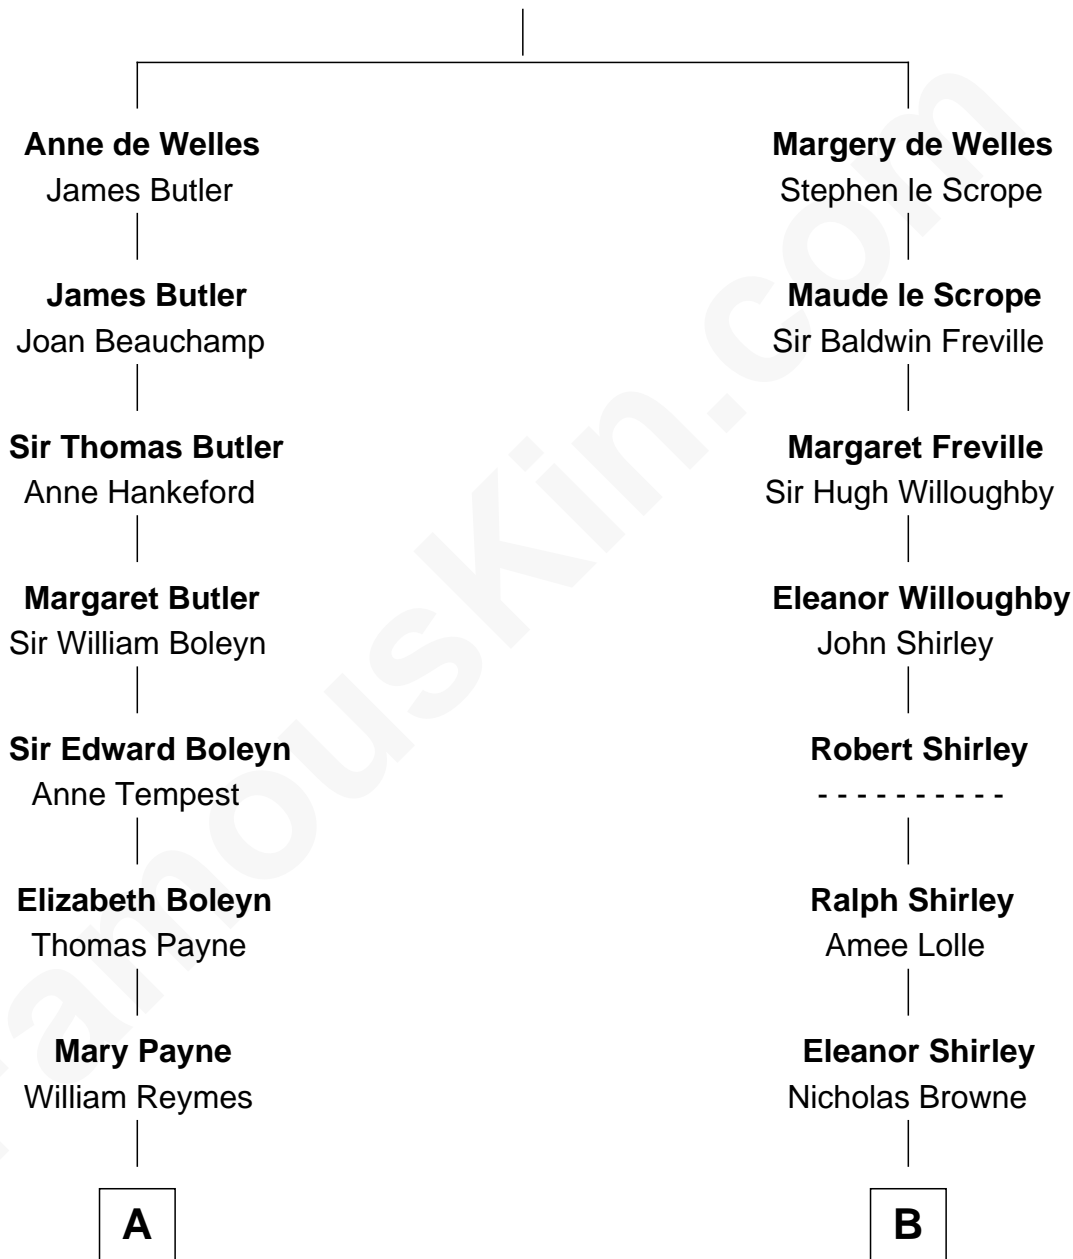

John de Welles

Maud de Roos