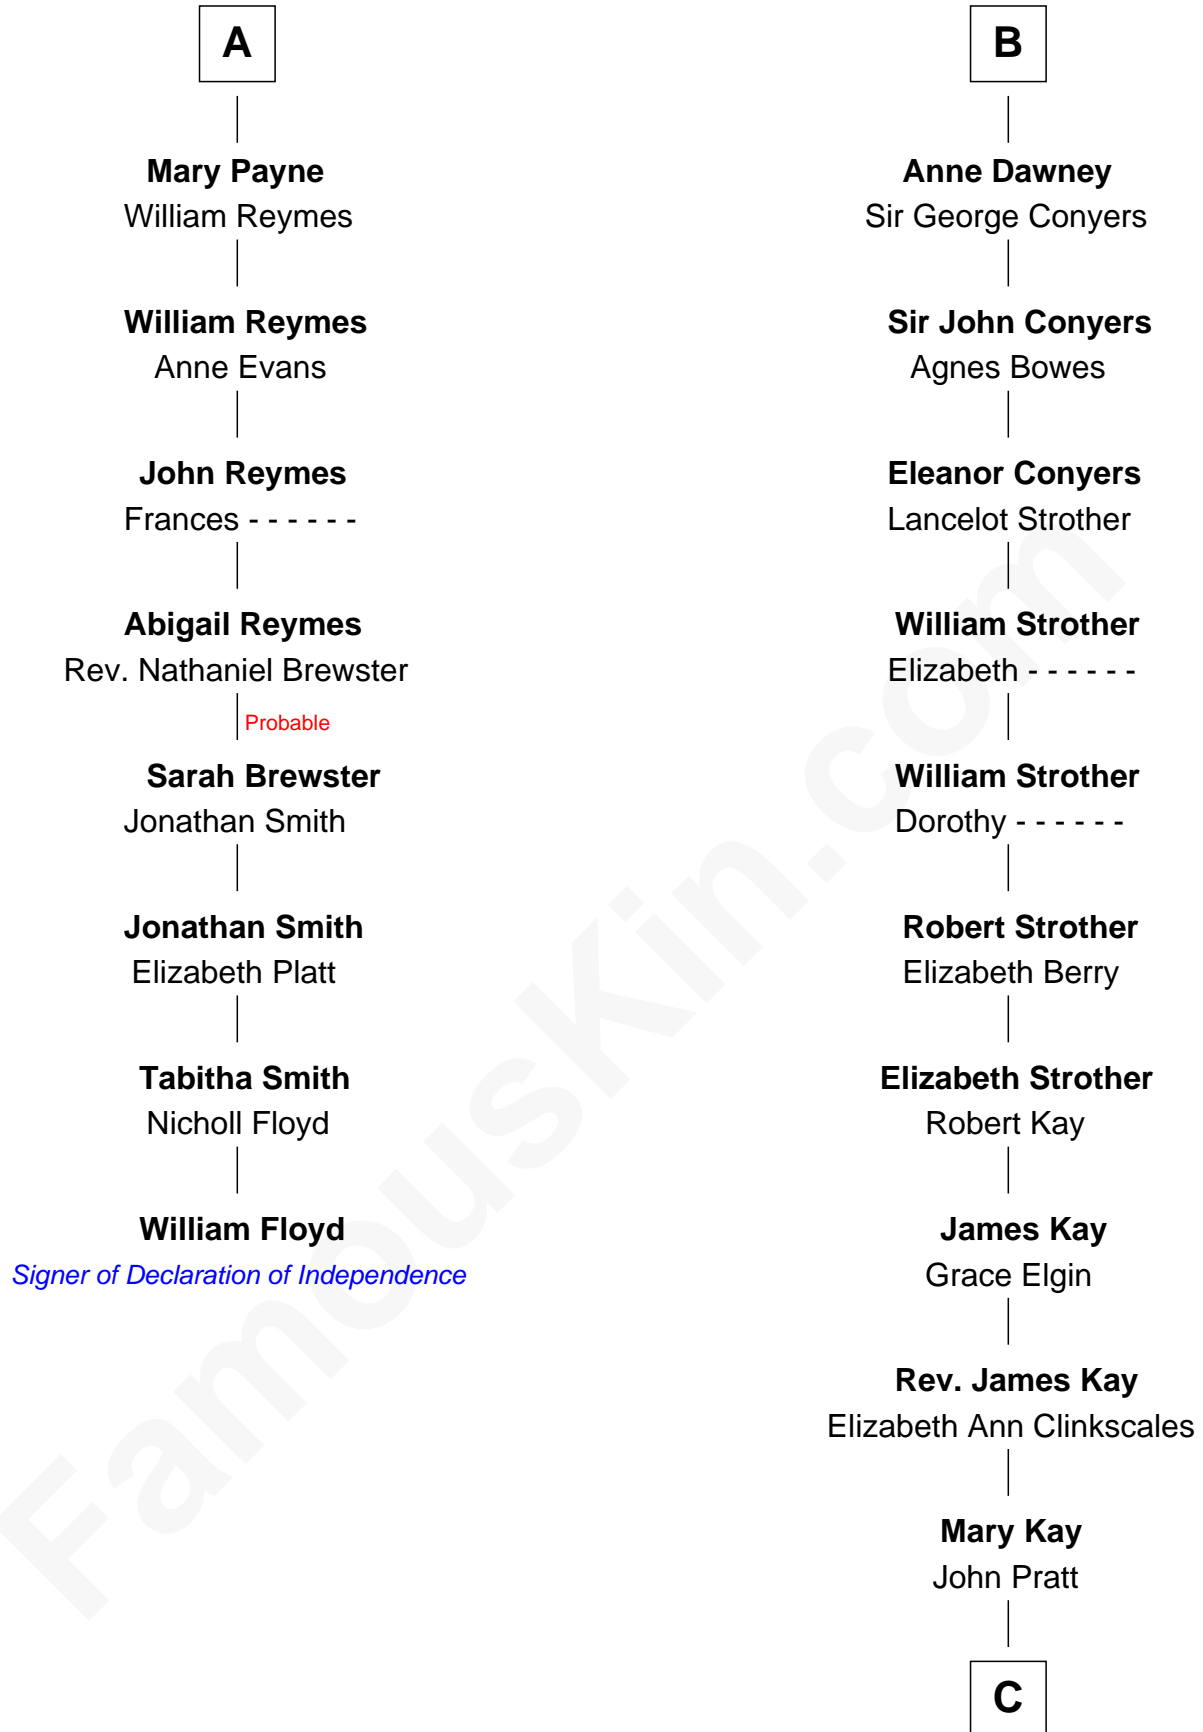

## Relationship Chart of

### William Floyd

*Signer of the Declaration of Independence*

**14th cousin 6 times removed of**

**Jimmy Carter**

*39th U.S. President*

**Richard Fitzalan**  
Eleanor Plantagenet

**C**

**James E. Pratt**

Sophonra C. Cowan

**Nina Pratt**

William Archibald Carter

**Earl Carter**

Lillian Gordy

**Jimmy Carter**

*39th U.S. President*

FamousKin.com