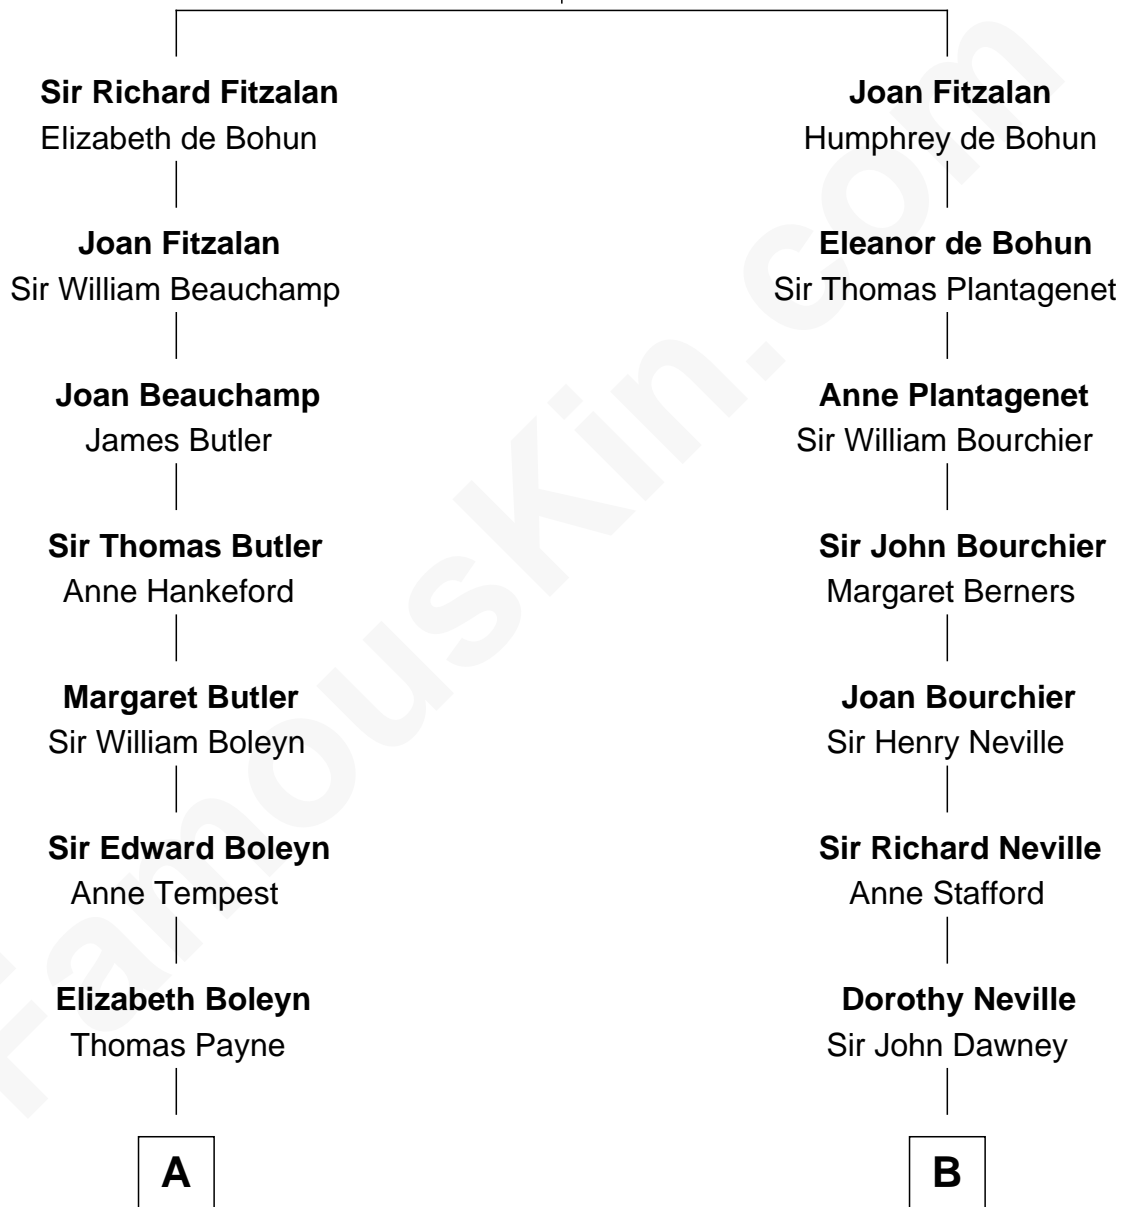

## Relationship Chart of

### William Floyd

*Signer of the Declaration of Independence*

**14th cousin 6 times removed of**

**Jimmy Carter**

*39th U.S. President*

**Richard Fitzalan**  
Eleanor Plantagenet

**C**

**James E. Pratt**

Sophonra C. Cowan

**Nina Pratt**

William Archibald Carter

**Earl Carter**

Lillian Gordy

**Jimmy Carter**

*39th U.S. President*

FamousKin.com