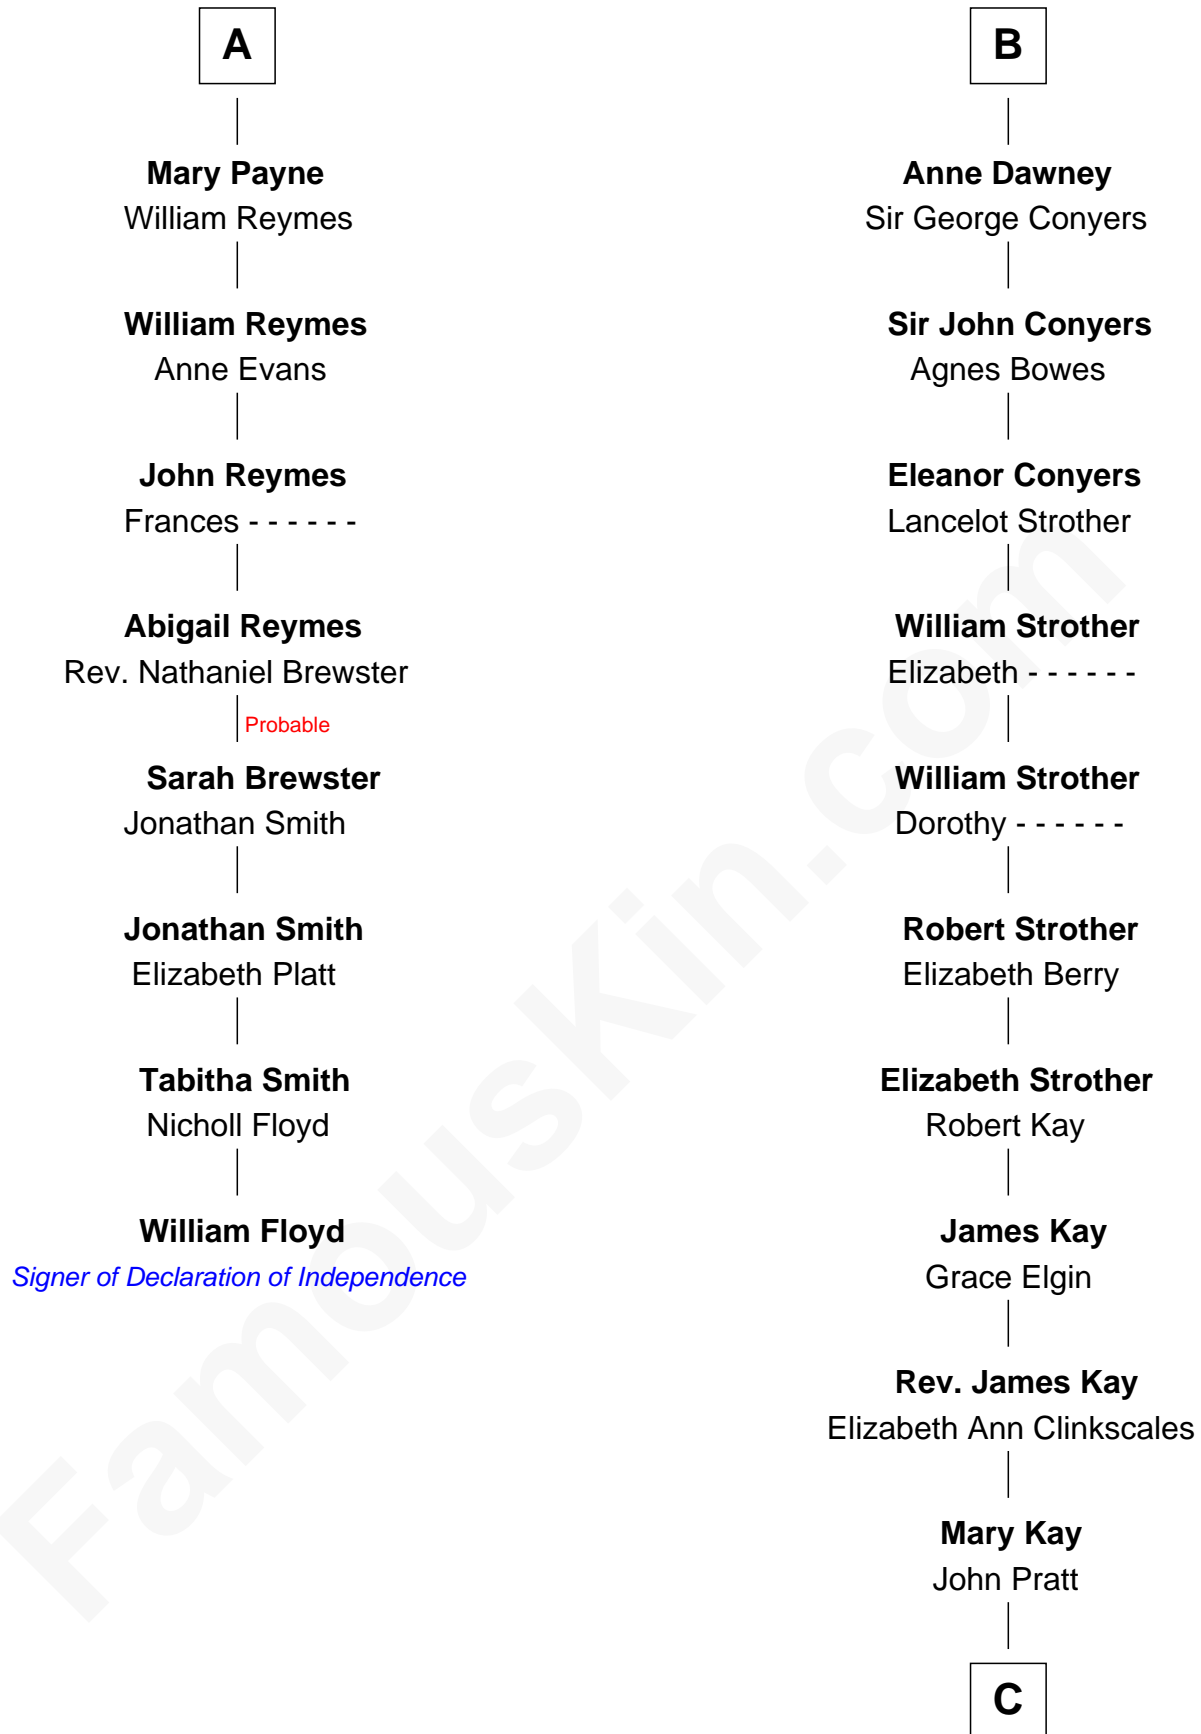

FamousKin.com

Relationship Chart of

William Floyd

Signer of the Declaration of Independence

14th cousin 6 times removed of

Jimmy Carter

39th U.S. President

Sir William de Bohun
Elizabeth de Badlesmere

C

James E. Pratt

Sophonra C. Cowan

Nina Pratt

William Archibald Carter

Earl Carter

Lillian Gordy

Jimmy Carter

39th U.S. President

FamousKin.com