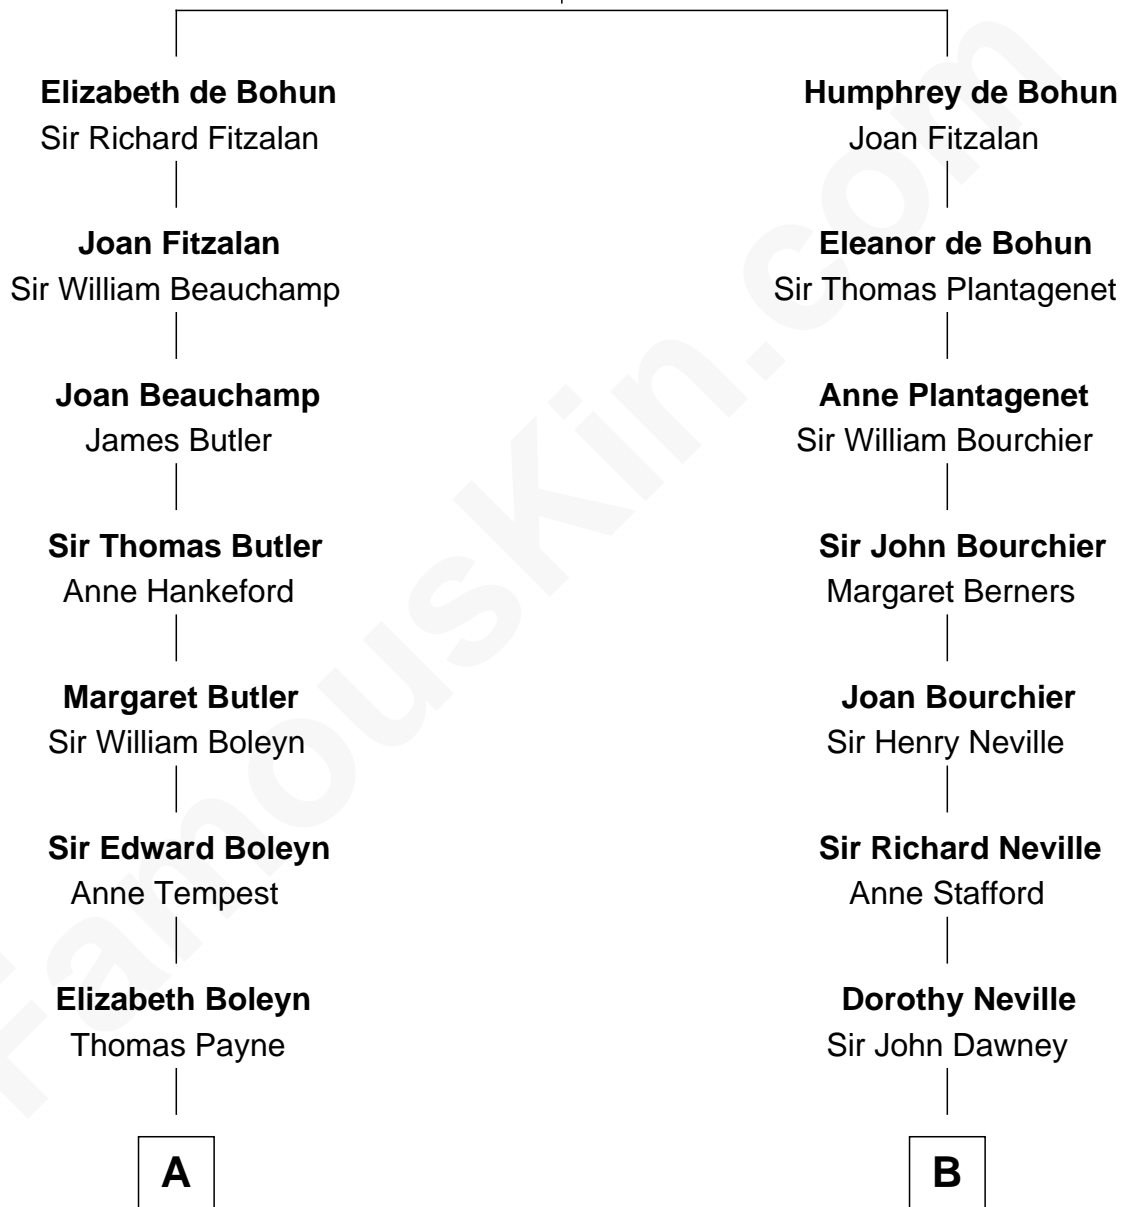

FamousKin.com

Relationship Chart of

William Floyd

Signer of the Declaration of Independence

14th cousin 6 times removed of

Jimmy Carter

39th U.S. President

Sir William de Bohun
Elizabeth de Badlesmere

C

James E. Pratt

Sophonra C. Cowan

Nina Pratt

William Archibald Carter

Earl Carter

Lillian Gordy

Jimmy Carter

39th U.S. President

FamousKin.com