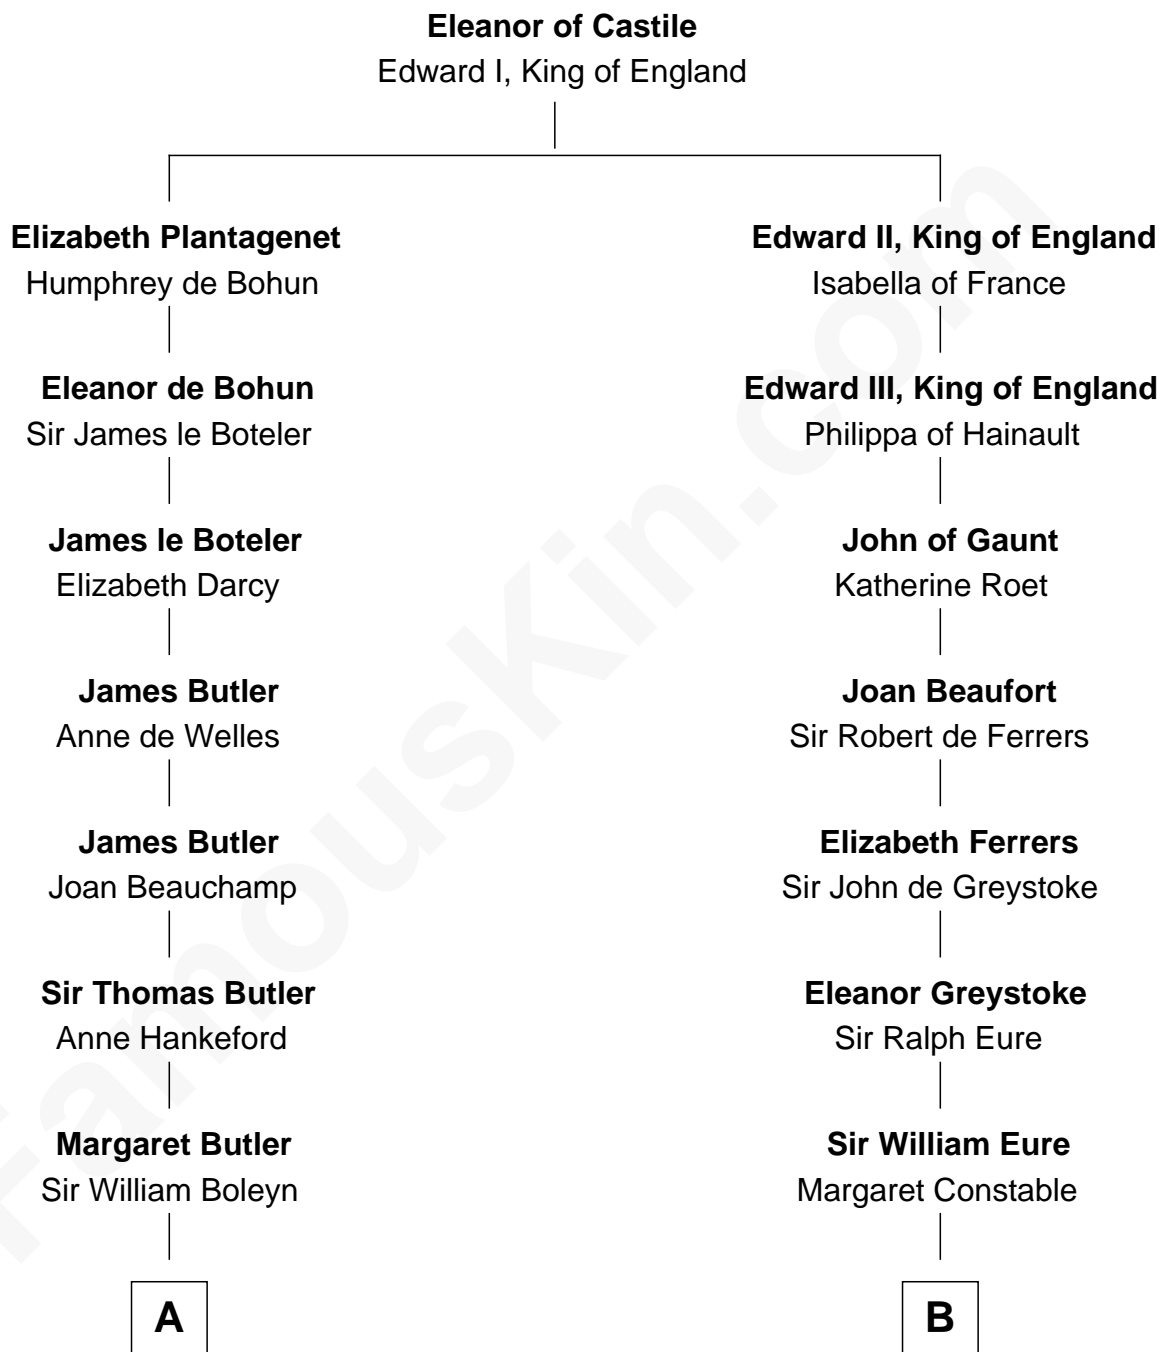

FamousKin.com

Relationship Chart of

William Floyd

Signer of the Declaration of Independence

16th cousin 4 times removed of

William Howard Taft

27th U.S. President

C

Rhoda Rawson

Aaron Taft

Peter Rawson Taft

Sylvia Howard

Alphonso Taft

Louisa Maria Torrey

William Howard Taft

27th U.S. President