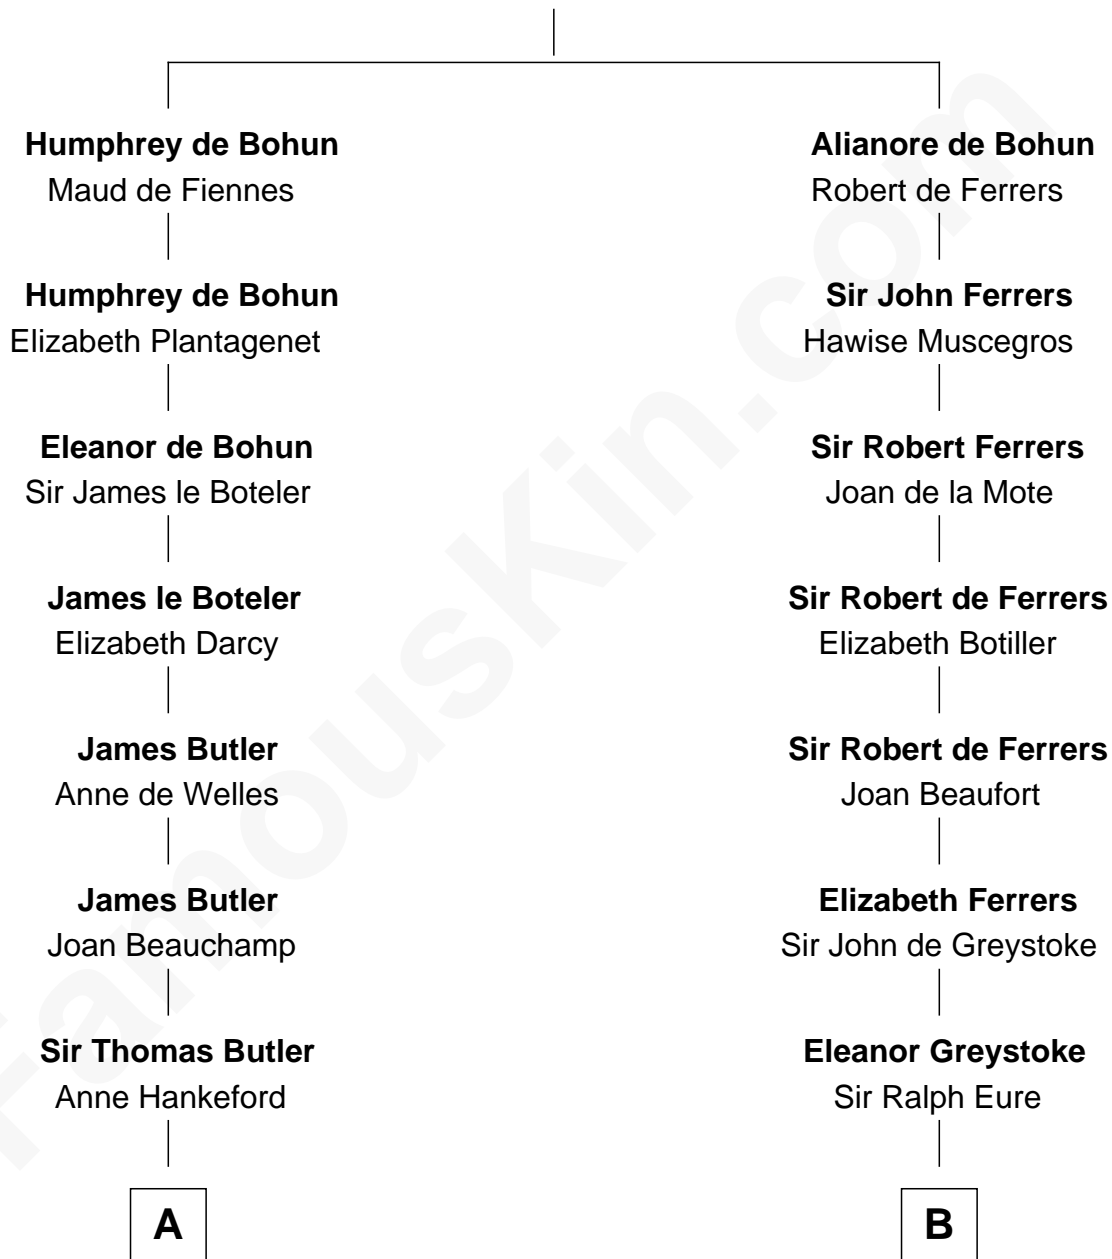

## Relationship Chart of

### William Floyd

*Signer of the Declaration of Independence*

17th cousin 4 times removed of

### William Howard Taft

*27th U.S. President*

**Sir Humphrey de Bohun**

Eleanor de Braiose

**C**

**Abner Rawson**

Mary Allen

**Rhoda Rawson**

Aaron Taft

**Peter Rawson Taft**

Sylvia Howard

**Alphonso Taft**

Louisa Maria Torrey

**William Howard Taft**

*27th U.S. President*

FamousKin.com