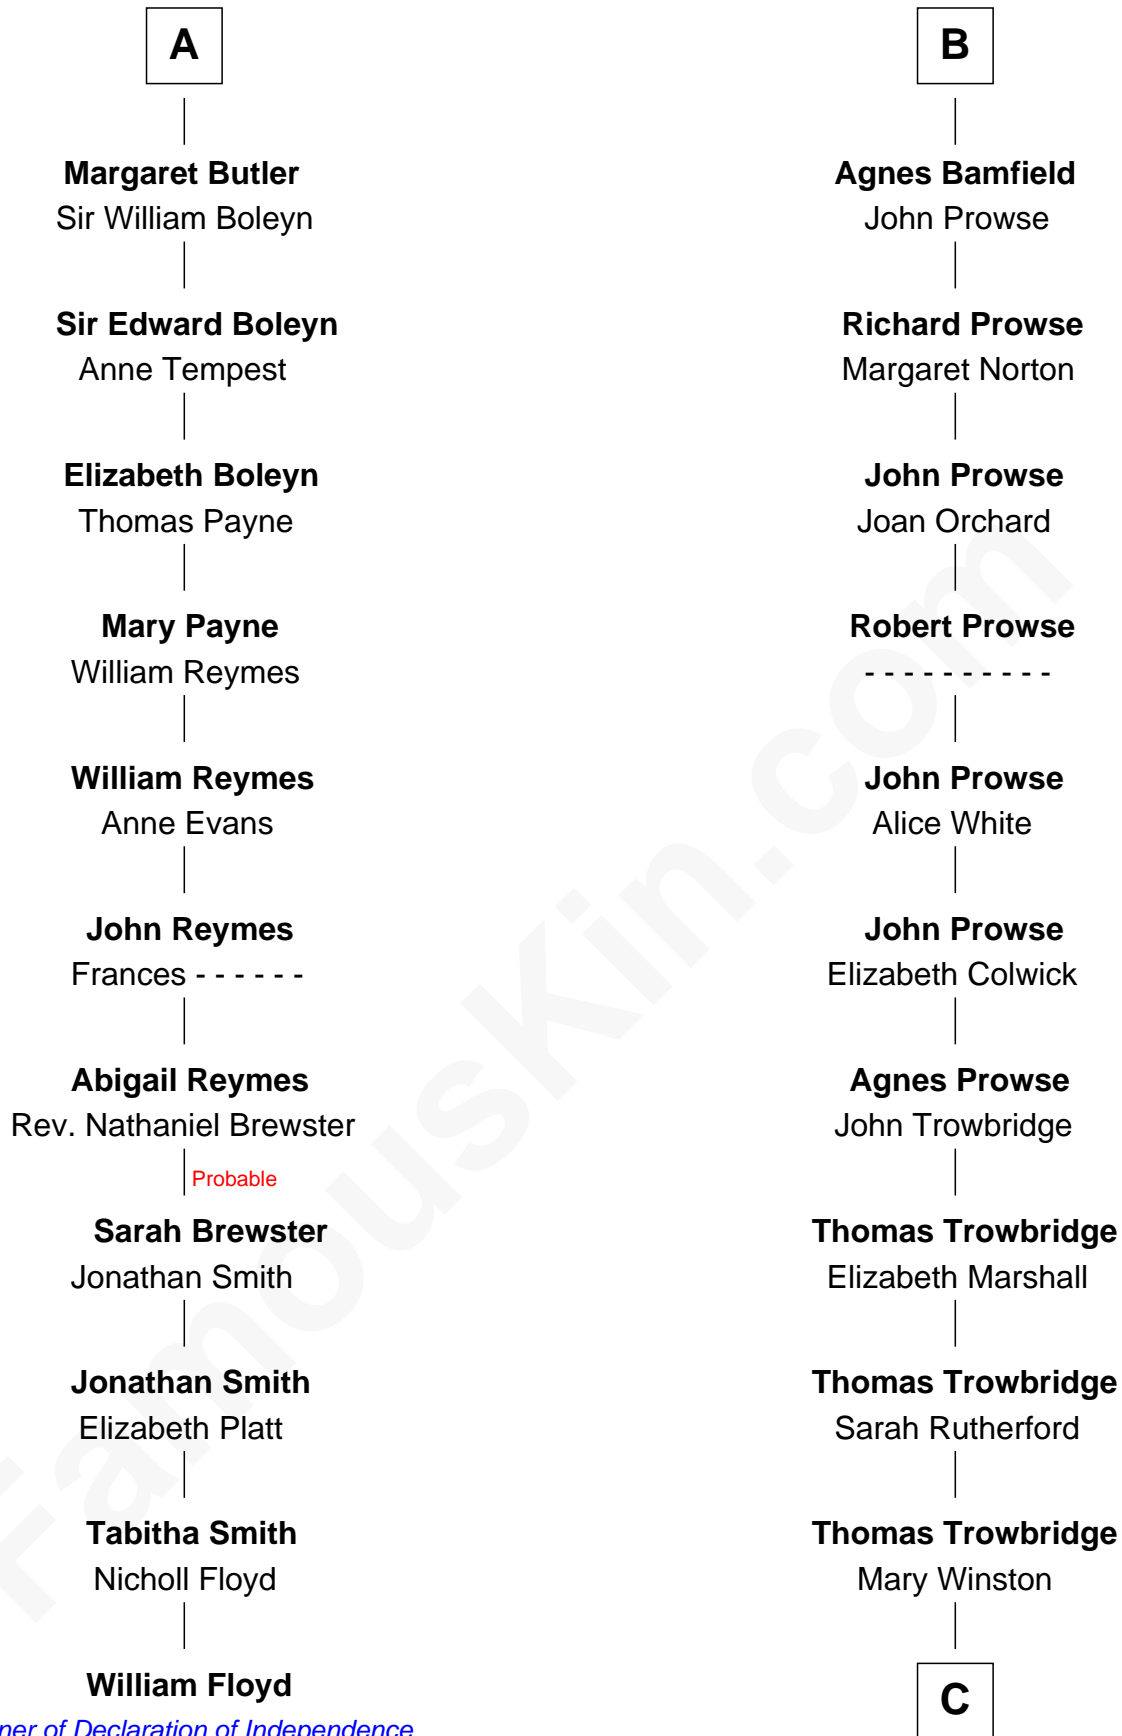

## Relationship Chart of

### William Floyd

*Signer of the Declaration of Independence*

17th cousin 4 times removed of

### Rutherford B. Hayes

*19th U.S. President*

**Sir Geoffrey FitzPiers**

Aveline de Clare

**C**

|  
**Sarah Trowbridge**

John Russell

|  
**Rebecca Russell**

Ezekiel Hayes

|  
**Rutherford Hayes**

Chloe Smith

|  
**Rutherford Hayes**

Sophia Birchard

|  
**Rutherford B. Hayes**

*19th U.S. President*

FamousKin.com