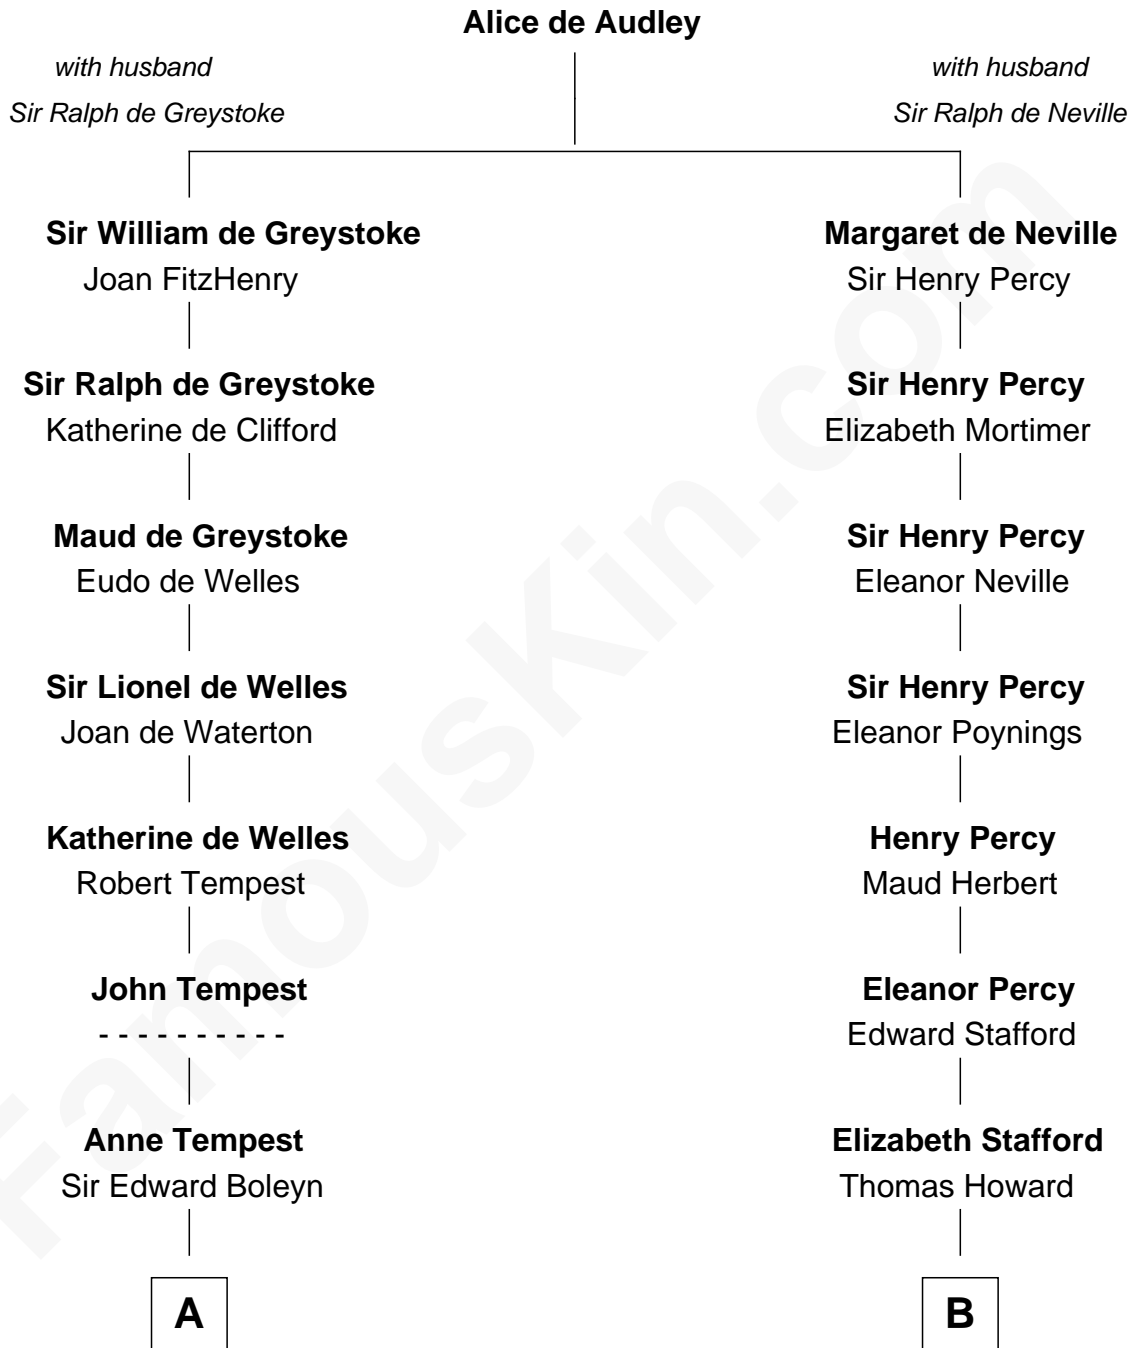

## Relationship Chart of

### William Floyd

*Signer of the Declaration of Independence*

15th cousin 2 times removed of

### Francis Scott Key

*Author of "The Star Spangled Banner"*

**A**

**Elizabeth Boleyn**

Thomas Payne

**Mary Payne**

William Reymes

**William Reymes**