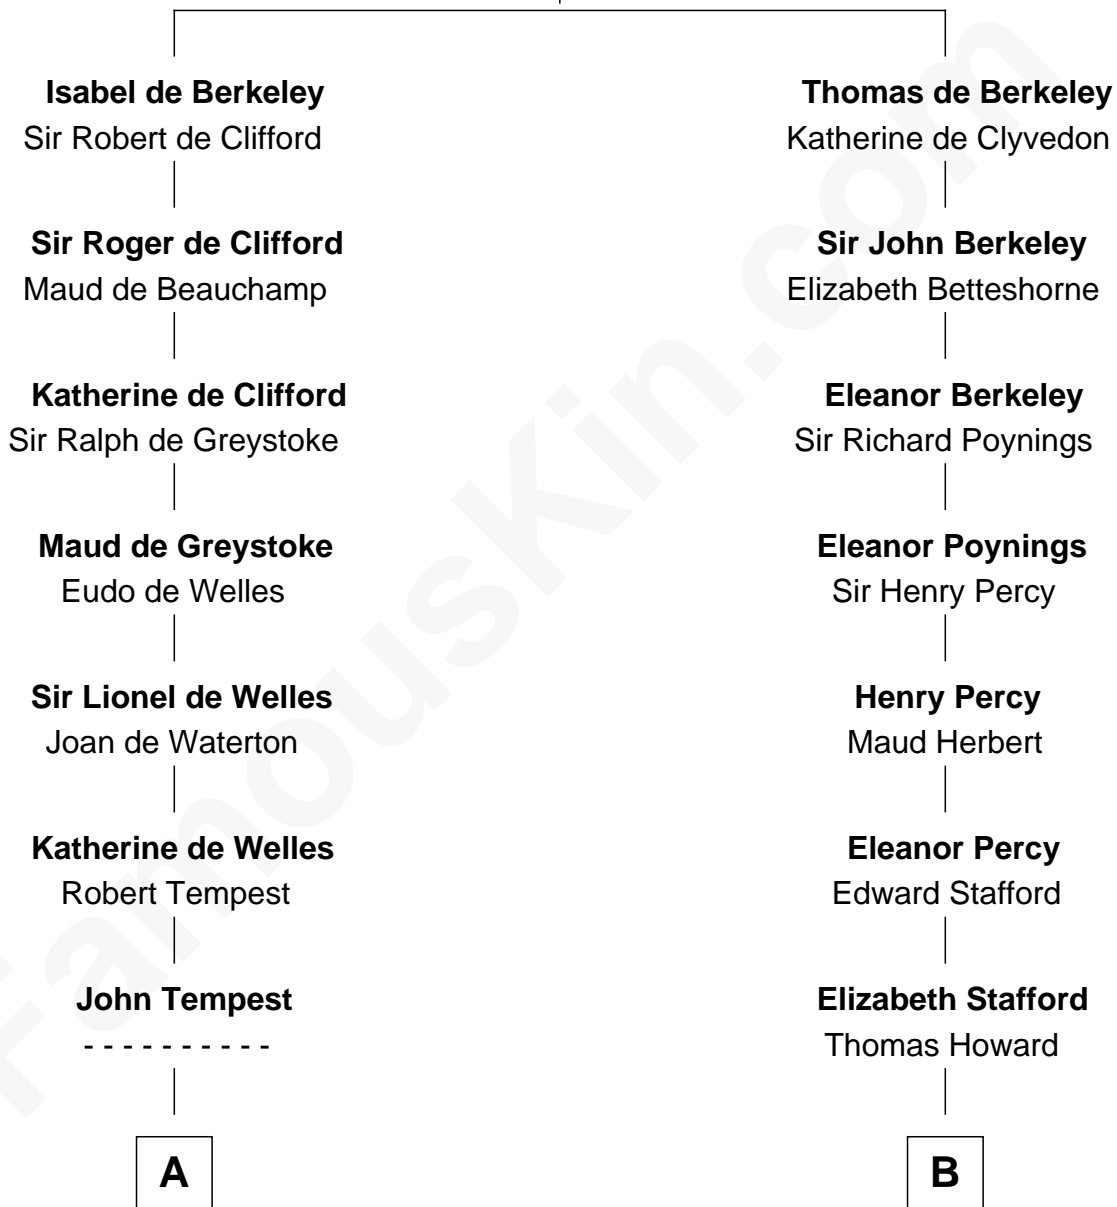

FamousKin.com

Relationship Chart of

William Floyd

Signer of the Declaration of Independence

16th cousin 1 time removed of

Francis Scott Key

Author of "The Star Spangled Banner"

Sir Maurice de Berkeley

Eve la Zouche

A

Anne Tempest
Sir Edward Boleyn

Elizabeth Boleyn
Thomas Payne

Mary Payne
William Reymes

William Reymes
Anne Evans

John Reymes
Frances - - - - -

Abigail Reymes
Rev. Nathaniel Brewster

Probable

Sarah Brewster
Jonathan Smith

Jonathan Smith
Elizabeth Platt

Tabitha Smith
Nicholl Floyd

William Floyd

Signer of Declaration of Independence

B

Sir Henry Howard
Frances de Vere