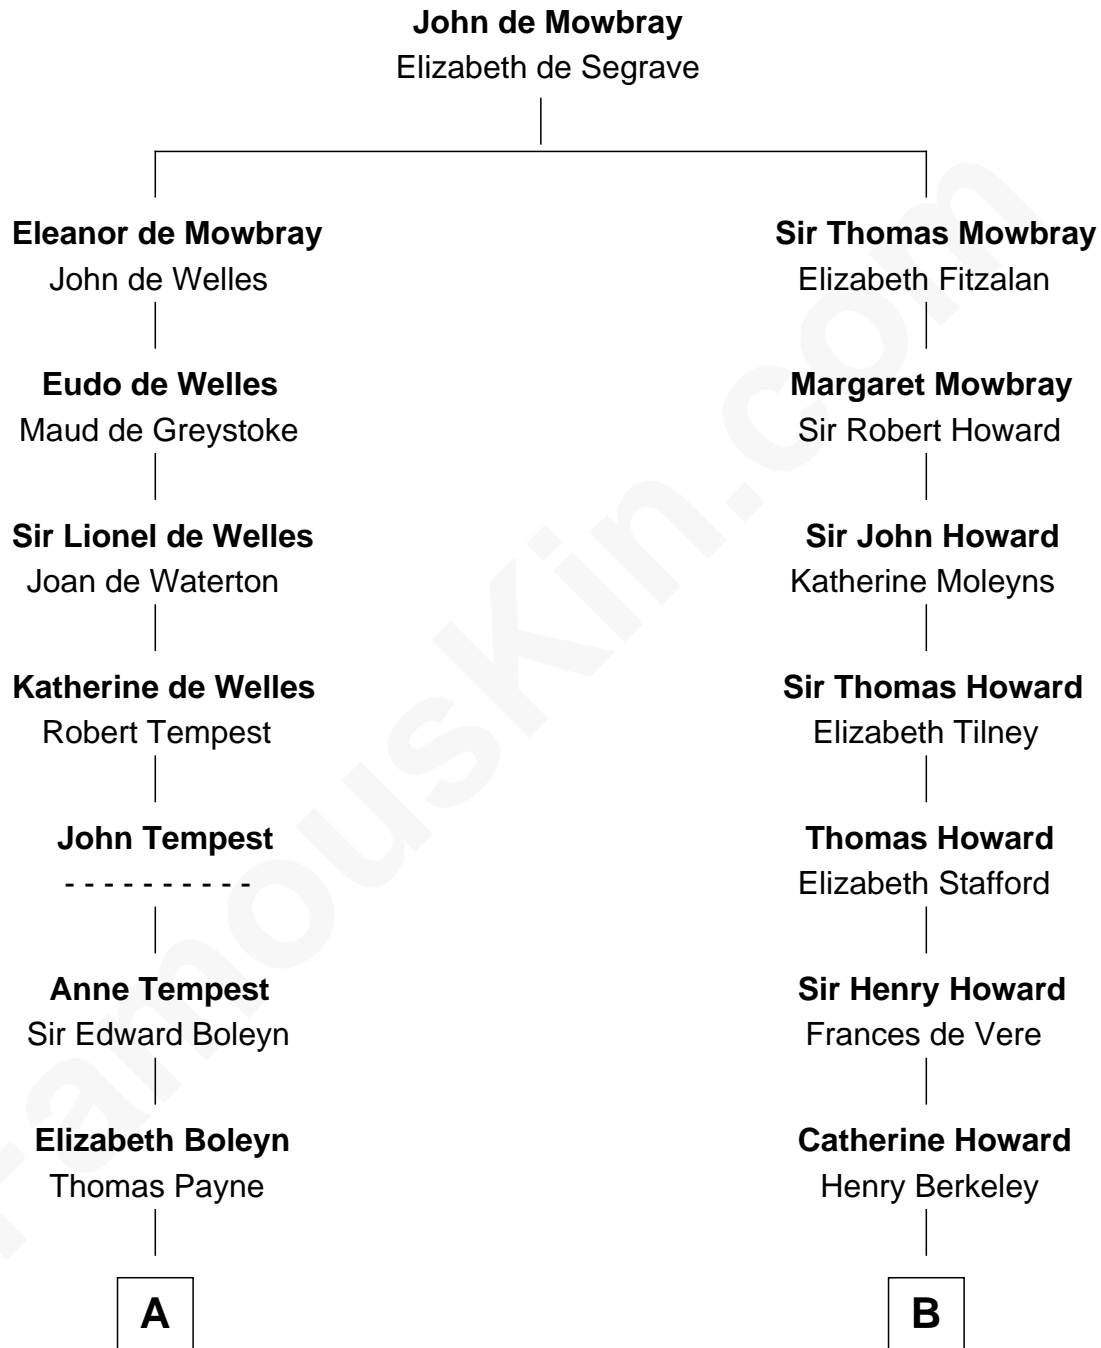

## Relationship Chart of

### William Floyd

Signer of the Declaration of Independence

14th cousin 1 time removed of

**Francis Scott Key**

Author of "The Star Spangled Banner"

**A**

**Mary Payne**  
William Reymes

**William Reymes**  
Anne Evans