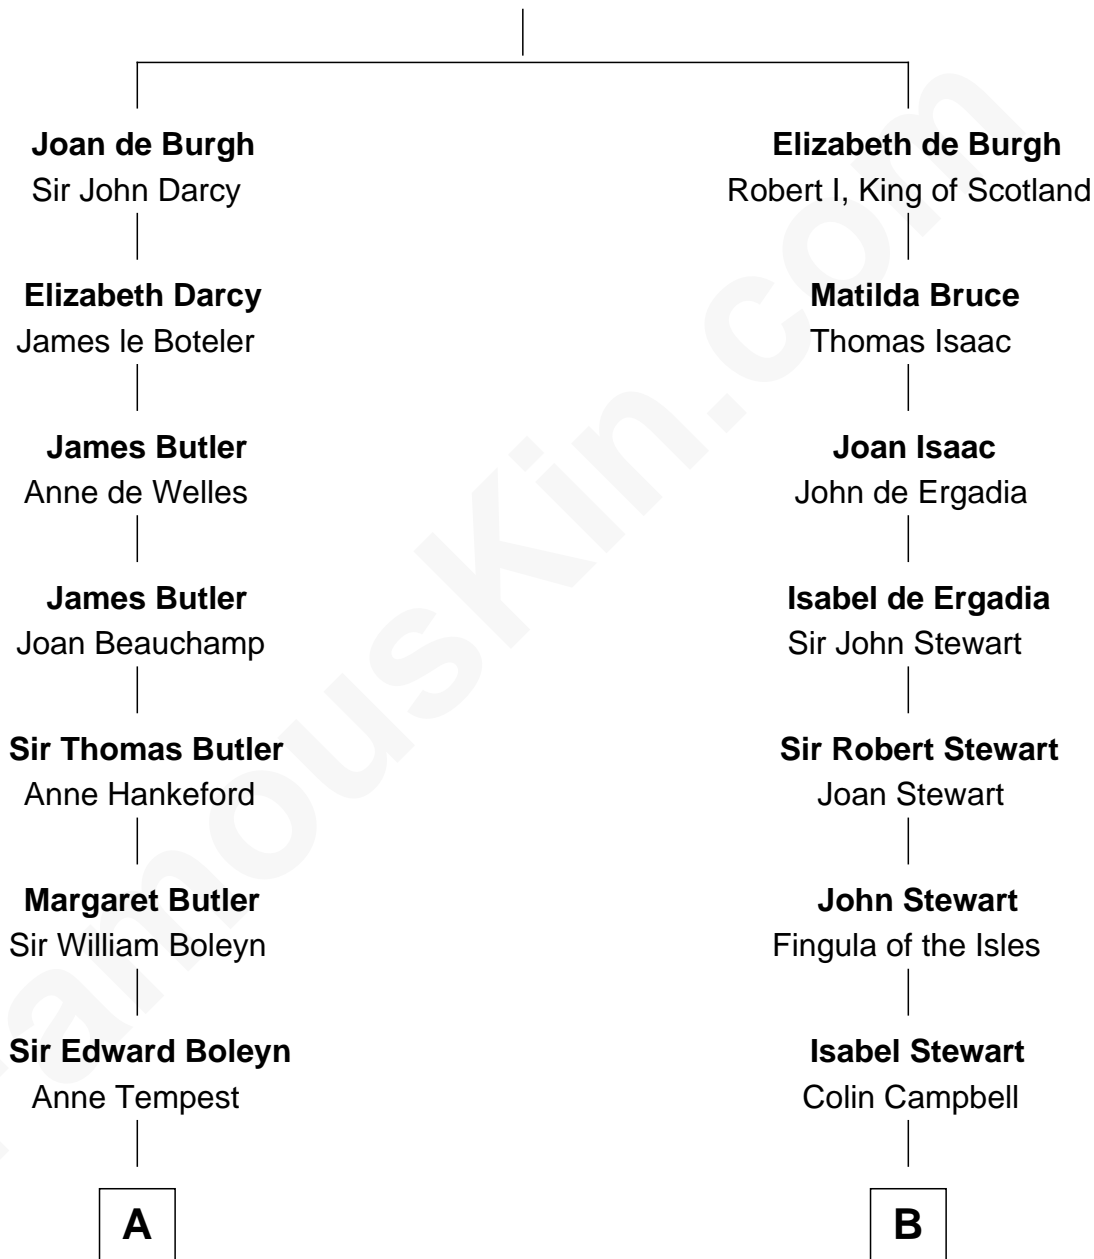

FamousKin.com

Relationship Chart of

William Floyd

Signer of the Declaration of Independence

15th cousin 4 times removed of

Emily Post

American Author on Etiquette

Sir Richard de Burgh

Margaret - - - - -

C

—
Marian Bruce

William Price

—
Bruce Price

Mary Josephine Lee

—
Emily Post

American Author on Etiquette