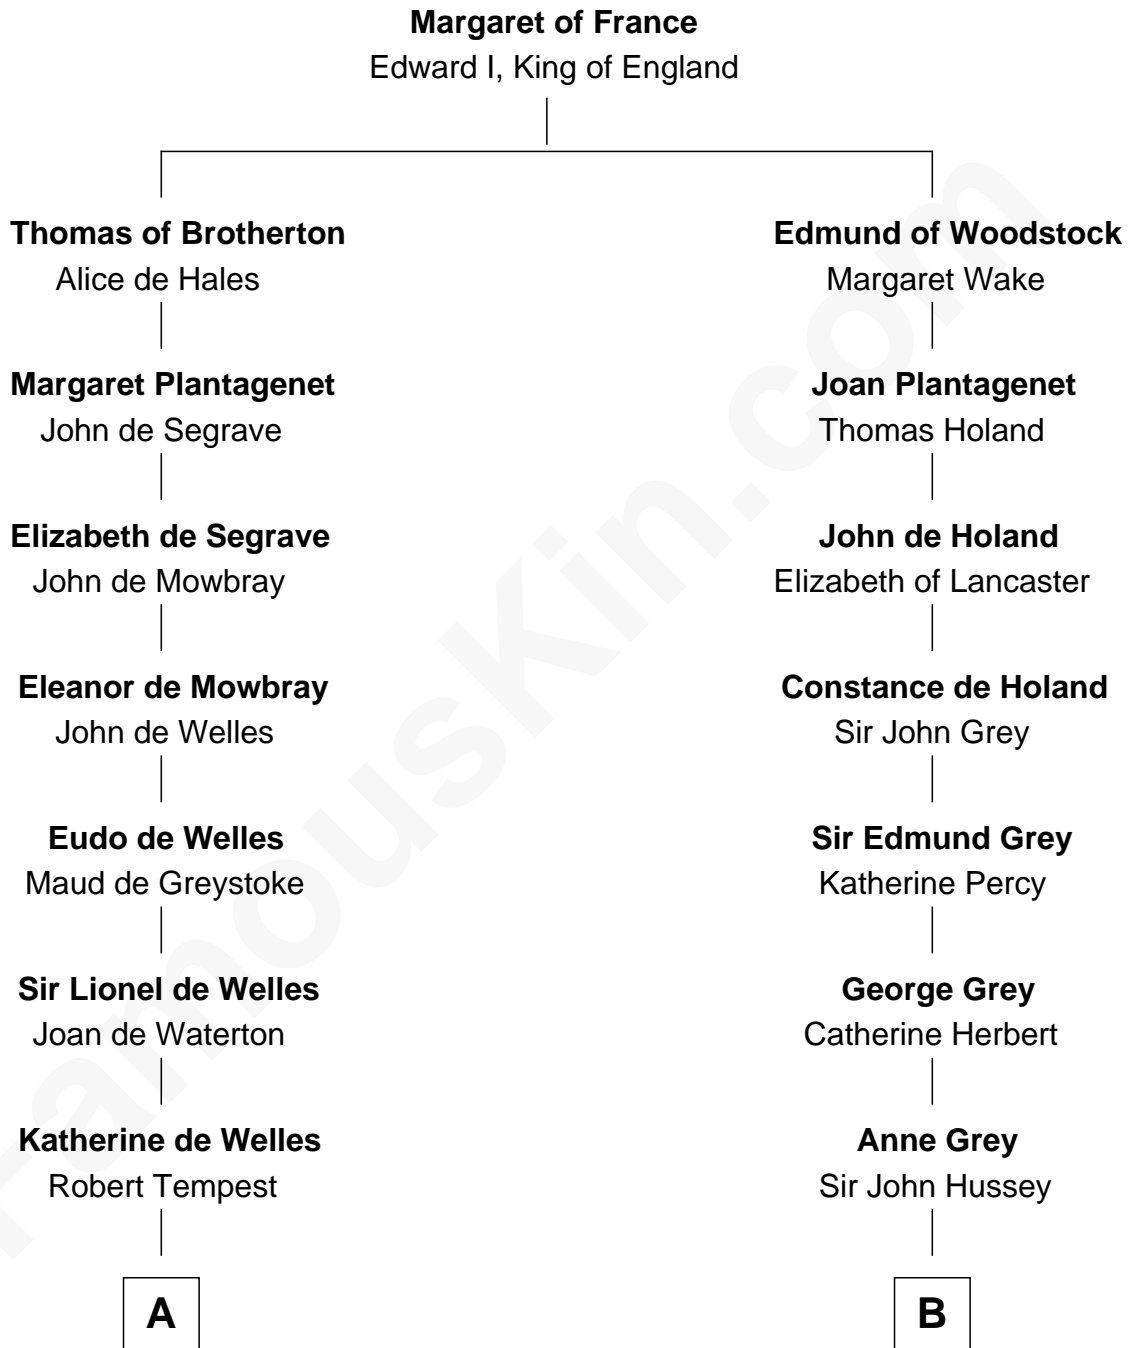

FamousKin.com

Relationship Chart of

William Floyd

Signer of the Declaration of Independence

17th cousin 3 times removed of

Camilla Parker Bowles

Queen Consort of the United Kingdom

C

George Keppel

Alice Frederica Edmonstone

Sonia Rosemary Keppel

Roland Calvert Cubitt

Rosalind Maud Cubitt

Bruce Middleton Hope Shand

Camilla Parker Bowles

Queen Consort