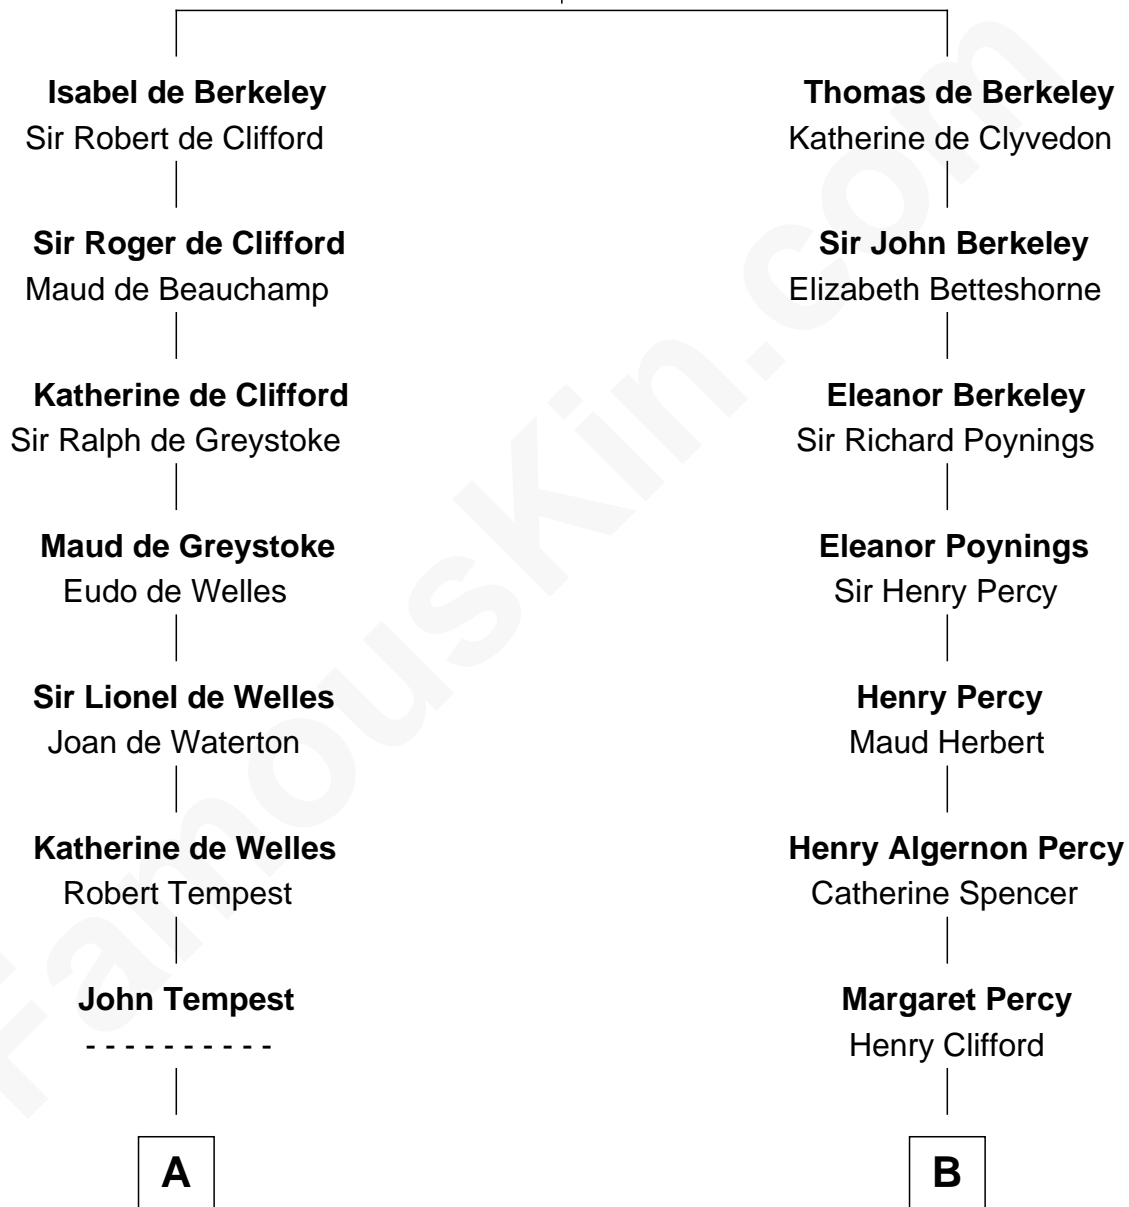

## Relationship Chart of

### William Floyd

*Signer of the Declaration of Independence*

**16th cousin 4 times removed of**

### Camilla Parker Bowles

*Queen Consort of the United Kingdom*

**Sir Maurice de Berkeley**

Eve la Zouche

C

**George Keppel**

Alice Frederica Edmonstone

**Sonia Rosemary Keppel**