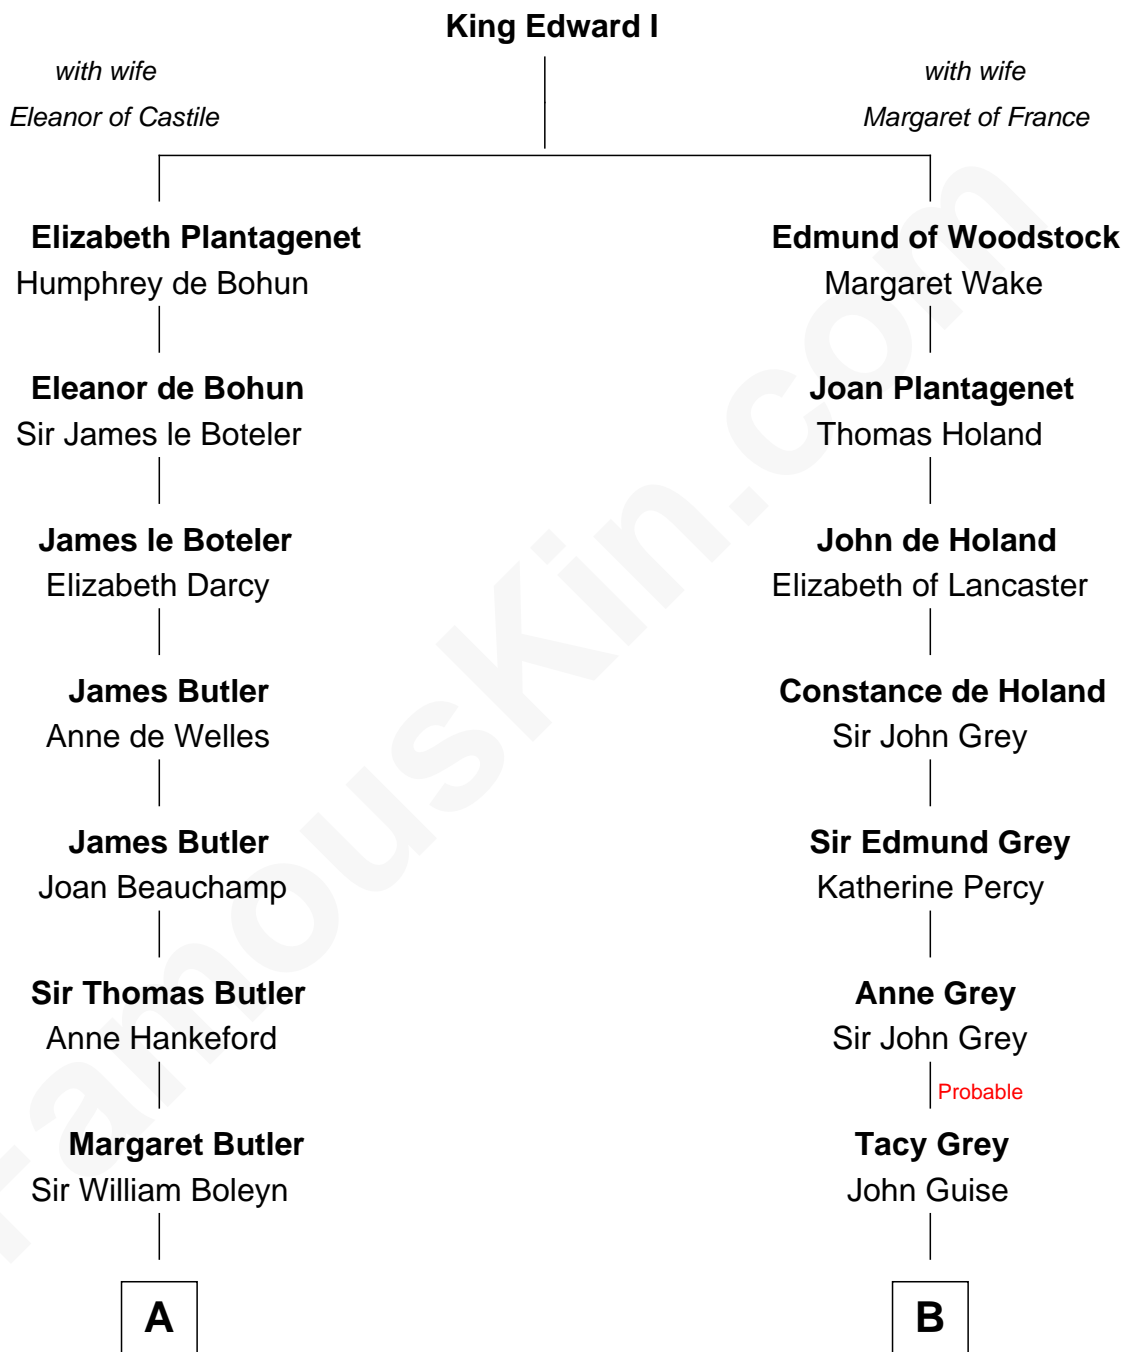

FamousKin.com Relationship Chart of

William Floyd

Signer of the Declaration of Independence

16th cousin 4 times removed of

Raquel Welch

Movie Actress

C

Justin Smith Hall
Sarah Mehitable Stanford

Emery Stanford Hall
Clara Louise Adams

Josephine Sarah Hall
Armando Carlos Tejada

Raquel Welch
aka Raquel Welch