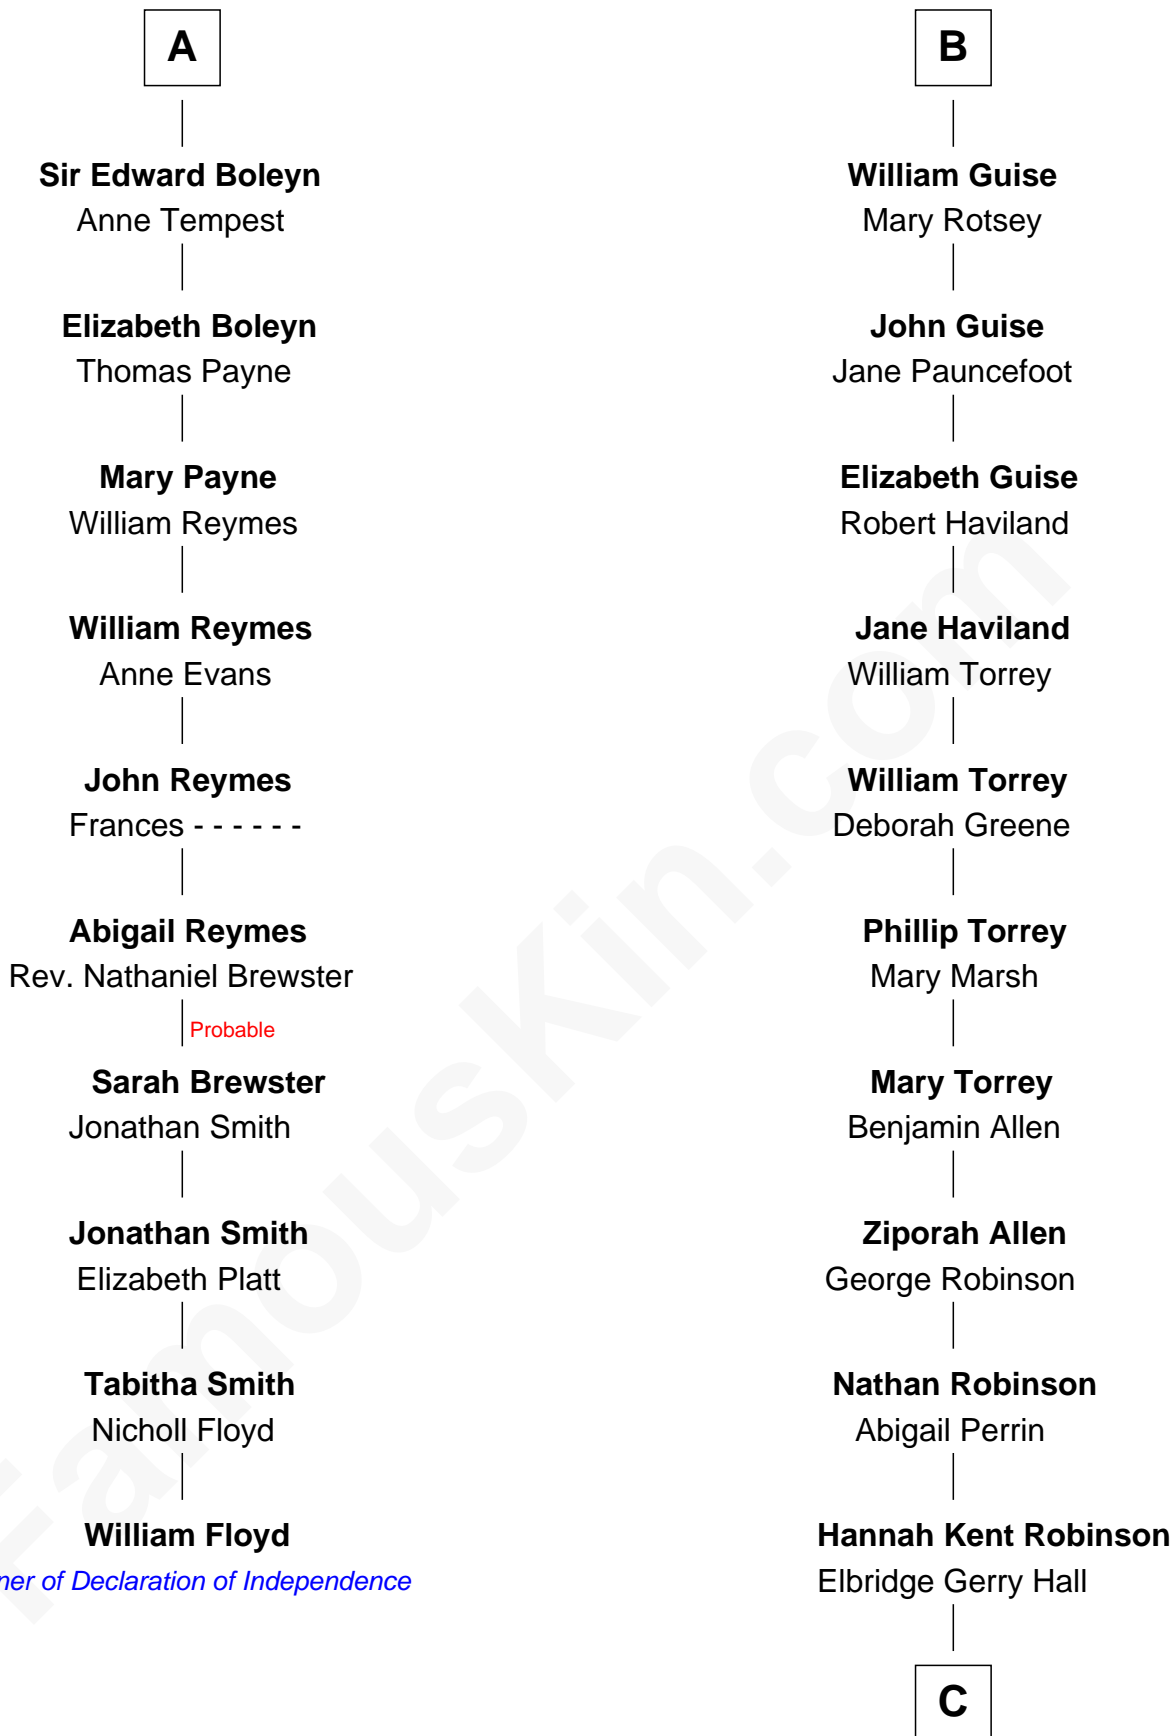

FamousKin.com Relationship Chart of

William Floyd

Signer of the Declaration of Independence

16th cousin 4 times removed of

Raquel Welch

Movie Actress

C

Justin Smith Hall
Sarah Mehitable Stanford

Emery Stanford Hall
Clara Louise Adams

Josephine Sarah Hall
Armando Carlos Tejada

Raquel Welch
aka Raquel Welch