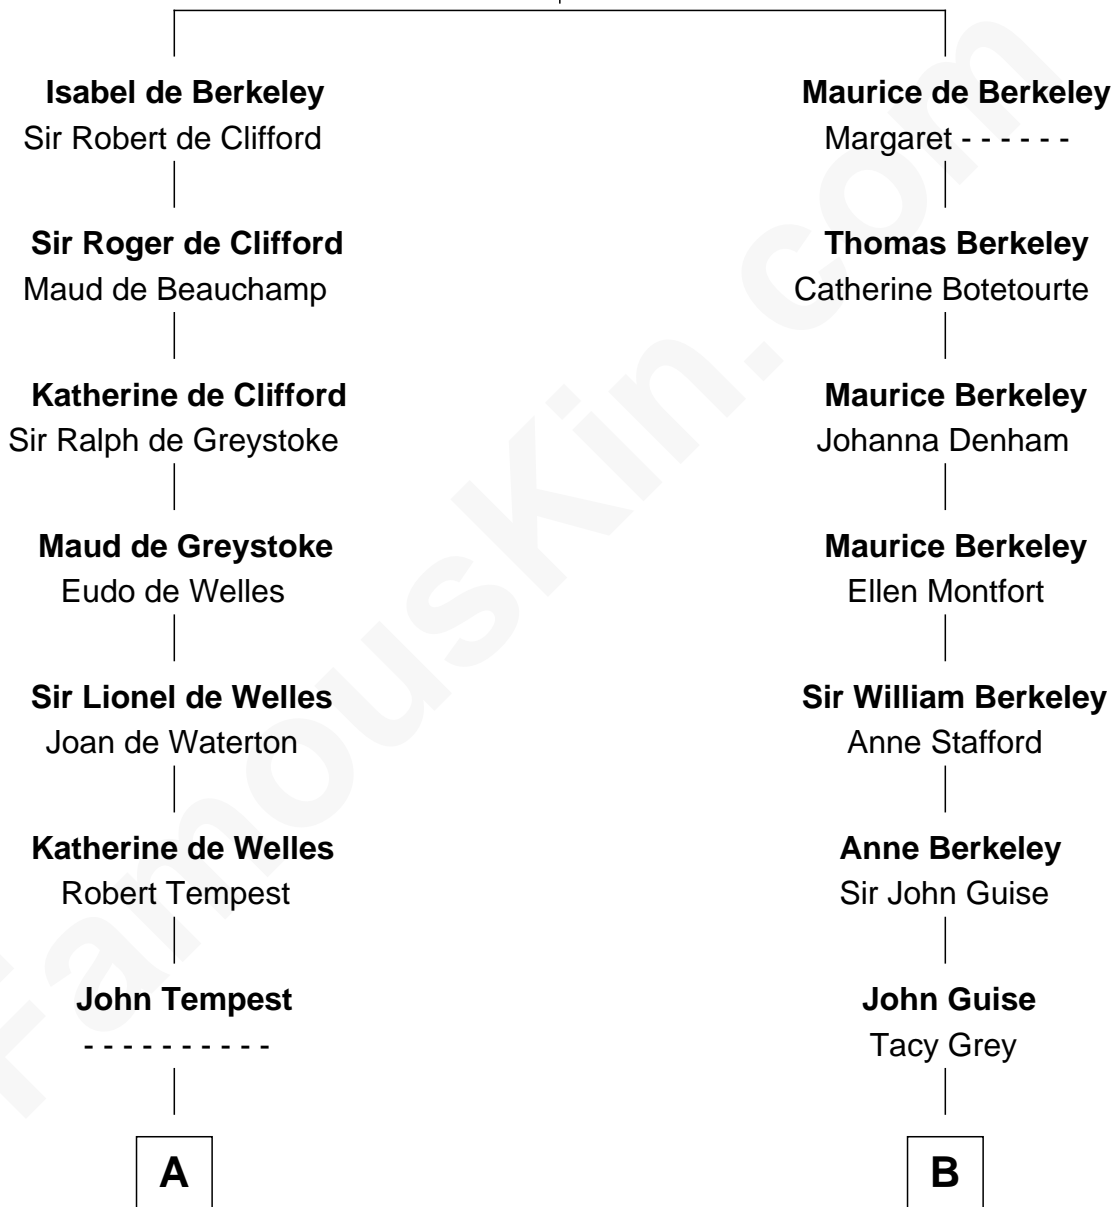

FamousKin.com

Relationship Chart of

William Floyd

Signer of the Declaration of Independence

16th cousin 4 times removed of

Raquel Welch
Movie Actress

Sir Maurice de Berkeley
Eve la Zouche

C

Justin Smith Hall
Sarah Mehitable Stanford

Emery Stanford Hall
Clara Louise Adams

Josephine Sarah Hall
Armando Carlos Tejada

Raquel Welch
aka Raquel Welch