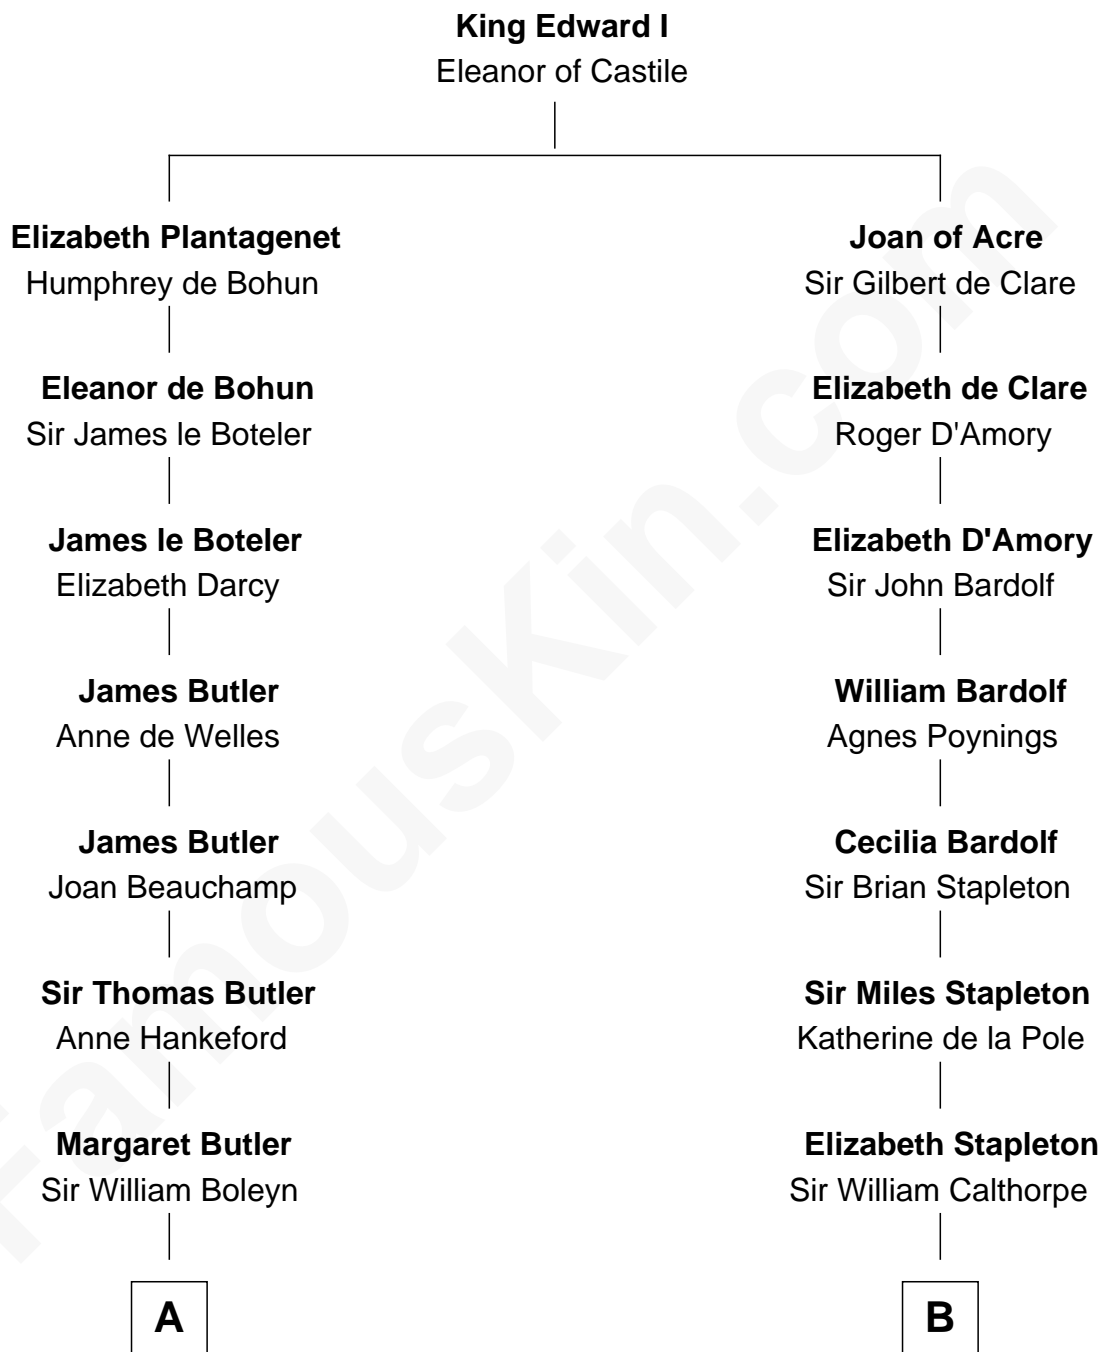

FamousKin.com

Relationship Chart of

William Floyd

Signer of the Declaration of Independence

16th cousin 5 times removed of

Jesse James

Outlaw, Bank Robber, Murderer