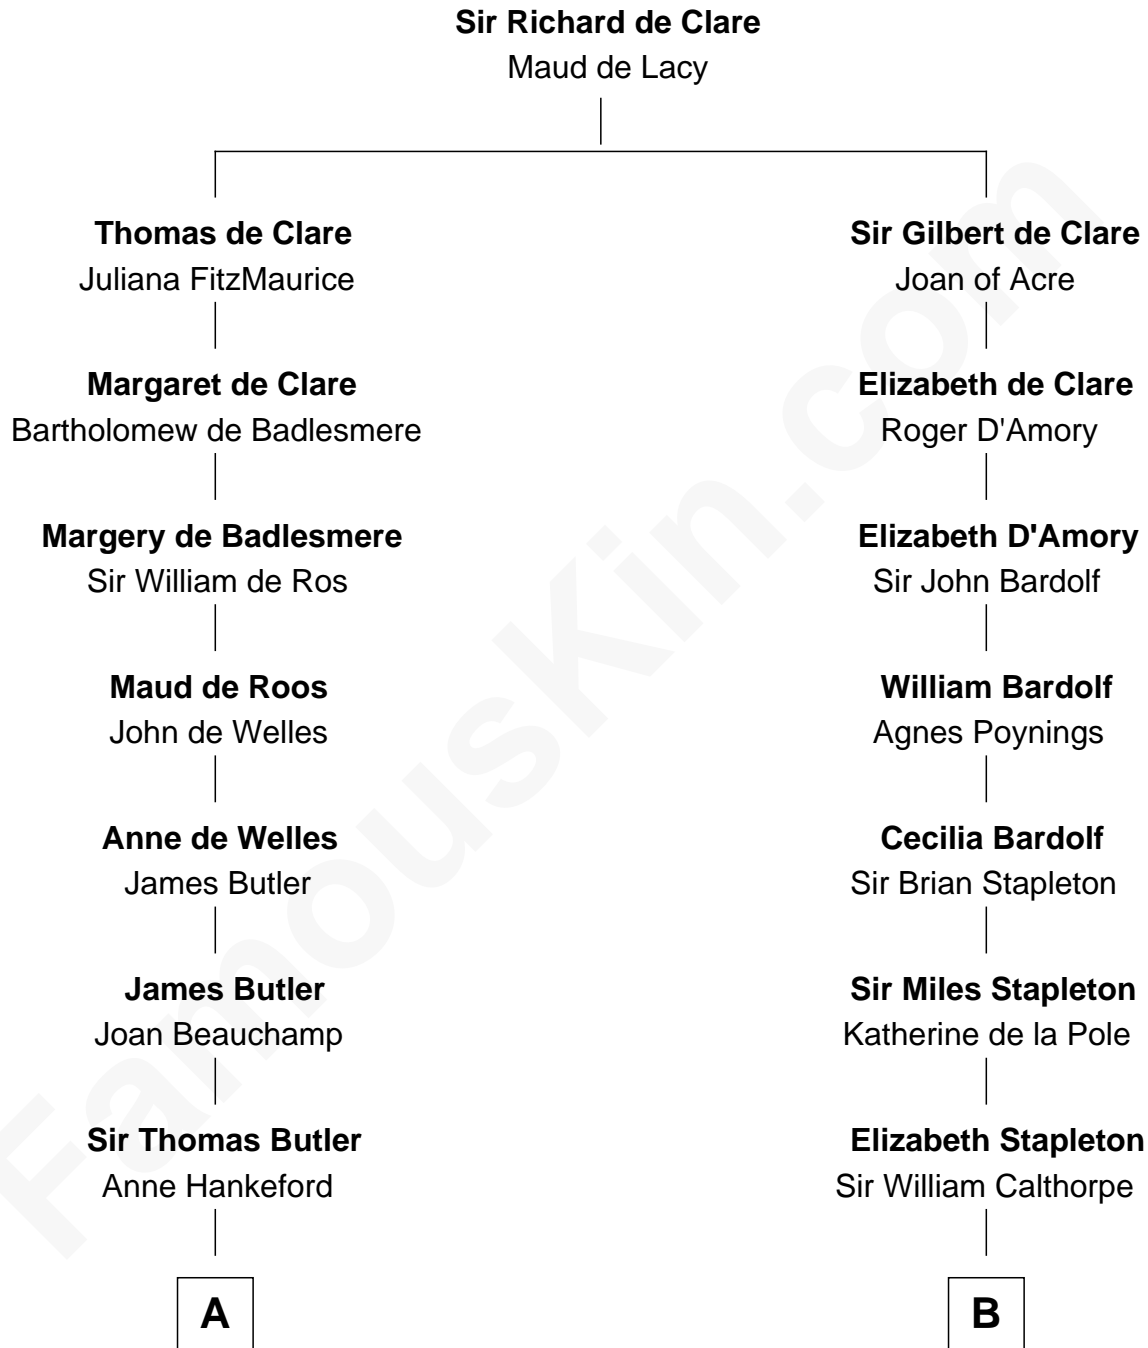

FamousKin.com

Relationship Chart of

William Floyd

Signer of the Declaration of Independence

17th cousin 4 times removed of

Vachel Lindsay
American Poet

A

Margaret Butler
Sir William Boleyn

Sir Edward Boleyn
Anne Tempest

Elizabeth Boleyn
Thomas Payne

Mary Payne
William Reymes

William Reymes
Anne Evans

John Reymes
Frances - - - - -

Abigail Reymes
Rev. Nathaniel Brewster

Probable

Sarah Brewster
Jonathan Smith