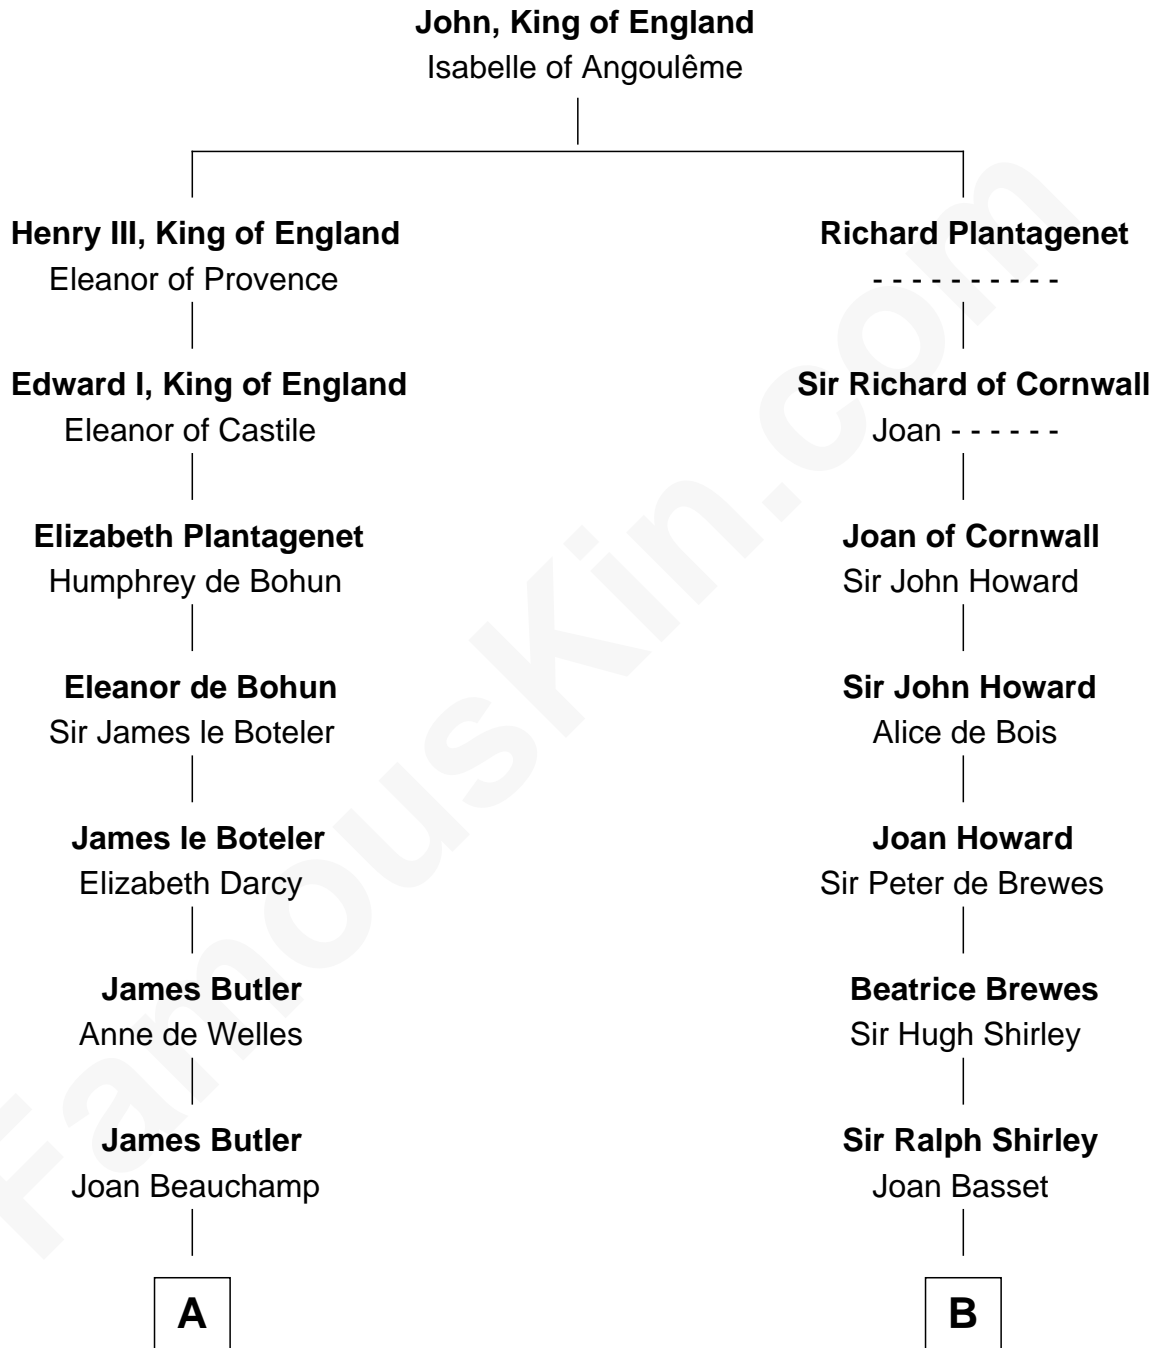

## Relationship Chart of

### William Floyd

*Signer of the Declaration of Independence*

18th cousin 3 times removed of

### Helen (Herron) Taft

*First Lady of President William H. Taft*

**C**

**Tabitha Smith**

Nicholl Floyd

**William Floyd**

*Signer of Declaration of Independence*

**D**