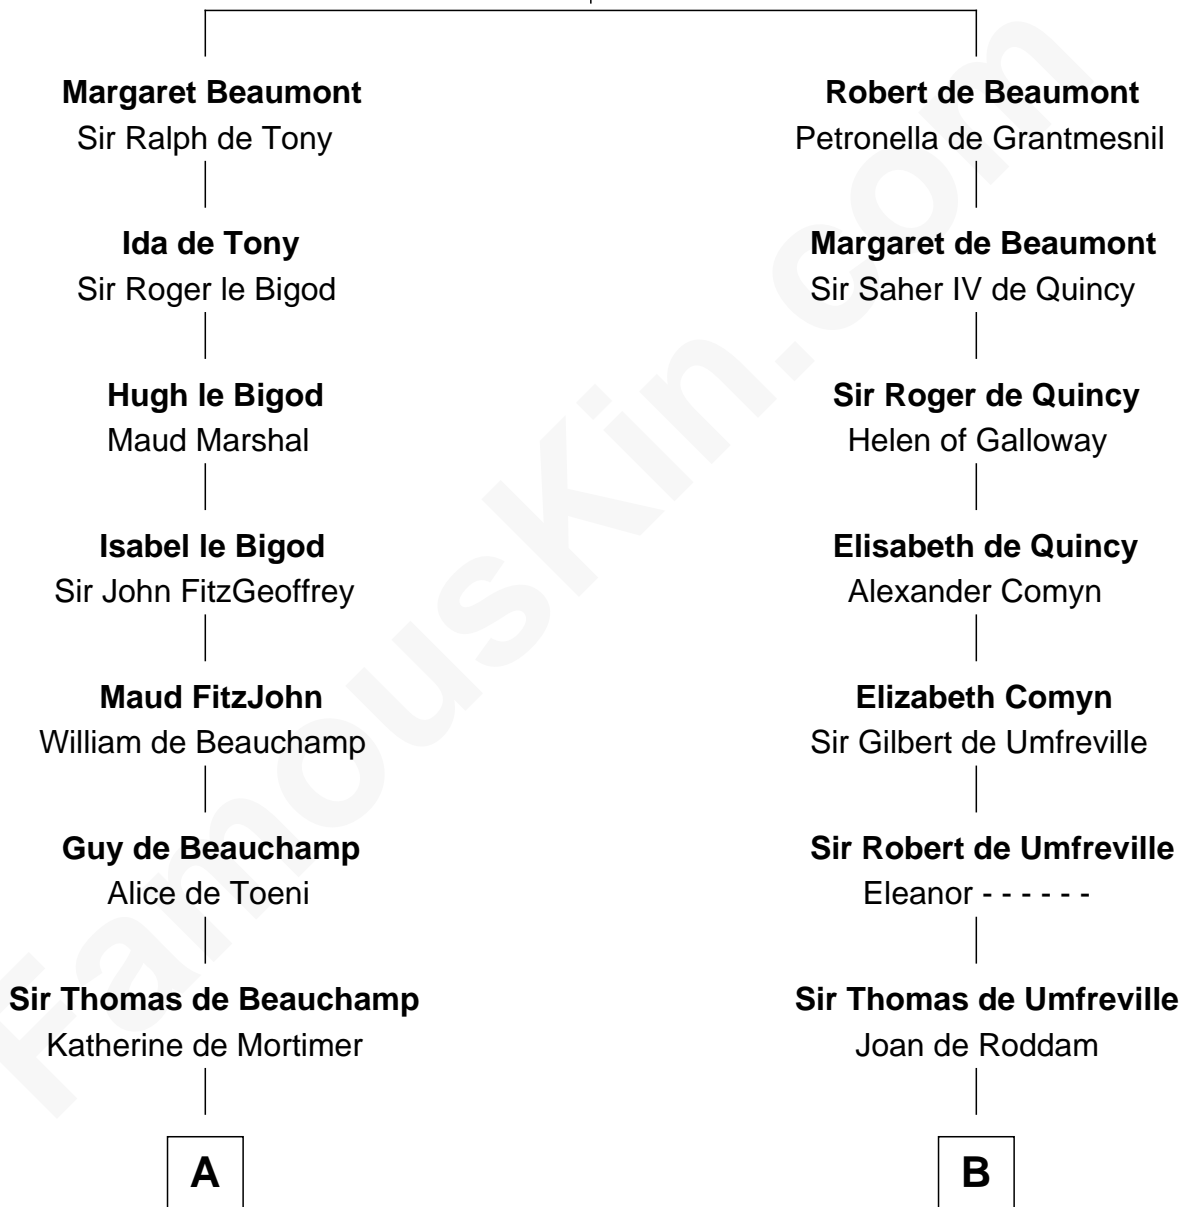

FamousKin.com

Relationship Chart of

William Floyd

Signer of the Declaration of Independence

20th cousin 1 time removed of

Helen (Herron) Taft

First Lady of President William H. Taft

Robert de Beaumont

Amicia de Gael

C

Sarah Brewster
Jonathan Smith

Jonathan Smith
Elizabeth Platt

Tabitha Smith
Nicholl Floyd

William Floyd

Signer of Declaration of Independence

D