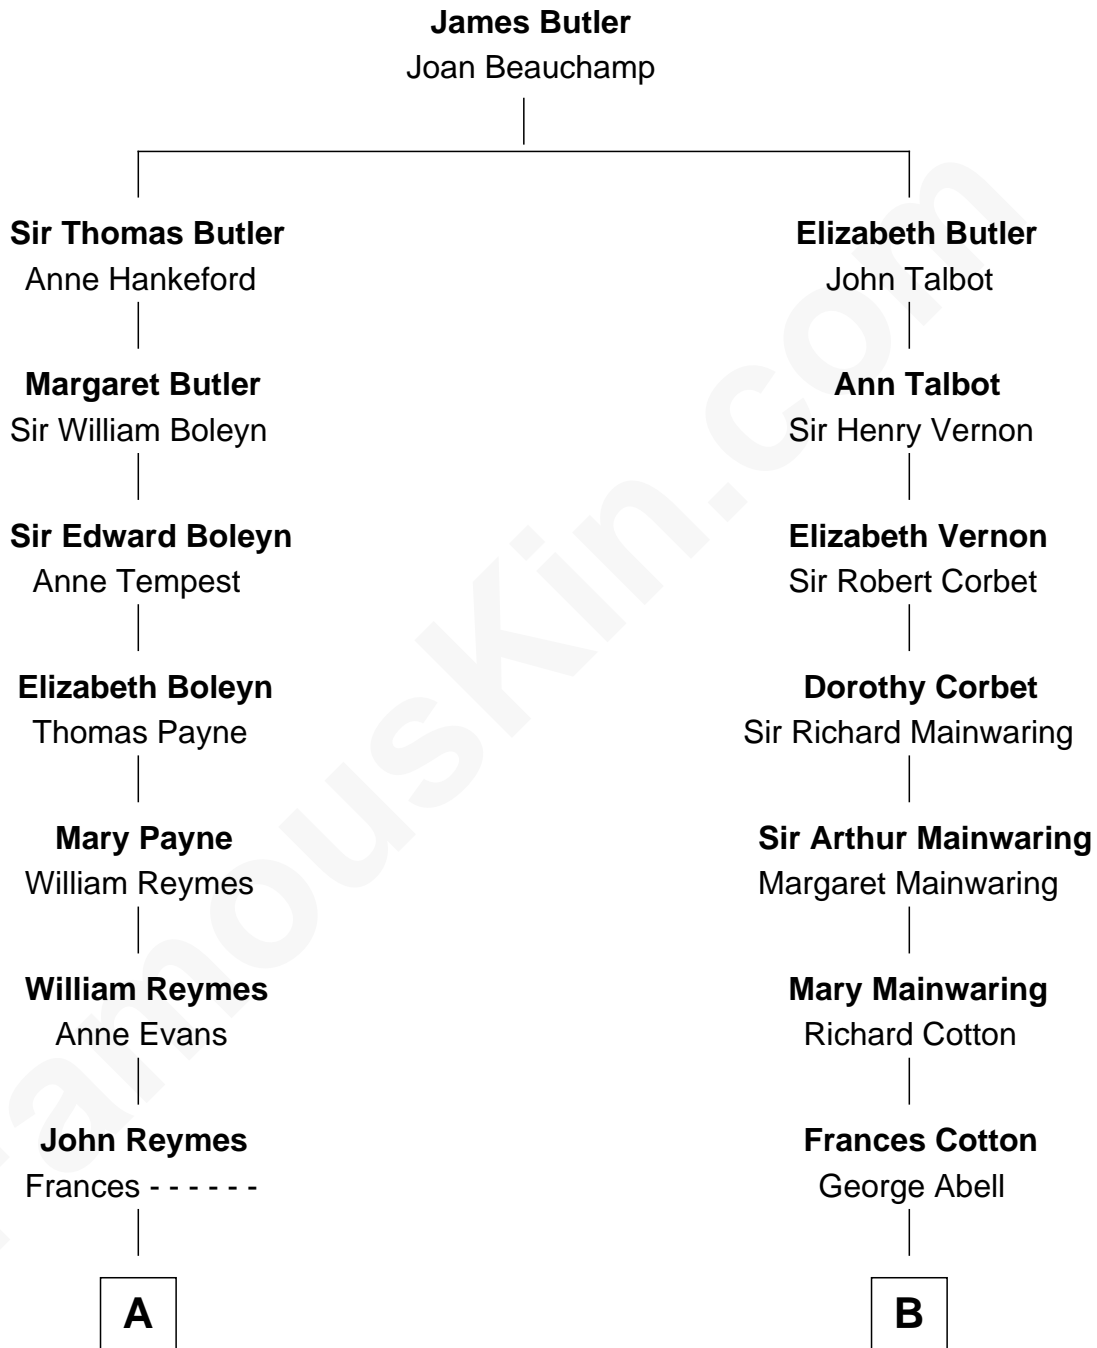

FamousKin.com

Relationship Chart of

William Floyd

Signer of the Declaration of Independence

11th cousin 3 times removed of

Grover Cleveland

22nd and 24th U.S. President

A

Abigail Reymes
Rev. Nathaniel Brewster

Probable

Sarah Brewster
Jonathan Smith

Jonathan Smith
Elizabeth Platt

Tabitha Smith
Nicholl Floyd

William Floyd
Signer of Declaration of Independence

B

Robert Abell
Joanna - - - - -

Caleb Abell
Margaret Post

Experience Abell
John Hyde

James Hyde
Sarah Marshall

Abiah Hyde
Aaron Cleveland

William Cleveland
Margaret Falley

Rev. Richard Falley Cleveland
Ann Neal

Grover Cleveland
22nd and 24th U.S. President