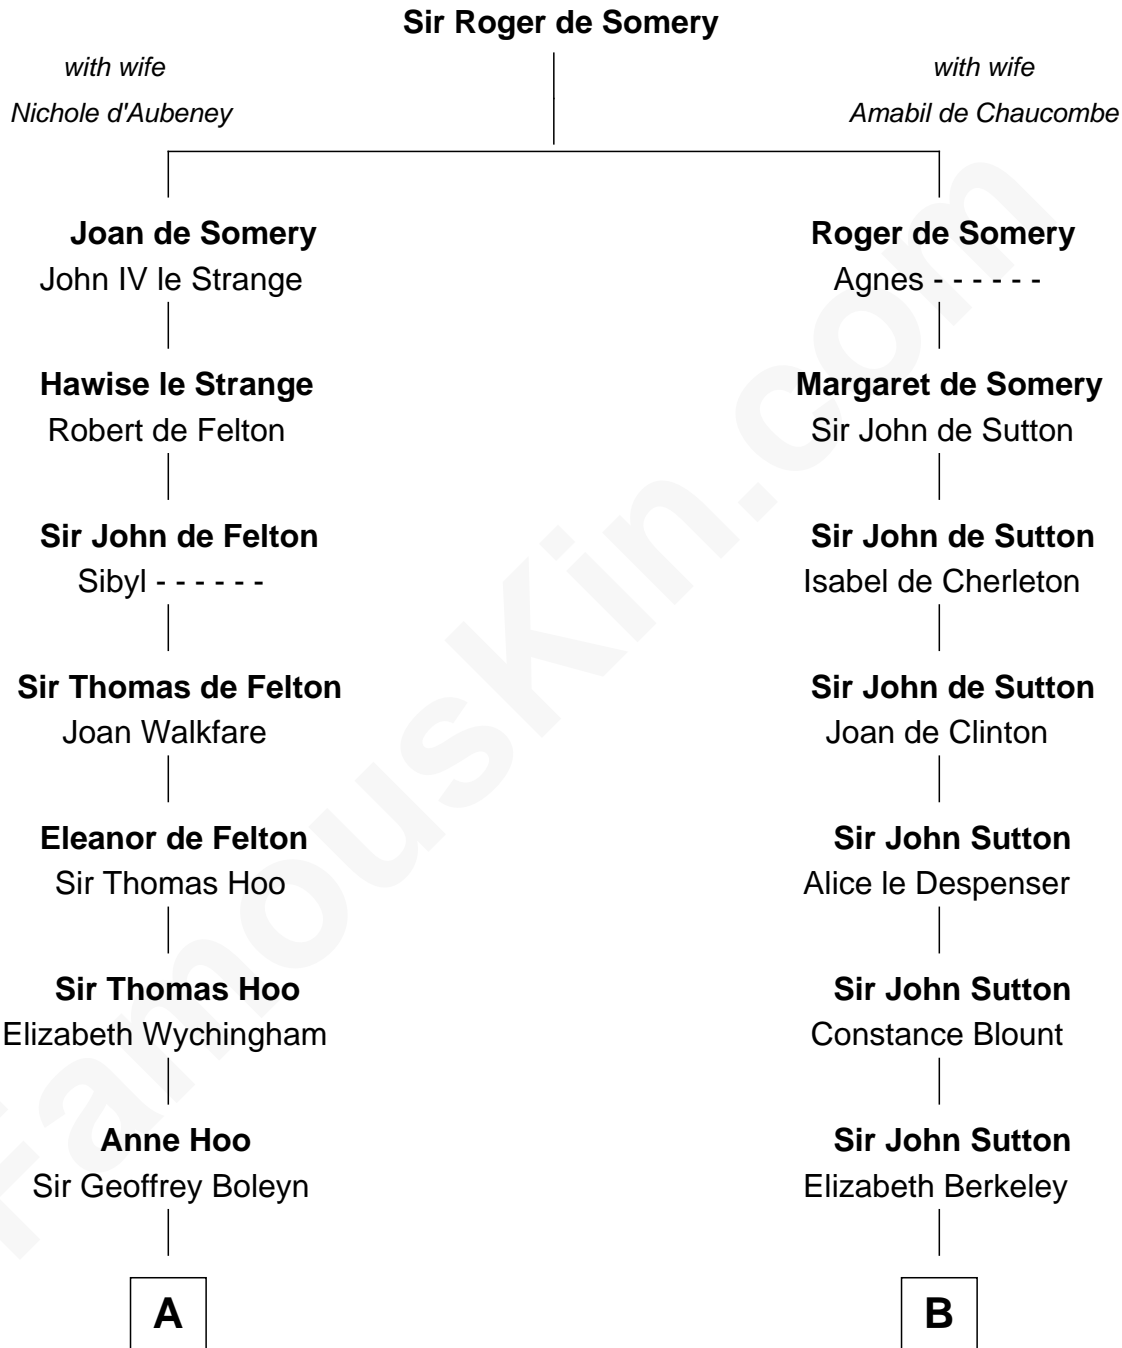

FamousKin.com

Relationship Chart of

William Floyd

Signer of the Declaration of Independence

17th cousin 2 times removed of

Grover Cleveland

22nd and 24th U.S. President

C

William Cleveland

Margaret Falley

Rev. Richard Falley Cleveland

Ann Neal

Grover Cleveland

22nd and 24th U.S. President

FamousKin.com