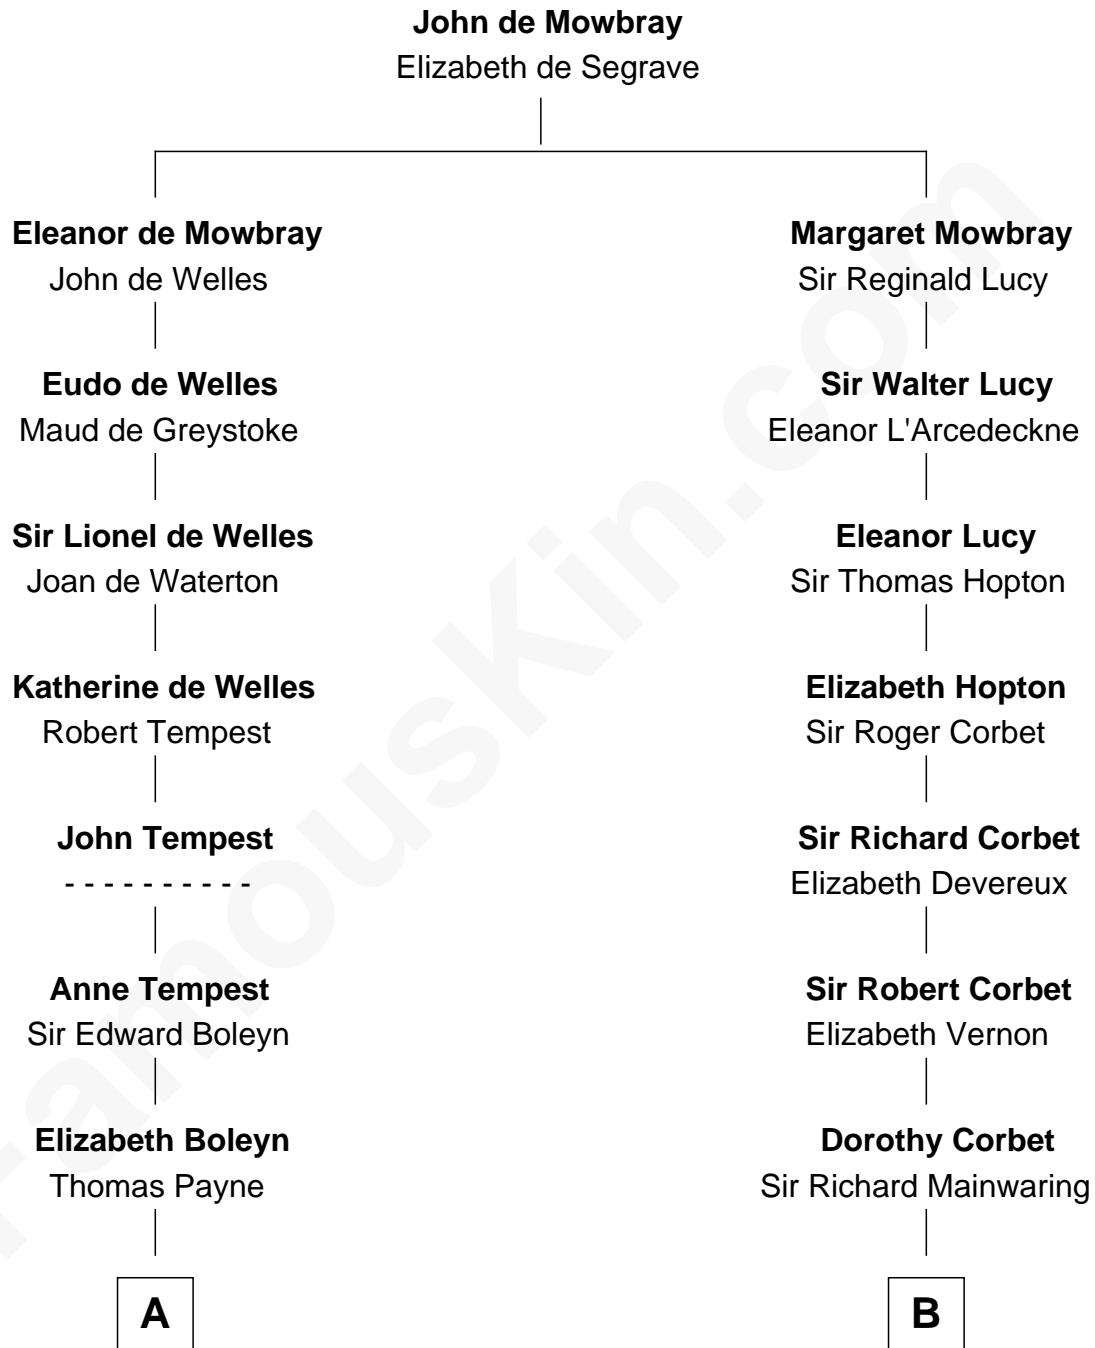

FamousKin.com

Relationship Chart of

William Floyd

Signer of the Declaration of Independence

14th cousin 3 times removed of

Grover Cleveland

22nd and 24th U.S. President

A

Mary Payne
William Reymes

William Reymes
Anne Evans

John Reymes
Frances - - - - -

Abigail Reymes
Rev. Nathaniel Brewster

Probable

Sarah Brewster
Jonathan Smith

Jonathan Smith
Elizabeth Platt

Tabitha Smith
Nicholl Floyd

William Floyd

Signer of Declaration of Independence

B

Sir Arthur Mainwaring
Margaret Mainwaring

Mary Mainwaring
Richard Cotton

Frances Cotton
George Abell

Robert Abell
Joanna - - - - -

Caleb Abell
Margaret Post