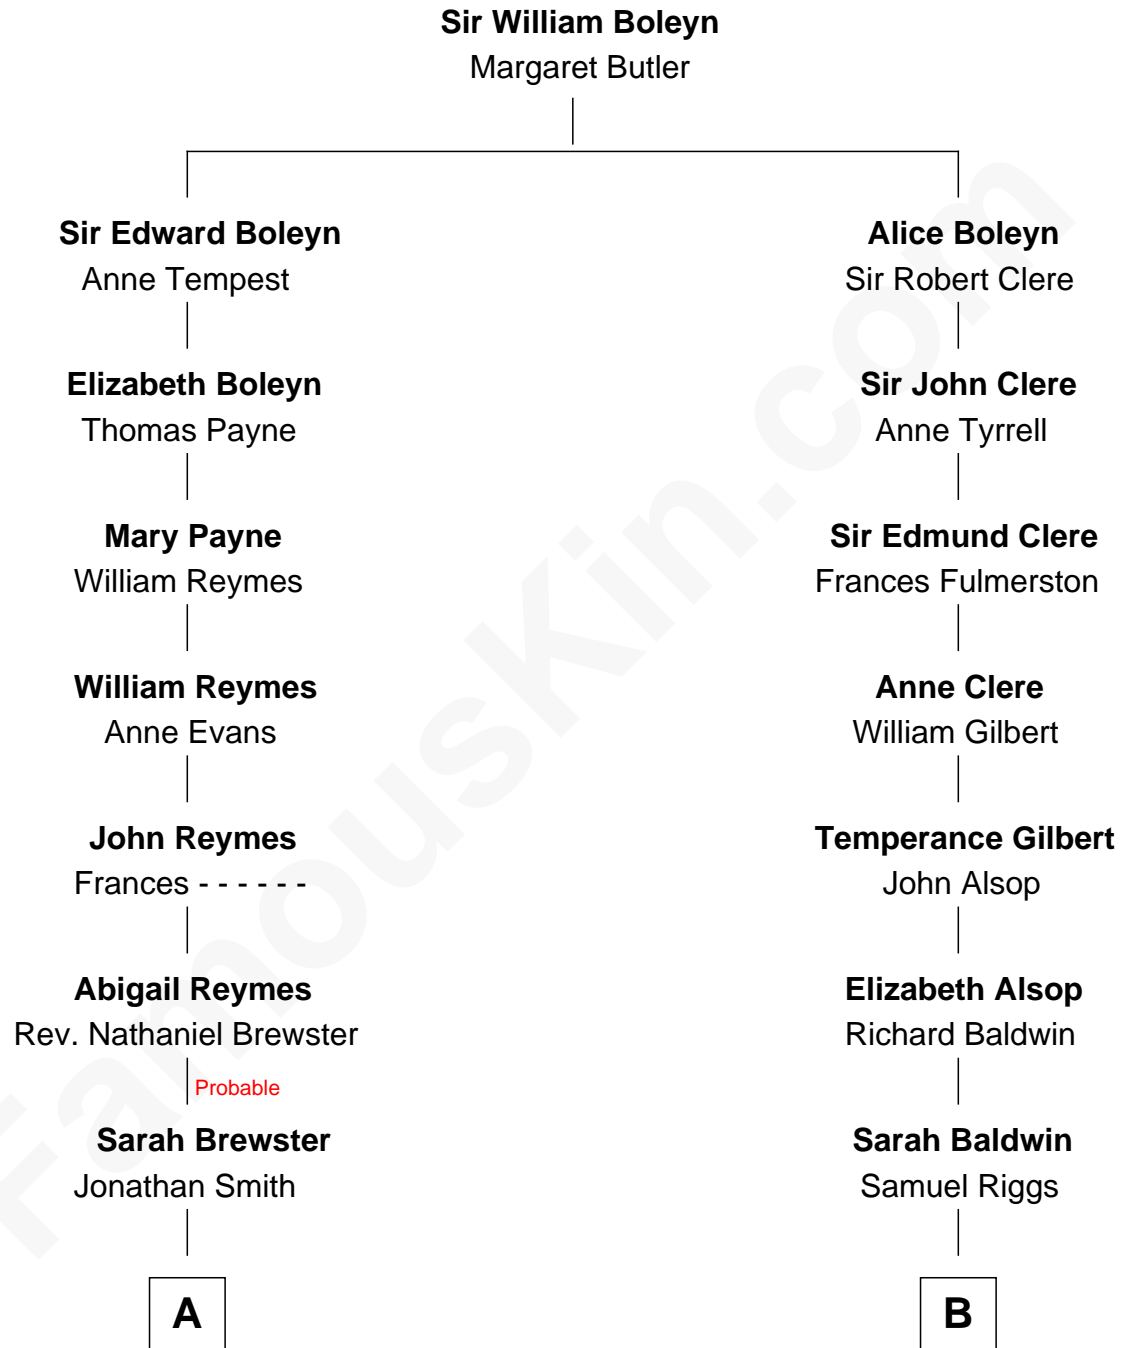

FamousKin.com

Relationship Chart of

William Floyd

Signer of the Declaration of Independence

9th cousin 6 times removed of

Mamie (Doud) Eisenhower

First Lady of President Dwight Eisenhower

A

Jonathan Smith
Elizabeth Platt

Tabitha Smith
Nicholl Floyd

William Floyd

Signer of Declaration of Independence

B

Ebenezer Riggs
Lois Hawkins

John Riggs
Hannah Johnson

John Riggs
Abigail Peet

James Riggs
Sarah Clark

George Riggs
Phebe Caniff

Maria Riggs
Eli Doud

Royal Houghton Doud
Mary Cornelia Sheldon

John Sheldon Doud
Elivera Mathilda Carlson

Mamie (Doud) Eisenhower
First Lady of Dwight Eisenhower