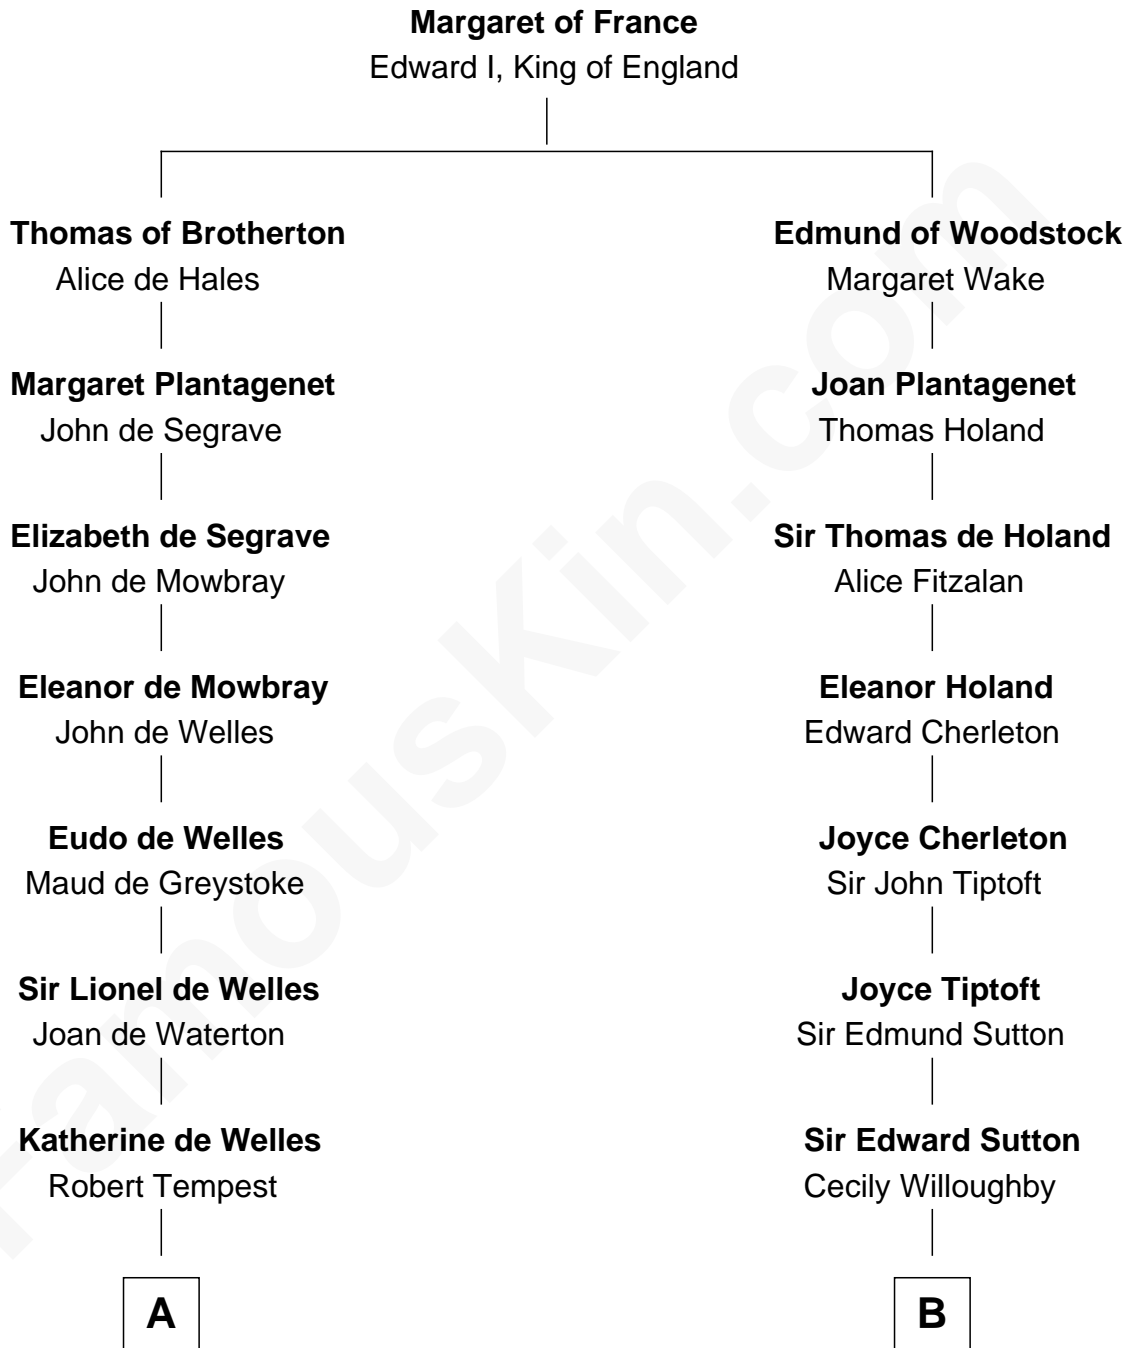

FamousKin.com

Relationship Chart of

William Floyd

Signer of the Declaration of Independence

17th cousin 4 times removed of

Herbert Hoover

31st U.S. President

C

Endymia Winn

Thomas Sherwood

Lucinda Sherwood

John Minthorn

Theodore Minthorn

Mary Wasley

Hulda Randall Minthorn

Jessie Clark Hoover