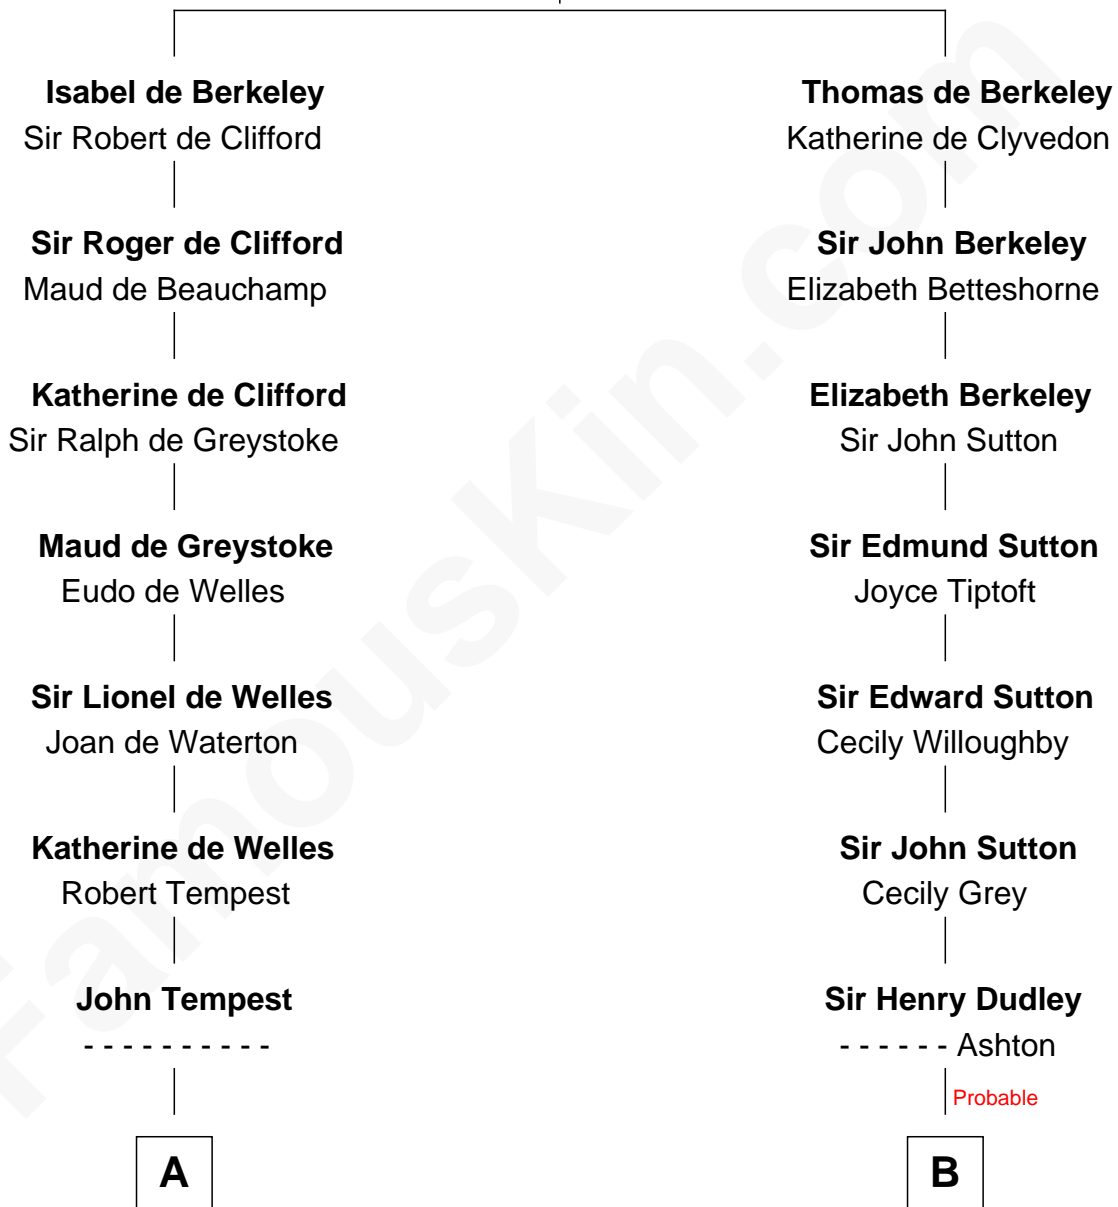

FamousKin.com

Relationship Chart of

William Floyd

Signer of the Declaration of Independence

16th cousin 3 times removed of

Herbert Hoover

31st U.S. President

Sir Maurice de Berkeley

Eve la Zouche

C

Theodore Minthorn

Mary Wasley

Hulda Randall Minthorn

Jessie Clark Hoover

Herbert Hoover

31st U.S. President