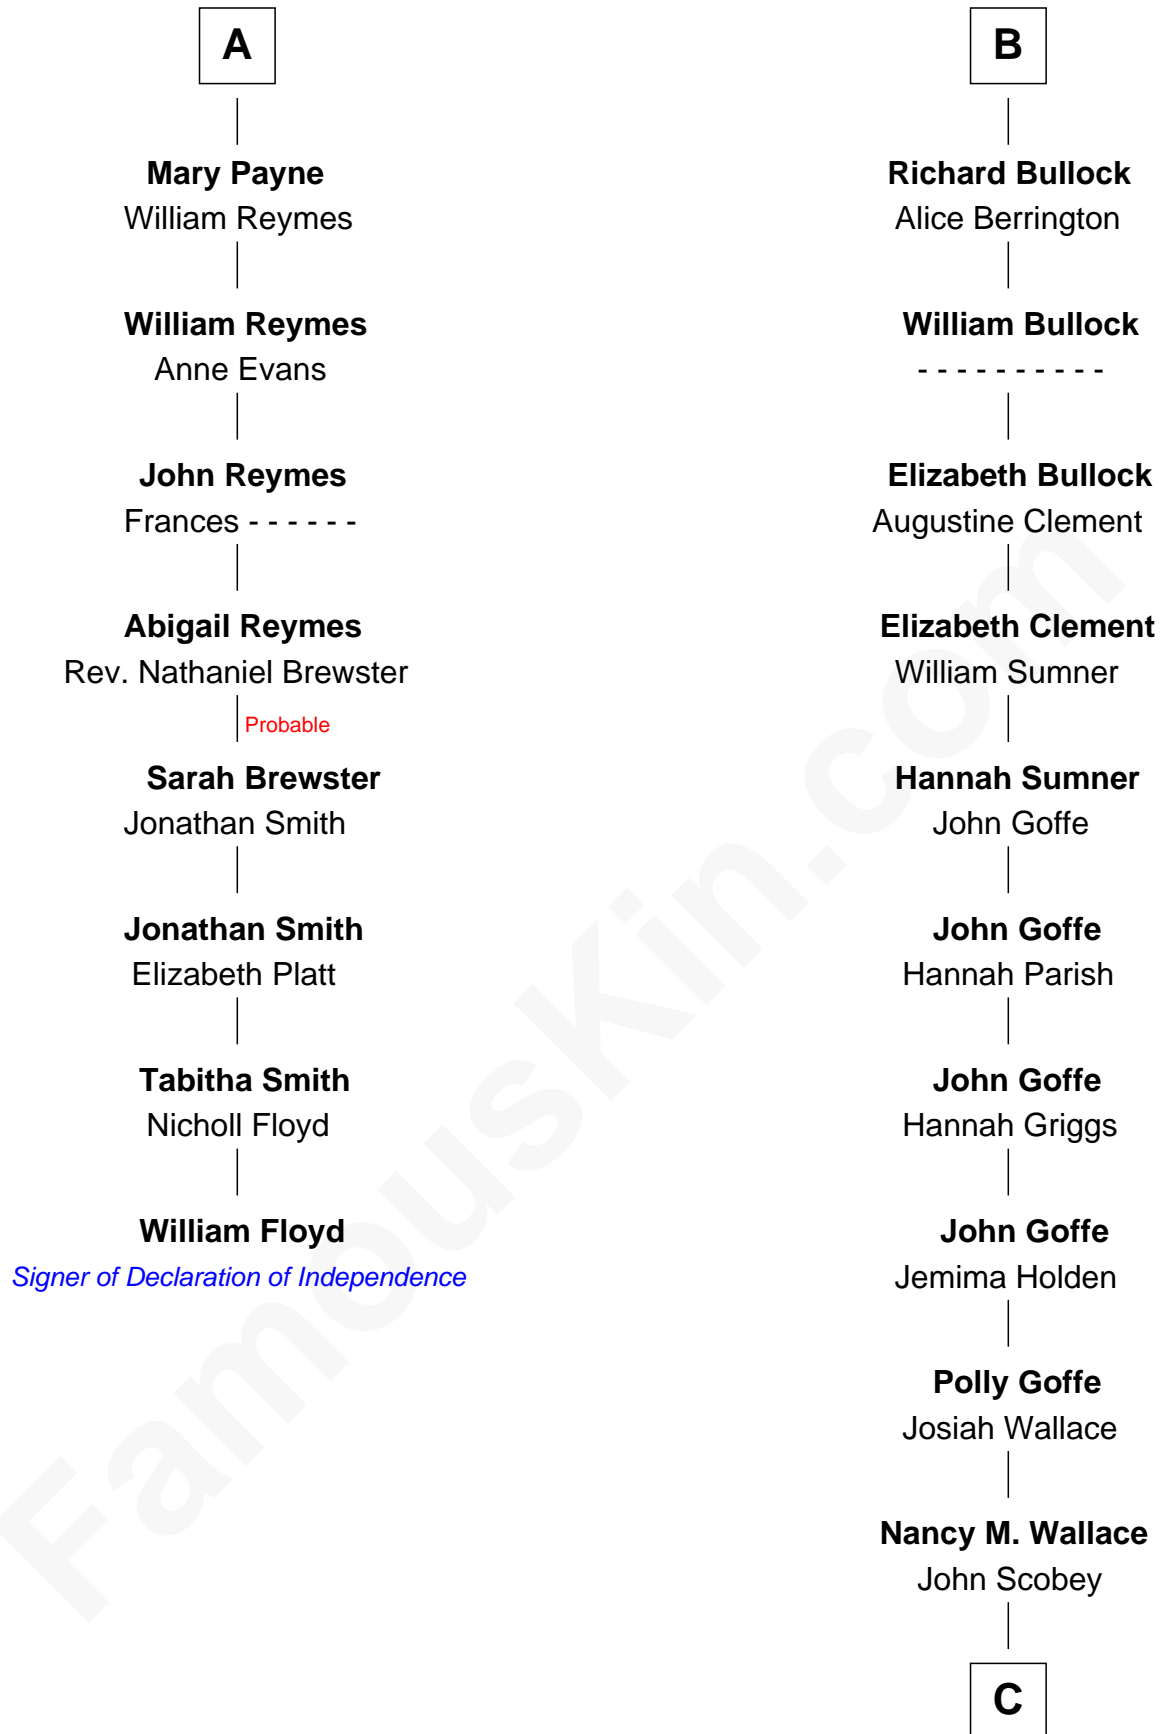

FamousKin.com

Relationship Chart of

William Floyd

Signer of the Declaration of Independence

14th cousin 5 times removed of

Lou (Henry) Hoover

First Lady of President Herbert Hoover

C

Philomelia Sophia Scobey

Phineas Weed

Florence Ida Weed

Charles Delano Henry

Lou (Henry) Hoover

First Lady of Herbert Hoover

FamousKin.com