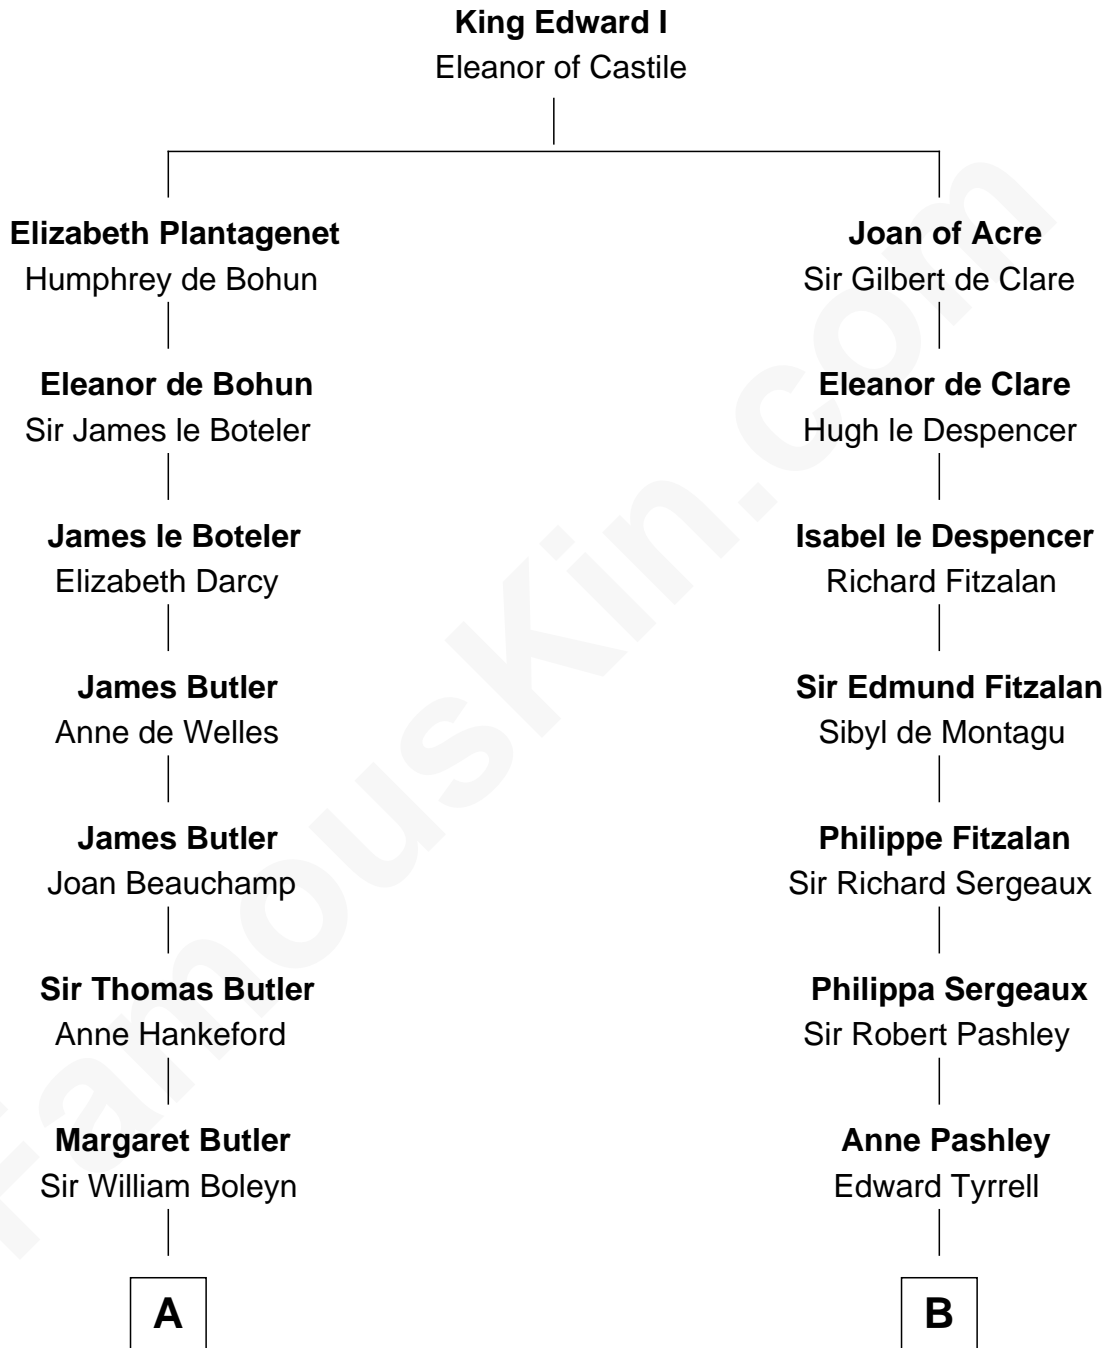

## Relationship Chart of

### William Floyd

*Signer of the Declaration of Independence*

16th cousin 5 times removed of

### Ellen Louise (Axson) Wilson

*First Lady of President Woodrow Wilson*

**C**

**Deliverance Coward**

James FitzRandolph

**Isaac FitzRandolph**

Eleanor Hunter

**Rebecca Longstreet FitzRandolph**