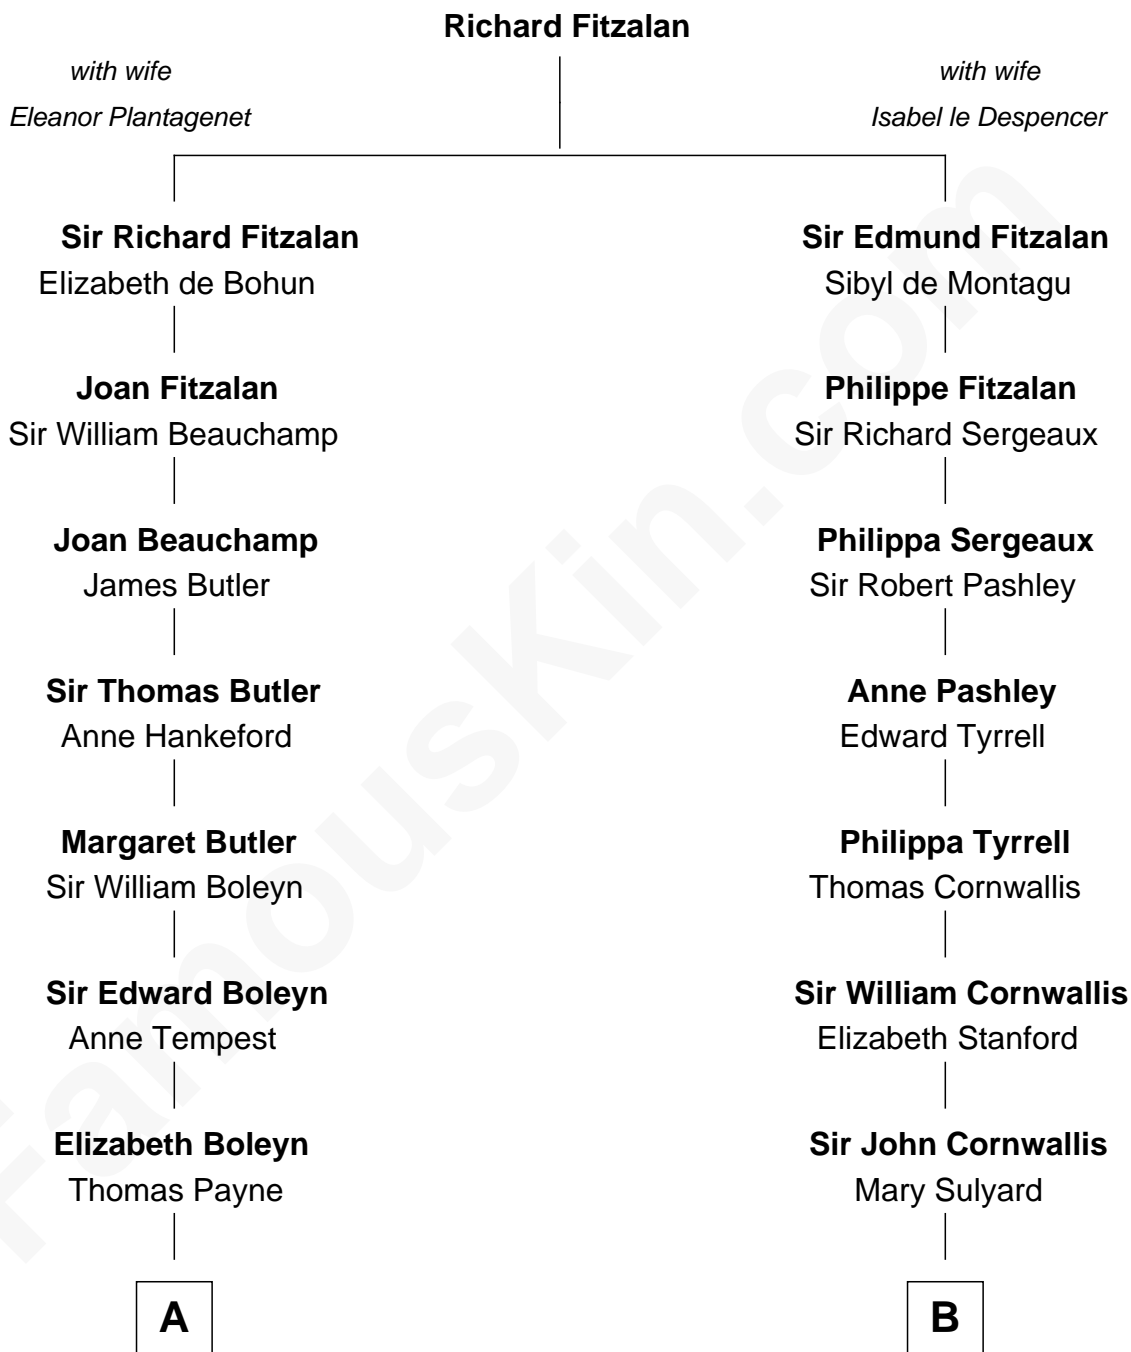

FamousKin.com

Relationship Chart of

William Floyd

Signer of the Declaration of Independence

14th cousin 4 times removed of

Ellen Louise (Axson) Wilson

First Lady of President Woodrow Wilson

C

Rev. Samuel Edward Axson

Margaret Jane Hoyt

Ellen Louise (Axson) Wilson

First Lady of Woodrow Wilson

FamousKin.com