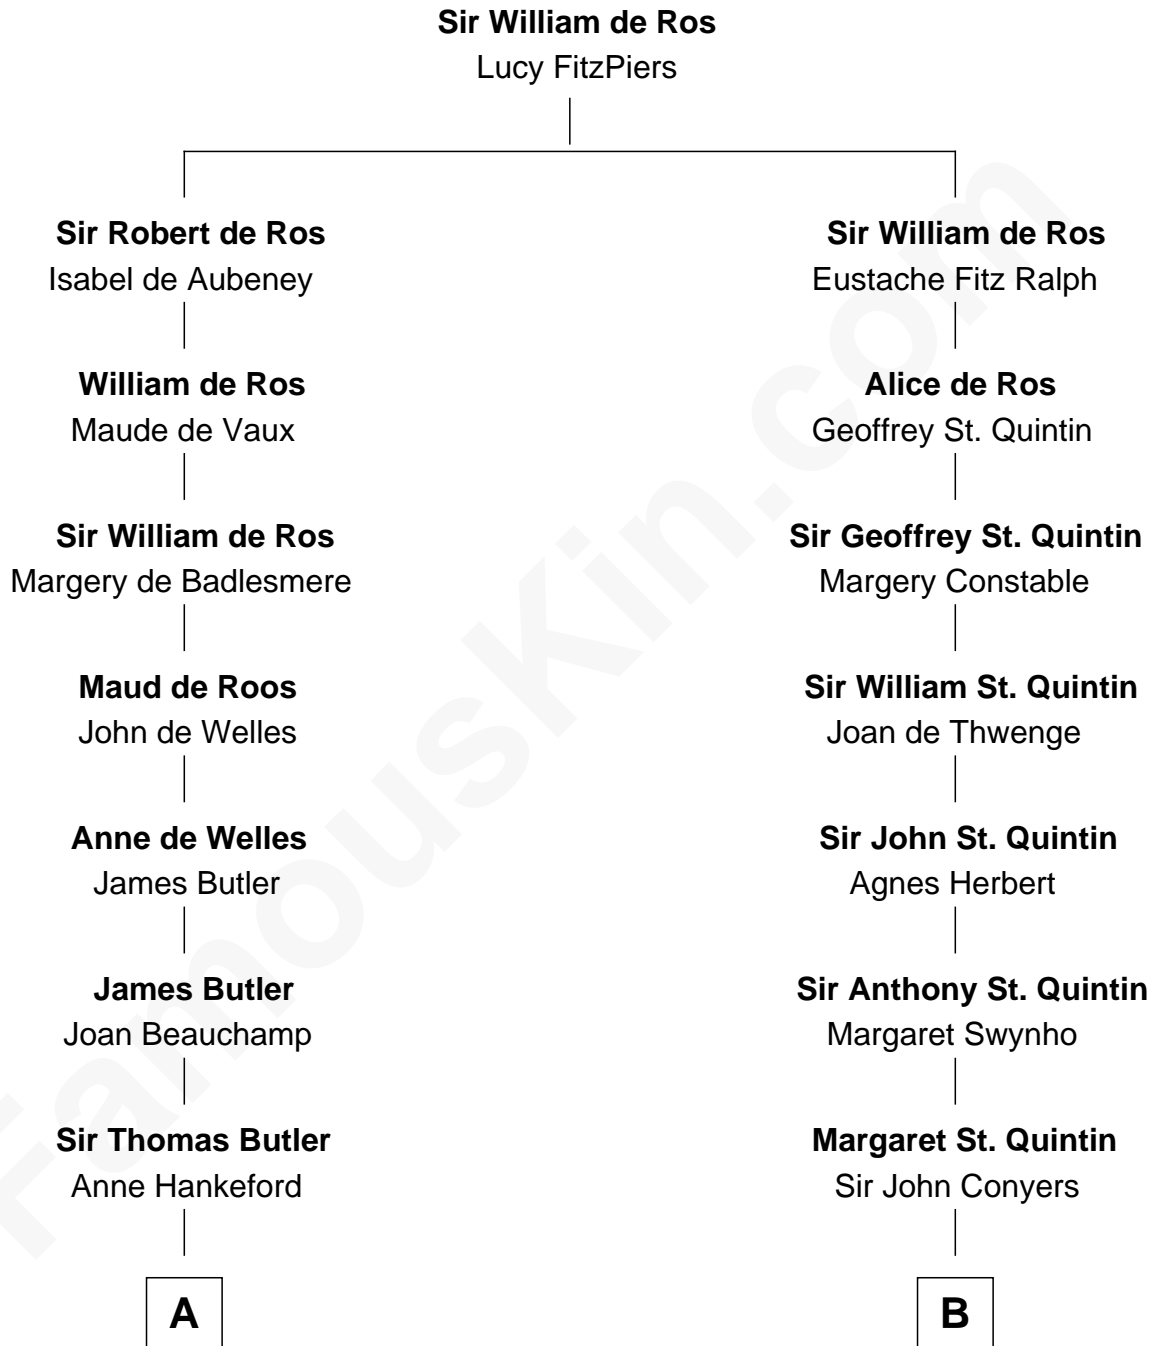

FamousKin.com

Relationship Chart of

William Floyd

Signer of the Declaration of Independence

17th cousin 3 times removed of

Ellen Louise (Axson) Wilson

First Lady of President Woodrow Wilson

C

Isaac FitzRandolph

Eleanor Hunter

Rebecca Longstreet FitzRandolph

Rev. Isaac Stockton Keith Axson

Rev. Samuel Edward Axson

Margaret Jane Hoyt

Ellen Louise (Axson) Wilson

First Lady of Woodrow Wilson